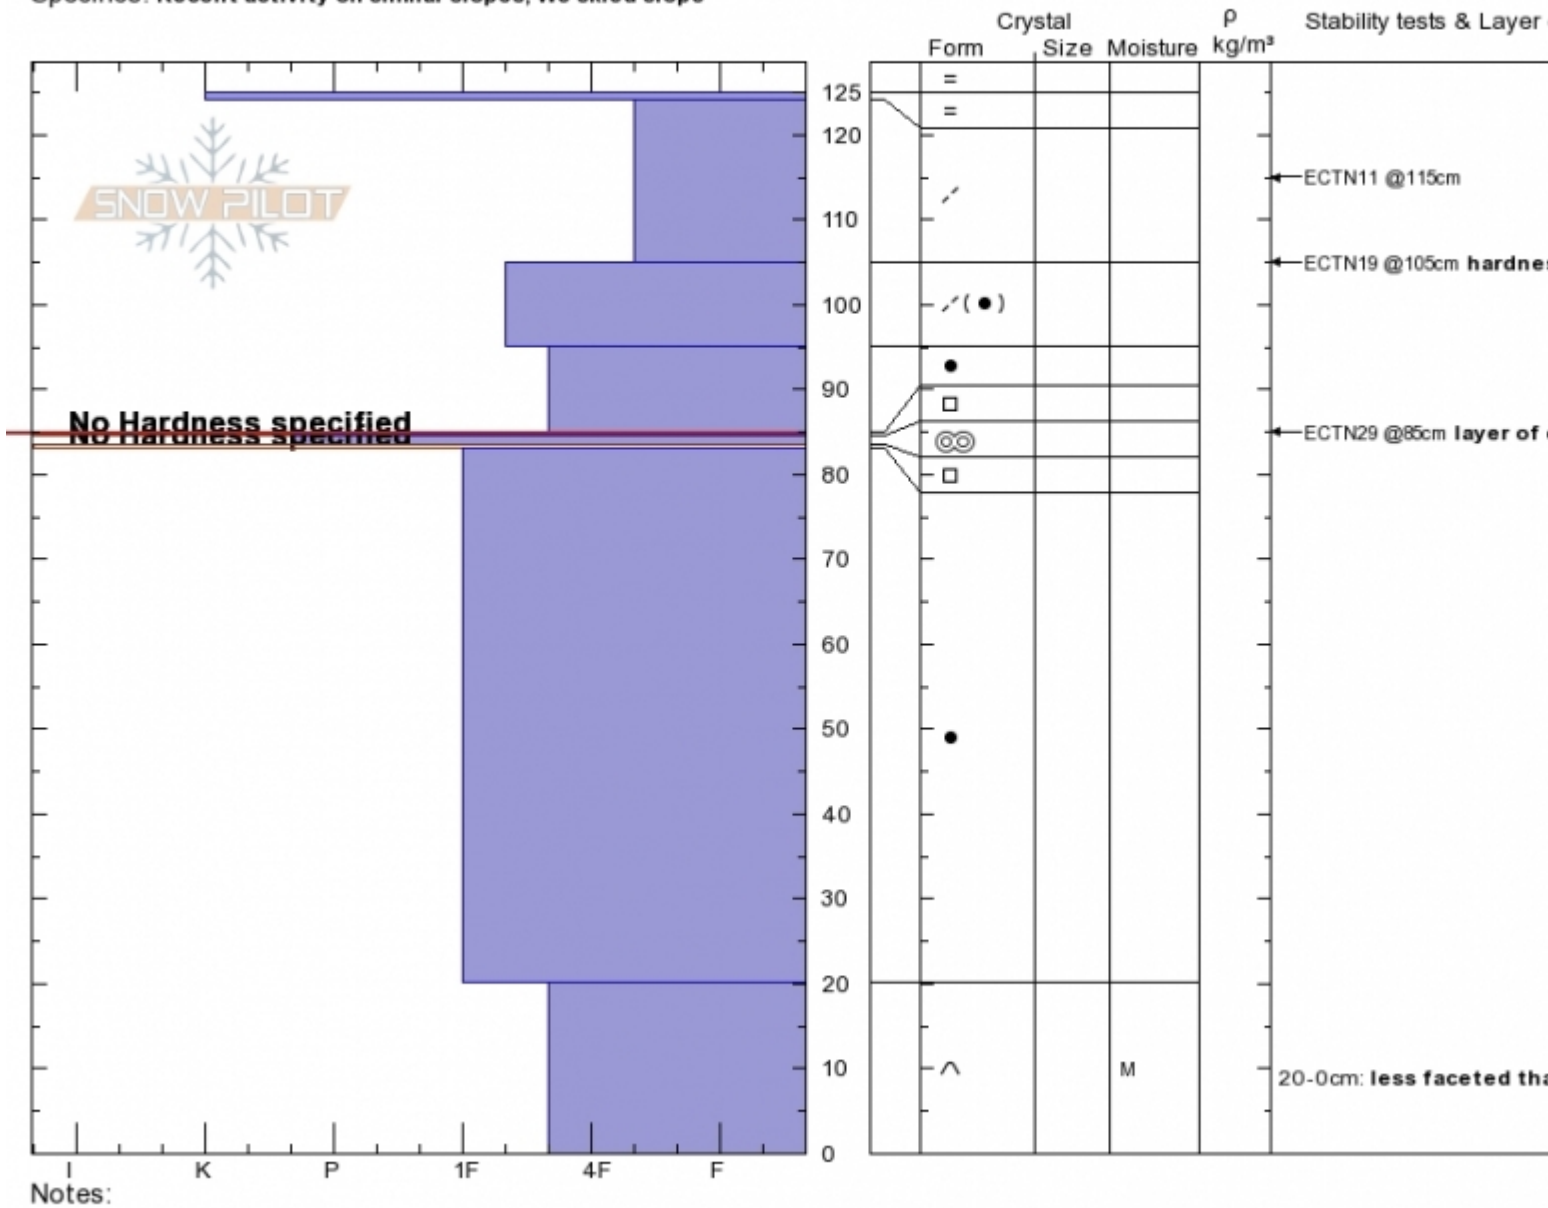

Beehive 20191109
Madison Range-N
MT
 Elevation: **9950 ft**
 Aspect: **SE**
 Specifics: **Recent activity on similar slopes; We skied slope**

Zachary Miller
11/09/2019 - 1:00pm
 Co-ord: **45.34899N, -111.39550W**
 Slope Angle: **28°**
 Wind Loading:

Stability:
 Air Temperature: **5°C**
 Sky Cover: **BKN**
 Precipitation: **NO**
 Wind: **S Light Breeze**

HS:125 Layer Notes:
PS:3 85-84.5cm: **Problematic layer**
 20-0cm: **less faceted than ex**

Advisory Region
 Northern Madison
 Longitude
 -111.40W
 Latitude
 45.35N
 Northern Madison, 2019-11-10