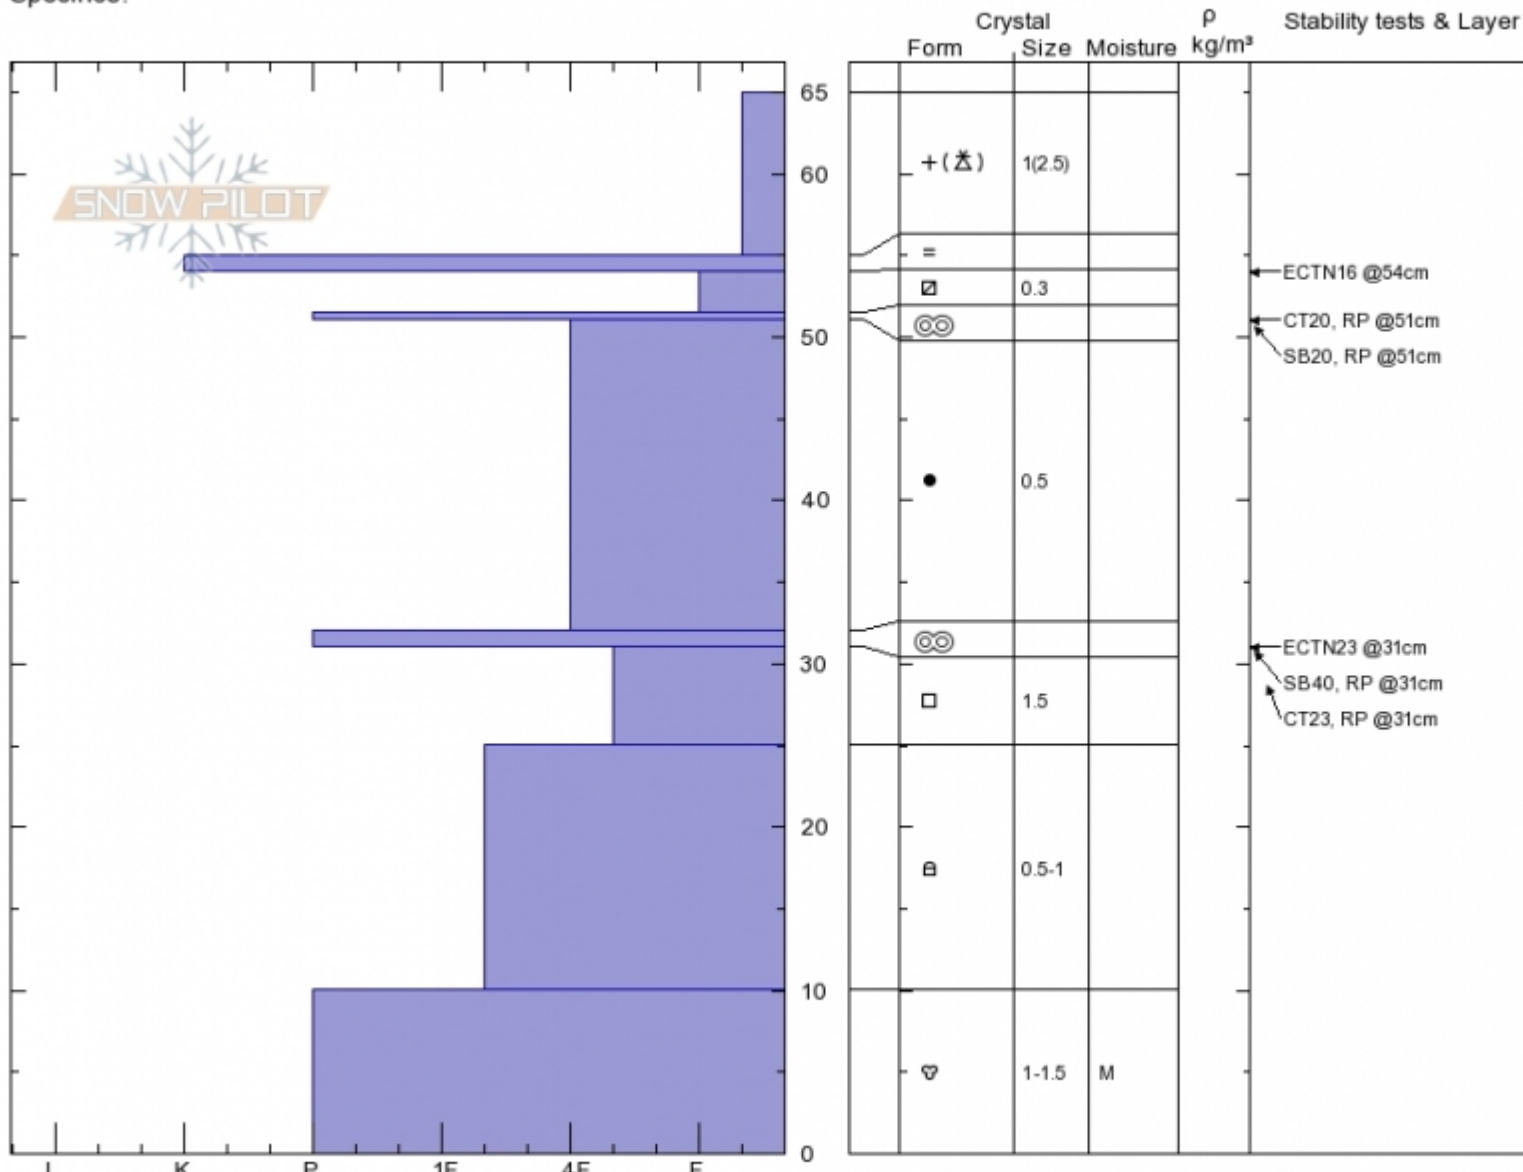

**Montagne's Mdw**  
**Bridger Range**  
**MT**  
 Elevation: **7800 ft**  
 Aspect: **50°**  
 Specifics:

peter carse  
 11/11/2019 - 10:15am  
 Co-ord: **45.84067N, -110.93453W**  
 Slope Angle: **37°**  
 Wind Loading: **no**

Stability: **Good**  
 Air Temperature: **-8°C**  
 Sky Cover: **CLR**  
 Precipitation: **NO**  
 Wind: **W Light Breeze**

HS:**65**    Layer Notes:  
 PF:**55**    54-51.5cm: **FCsfxr**

Notes: Montagne's (aka 'Texas') Meadow. Localized variable/gusty winds at this elevation forming isolated small sensitive wind slabs from  
 Obvious ridgetop wind loading. Stability very good on non-wind-loaded slopes, only fair in areas of new windslab development.