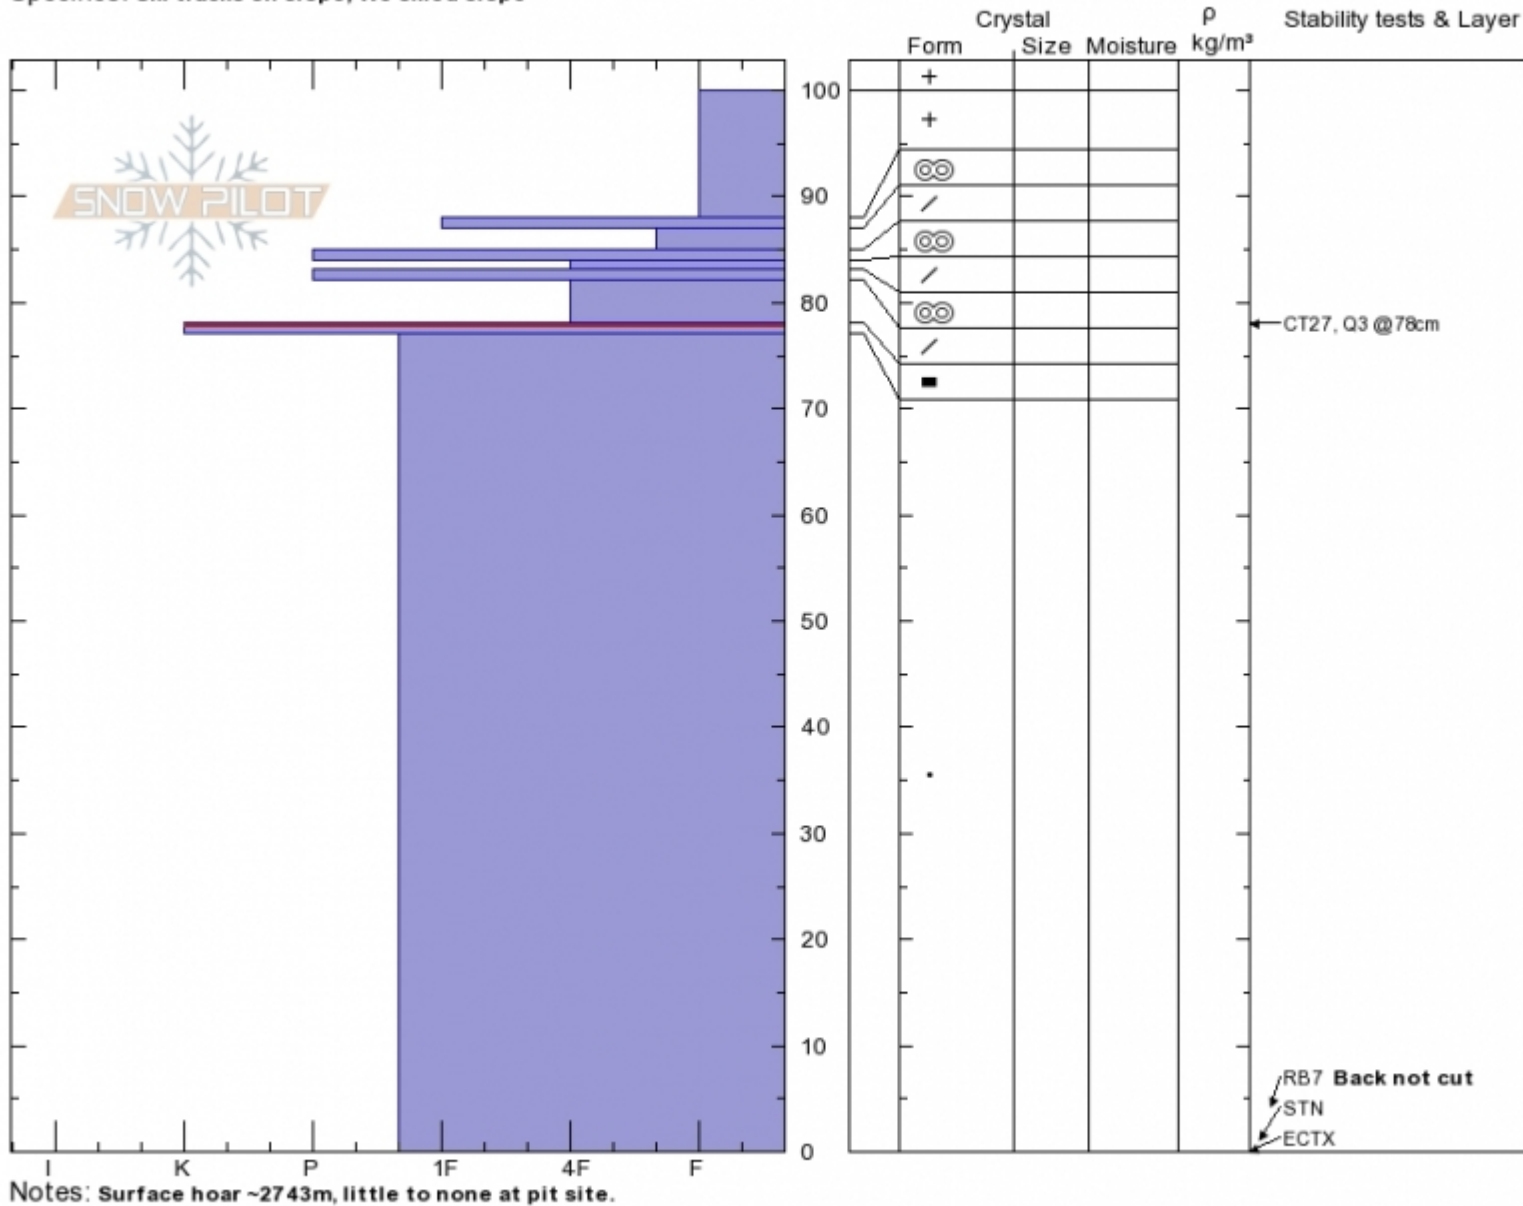

Mt. Blackmore
Gallatin Range-N
MT
 Elevation: **2816 m**
 Aspect: **NE**
 Specifics: **Ski tracks on slope; We skied slope**

Kevin Stewart
11/21/2019 - 2:17pm
 Co-ord: **45.44225N, -110.99630W**
 Slope Angle: **30°**
 Wind Loading: **no**

Stability: **Very Good**
 Air Temperature: **-4°C**
 Sky Cover: **FEW**
 Precipitation: **NO**
 Wind: **E Light Breeze**

HS: **100** Layer Notes:
 78-77cm: **Problematic layer**

Advisory Region
 Northern Gallatin
 Longitude
 -111.00W
 Latitude
 45.44N
 Northern Gallatin, 2019-11-22