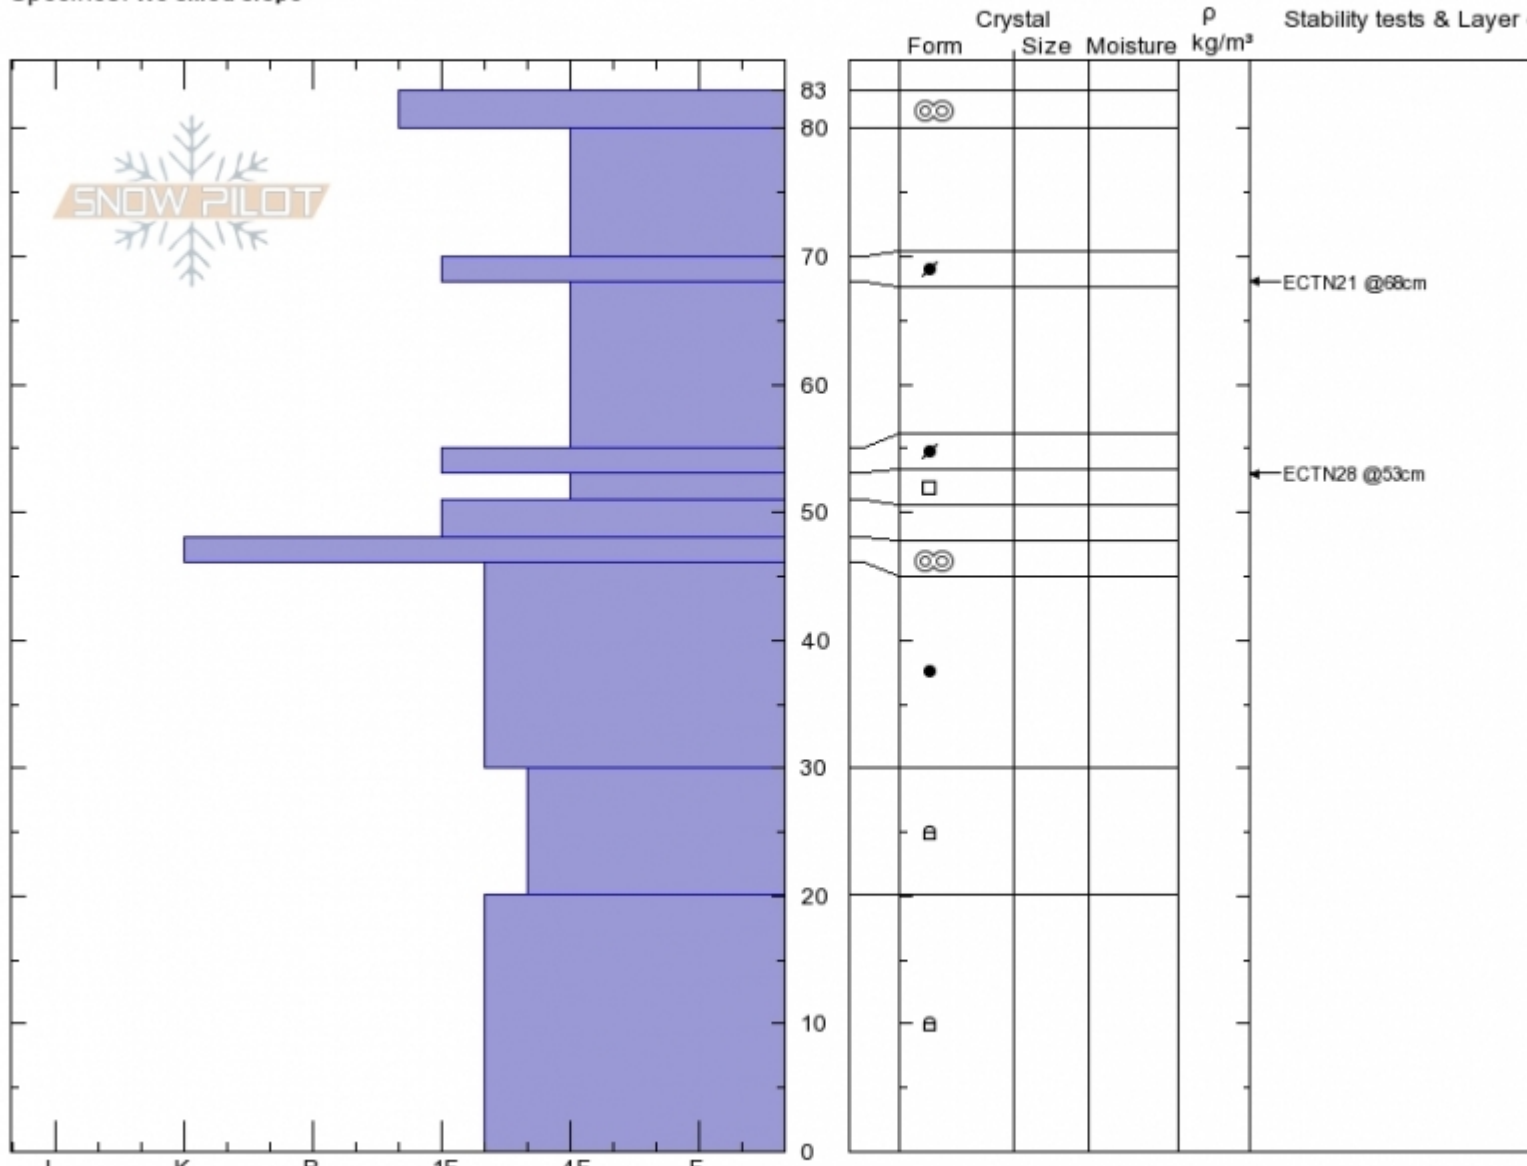

NE Miller Ridge
 Beartooths
 MT
 Elevation: 9507 ft
 Aspect: 28°
 Specifics: We skied slope

Beau Fredlund
 11/08/2019 - 11:00am
 Co-ord: 45.03509N, -109.95297E
 Slope Angle: 30°
 Wind Loading:

Stability:
 Air Temperature:
 Sky Cover: CLR
 Precipitation: NO
 Wind:

HS:83 Layer Notes:
 53-51cm: Problematic layer

Notes: Some surface hoar found today- mostly in the lower and mid elevations. The upper elevation terrain/above treeline, was generally
 No collapsing nor cracking experienced today.

Advisory Region
 Cooke City
 Longitude
 -109.97W
 Latitude
 45.04N
 Cooke City, 2019-11-24