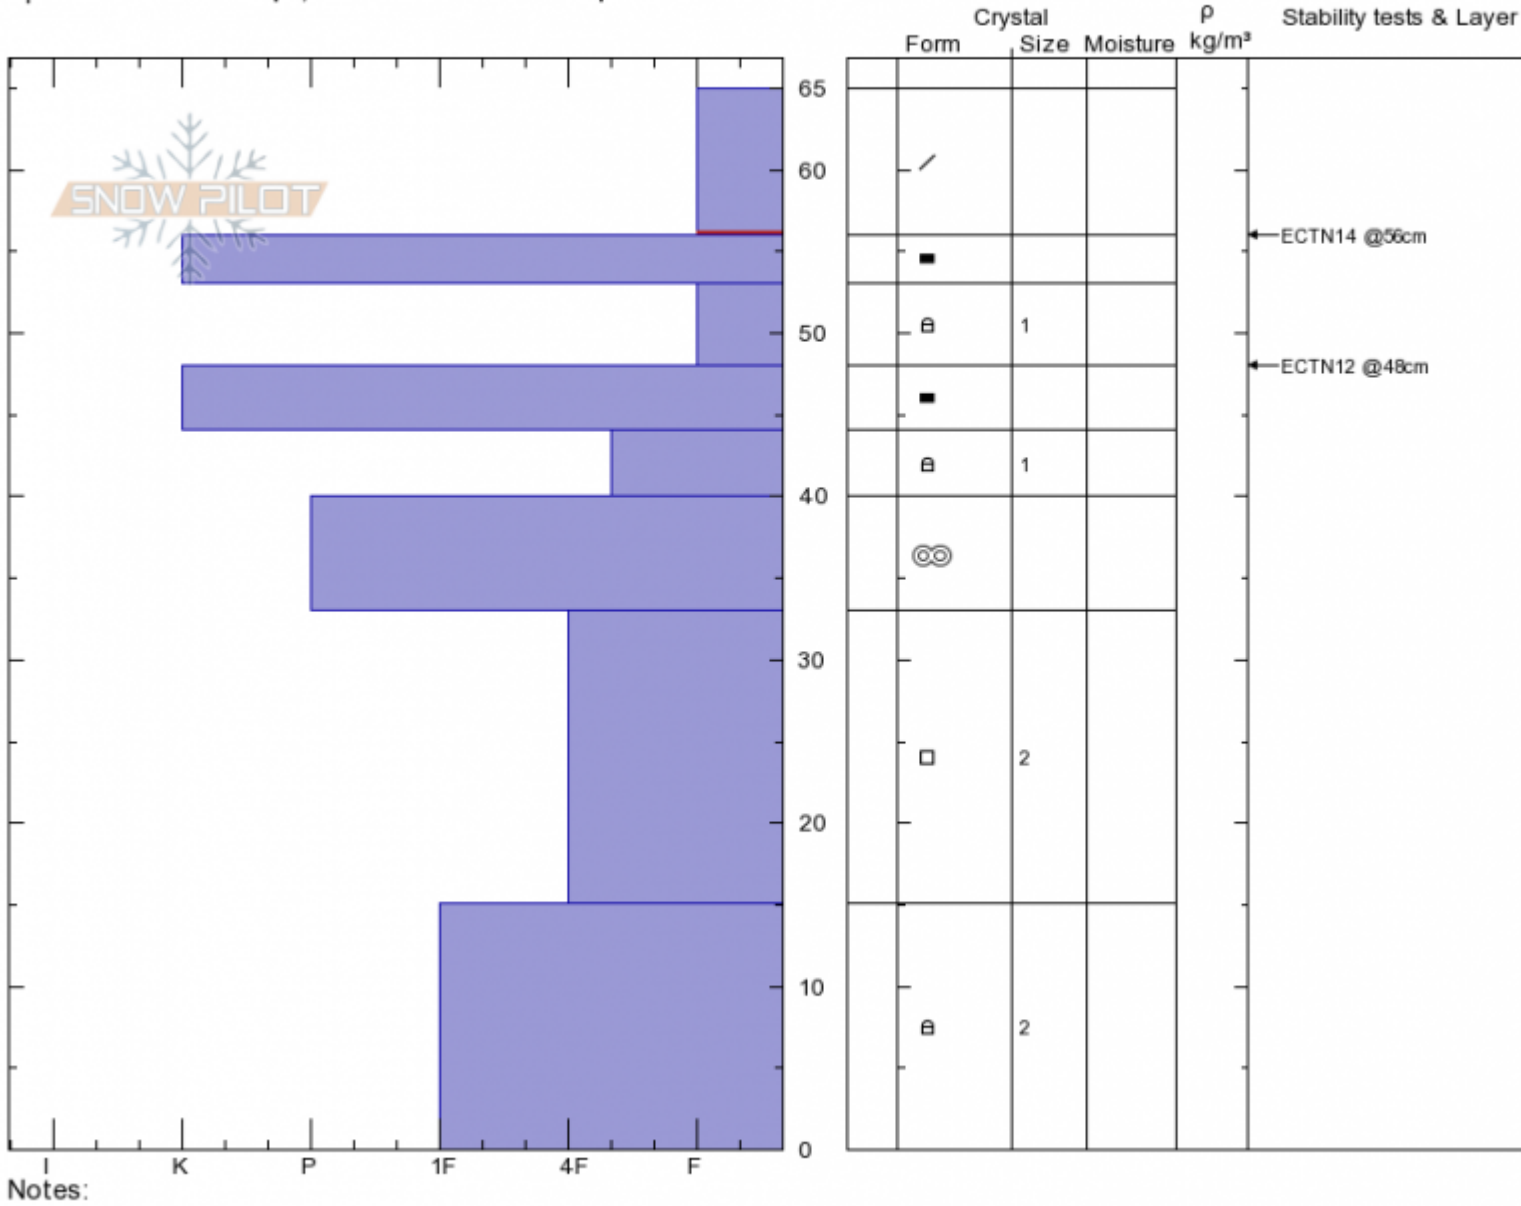

Marty's
 Cooke City
 MT
 Elevation: 9758 ft
 Aspect: SW
 Specifics: We skied slope; Snowmobile tracks on slope

Doug Chabot-Admin
 11/27/2019 - 10:30am
 Co-ord: 45.04834N, -109.94609W
 Slope Angle: 33°
 Wind Loading: previous

Stability: Good
 Air Temperature: -14°C
 Sky Cover: OVC
 Precipitation: NO
 Wind:

HS:65
 Layer Notes:
 65-56cm: Problematic layer

Advisory Region
 Cooke City
 Longitude
 -109.96W
 Latitude
 45.05N

Forecast link: [GNFAC Avalanche Forecast for Fri Nov 29, 2019](#)
 Cooke City, 2019-11-27