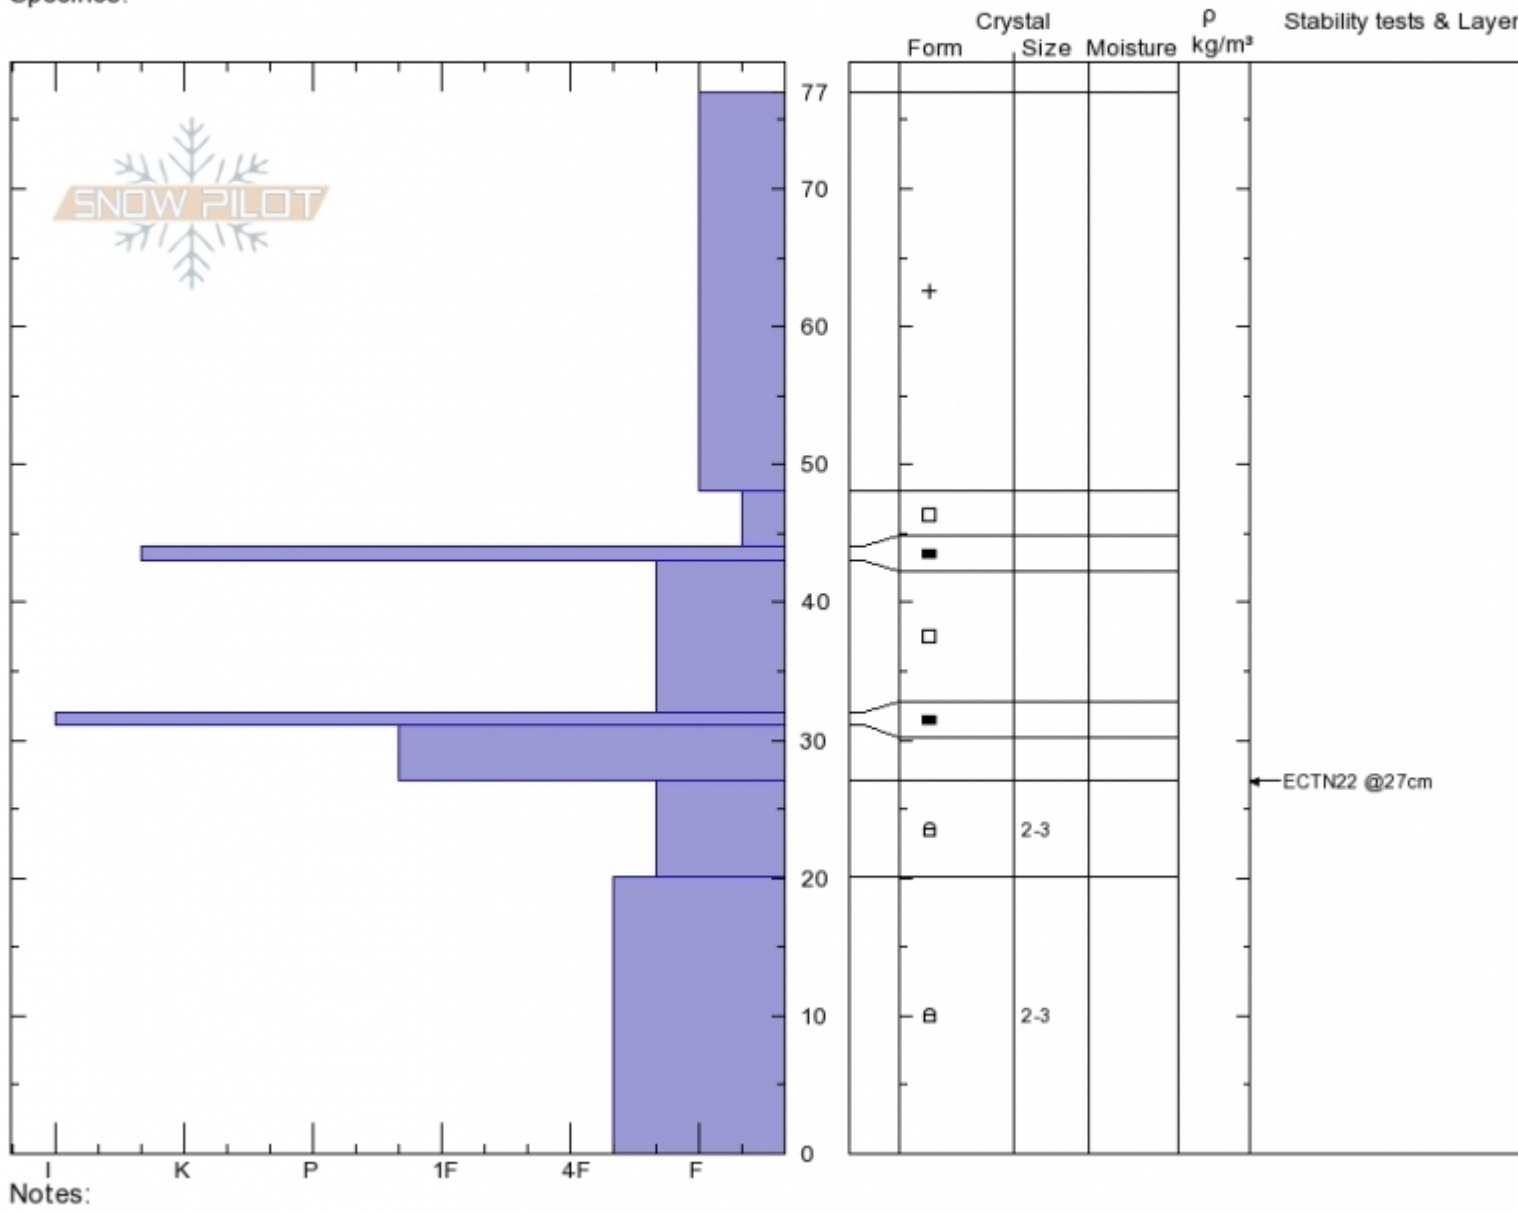

Middle Basin
Madison Range-N
MT
 Elevation: **9200 ft**
 Aspect: **98°**
 Specifics:

Spencer Jonas
11/30/2019 - 12:15pm
 Co-ord: **45.33418N, -111.38394W**
 Slope Angle: **28°**
 Wind Loading:

Stability:
 Air Temperature:
 Sky Cover: **FEW**
 Precipitation: **NO**
 Wind: **Calm**

HS:77 Layer Notes:

Advisory Region
 Northern Madison
 Longitude
 -111.38W
 Latitude
 45.34N
 Northern Madison, 2019-11-30