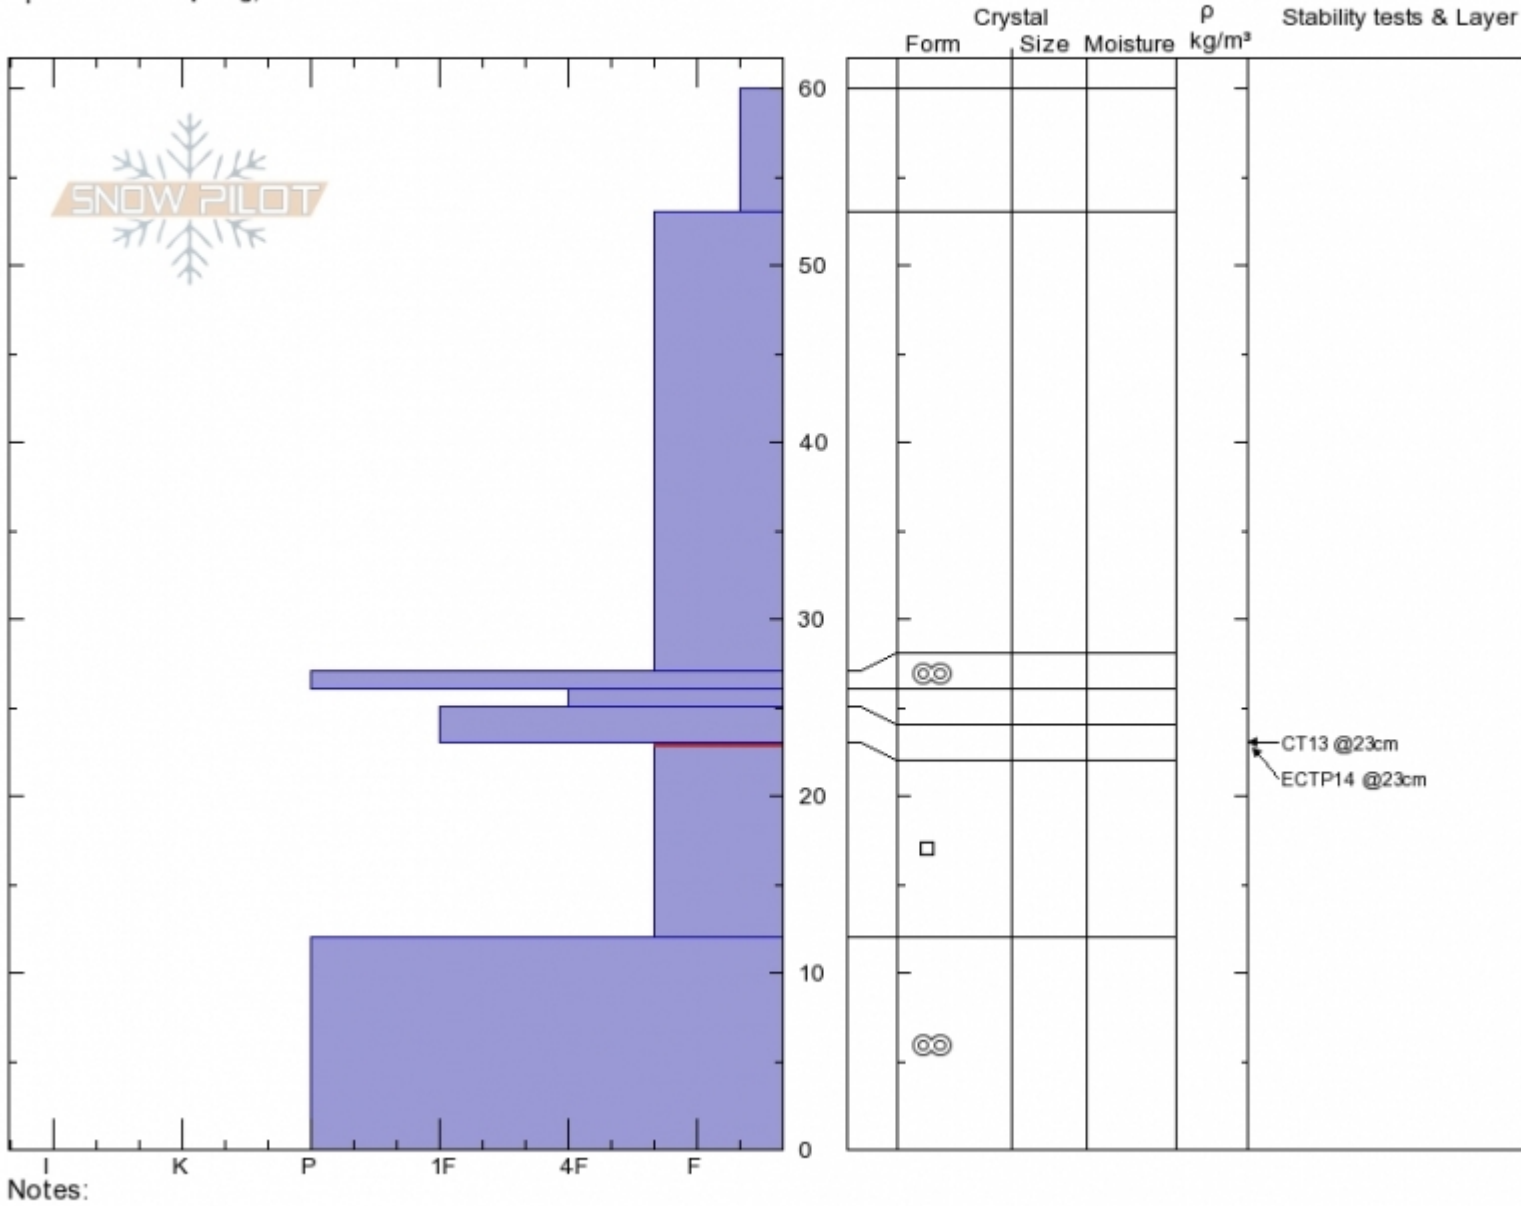

Ski Hill W Yellowstone
Lionhead Range
MT
 Elevation: **8007 ft**
 Aspect: **50°**
 Specifics: **Collapsing, localized**

Dave Zinn
12/01/2019 - 12:00pm
 Co-ord: **44.69795N, -111.29421W**
 Slope Angle: **22°**
 Wind Loading: **no**

Stability: **Poor**
 Air Temperature: **-8.6°C**
 Sky Cover: **FEW**
 Precipitation: **NO**
 Wind: **Calm**

HS: **60**
 Layer Notes:
 23-12cm: **Problematic layer**

Advisory Region
 Lionhead Range
 Longitude
 -111.29W
 Latitude
 44.70N
 Lionhead Range, 2019-12-01