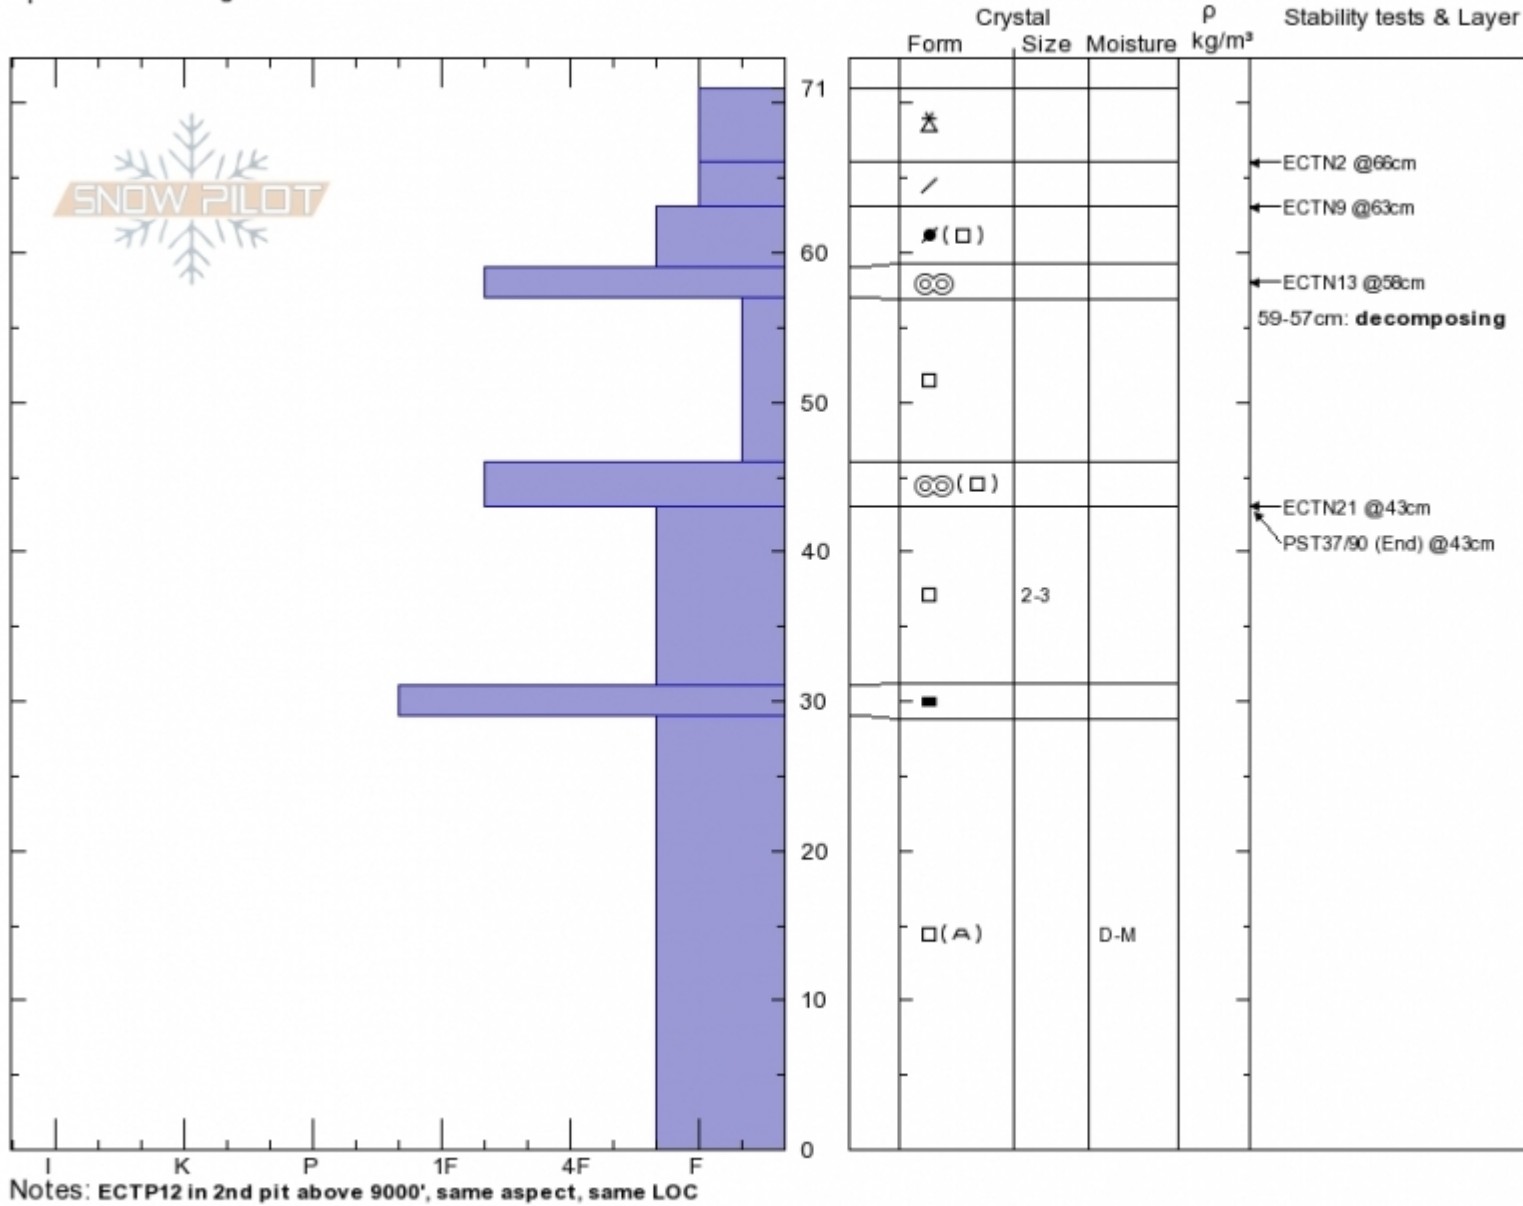

N. Bridgers  
 Bridger Range  
 MT  
 Elevation: 5174 ft  
 Aspect: 67°  
 Specifics: Cracking

Gabrielle Antonioli  
 12/08/2019 - 2:00pm  
 Co-ord: 45.93331N, -110.97090W  
 Slope Angle: 33°  
 Wind Loading: yes

Stability: Fair  
 Air Temperature:  
 Sky Cover: BKN  
 Precipitation: S2  
 Wind: W Moderate

HS:71  
 Layer Notes:  
 59-57cm: decomposing  
 43-31cm: Problematic layer

Advisory Region  
 Bridger Range  
 Longitude  
 -110.98W  
 Latitude  
 45.92N  
 Bridger Range, 2019-12-09