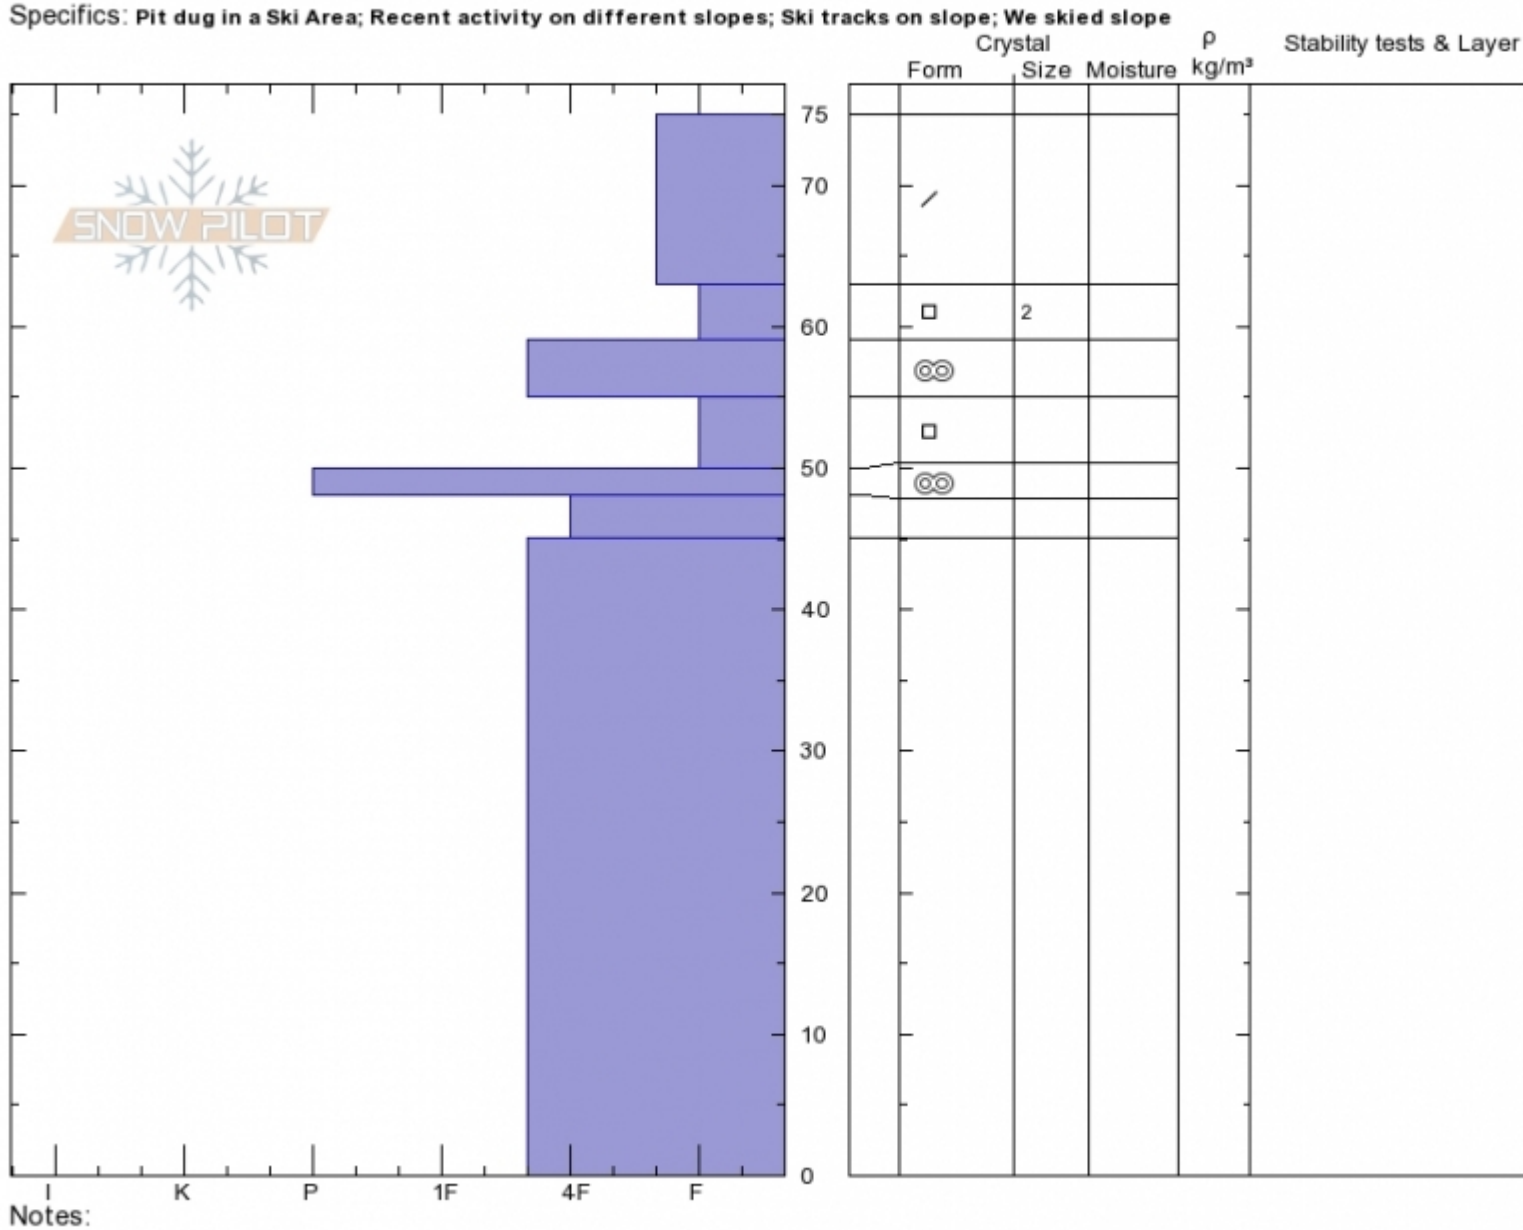

Little Slushman's Ravi
Bridger Range
MT
Elevation: **8440 ft**
Aspect: **120°**
Specifics: **Pit dug in a Ski Area; Recent activity on different slopes; Ski tracks on slope; We skied slope**

Alex Marienthal
12/07/2019 - 11:00am
Co-ord: **45.80515N, -110.93081W**
Slope Angle: **32°**
Wind Loading: **no**

Stability: **Good**
Air Temperature:
Sky Cover: **SCT**
Precipitation: **NO**
Wind: **Light Breeze**

HS:75 Layer Notes:

Advisory Region
Bridger Range
Longitude
-110.92W
Latitude
45.82N
Bridger Range, 2019-12-08