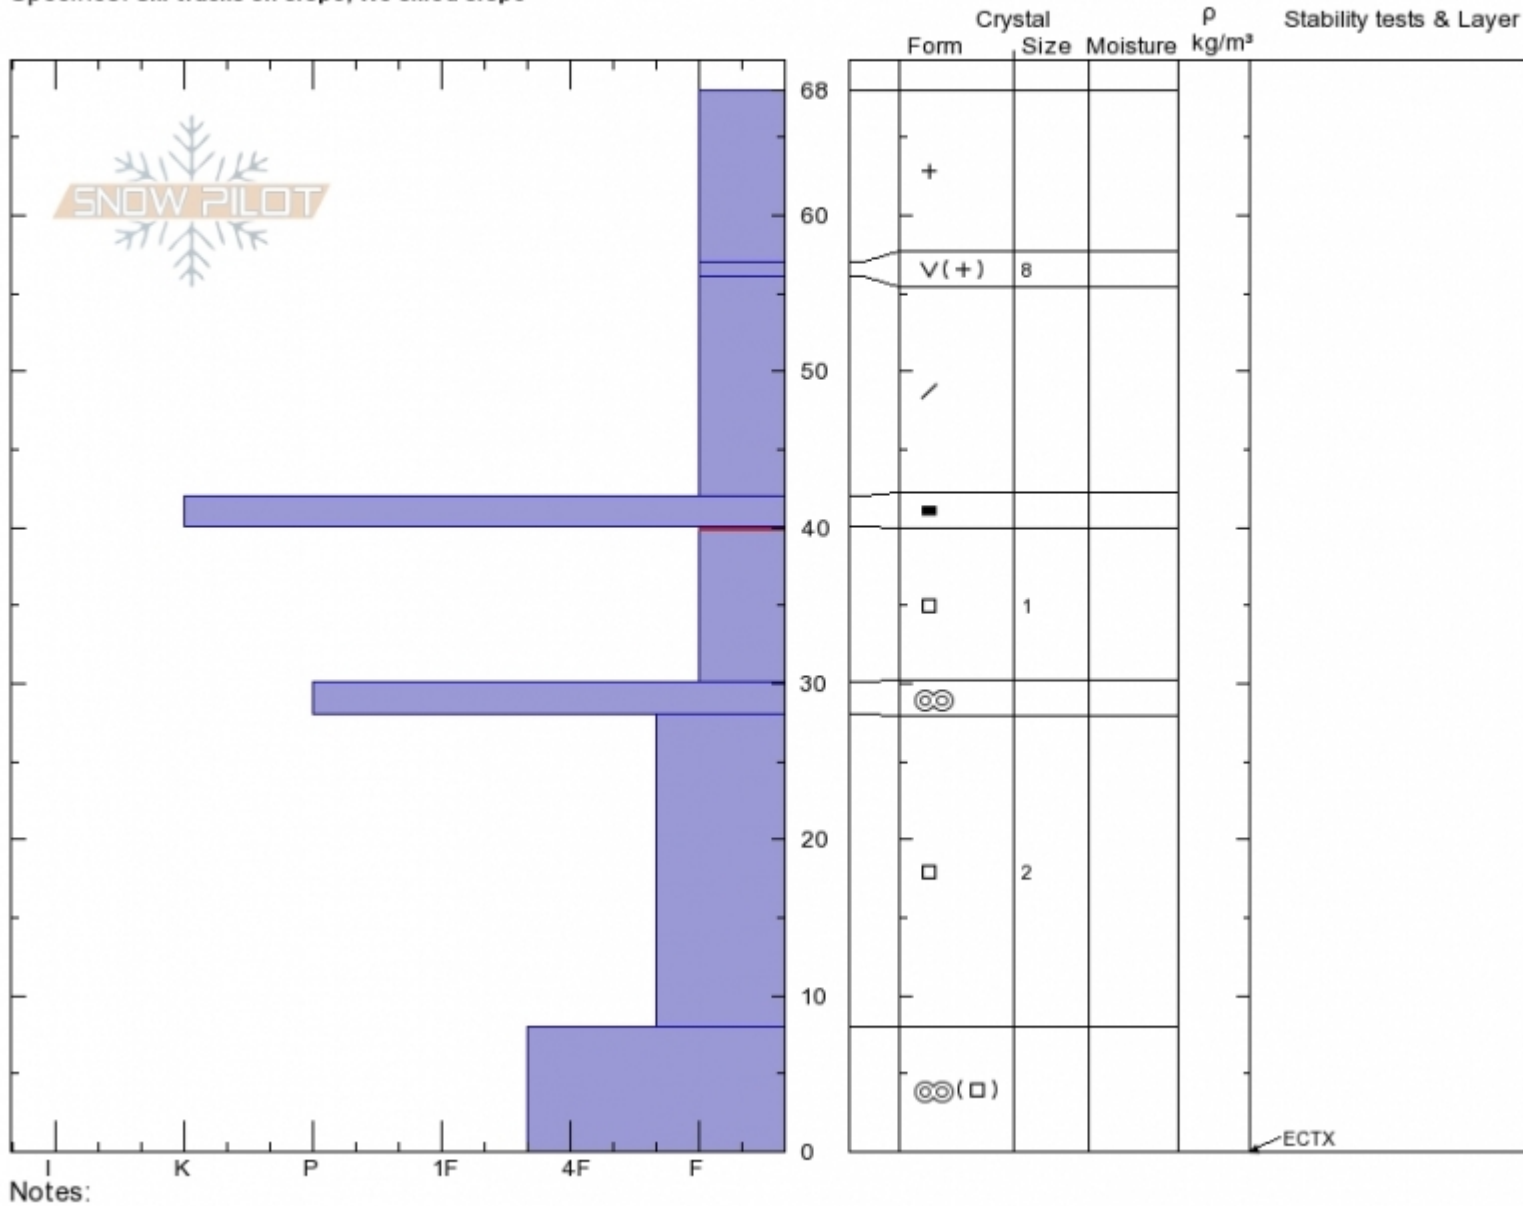

**Beehive-Middle Basin**    **Ian Hoyer**  
**Madison Range-N**        **12/11/2019 - 12:00pm**  
**MT**                            **Co-ord: 45.33569N, -111.38410W**  
 Elevation: **9646 ft**        **Slope Angle: 30°**  
 Aspect: **100°**                **Wind Loading: no**  
 Specifics: **Ski tracks on slope; We skied slope**

Stability: **Fair**  
 Air Temperature:  
 Sky Cover: **OVC**  
 Precipitation: **NO**  
 Wind: **W Light Breeze**

HS: **68**    Layer Notes:  
 40-30cm: **Problematic layer**

Advisory Region  
 Northern Madison  
 Longitude  
 -111.39W  
 Latitude  
 45.34N  
 Northern Madison, 2019-12-11