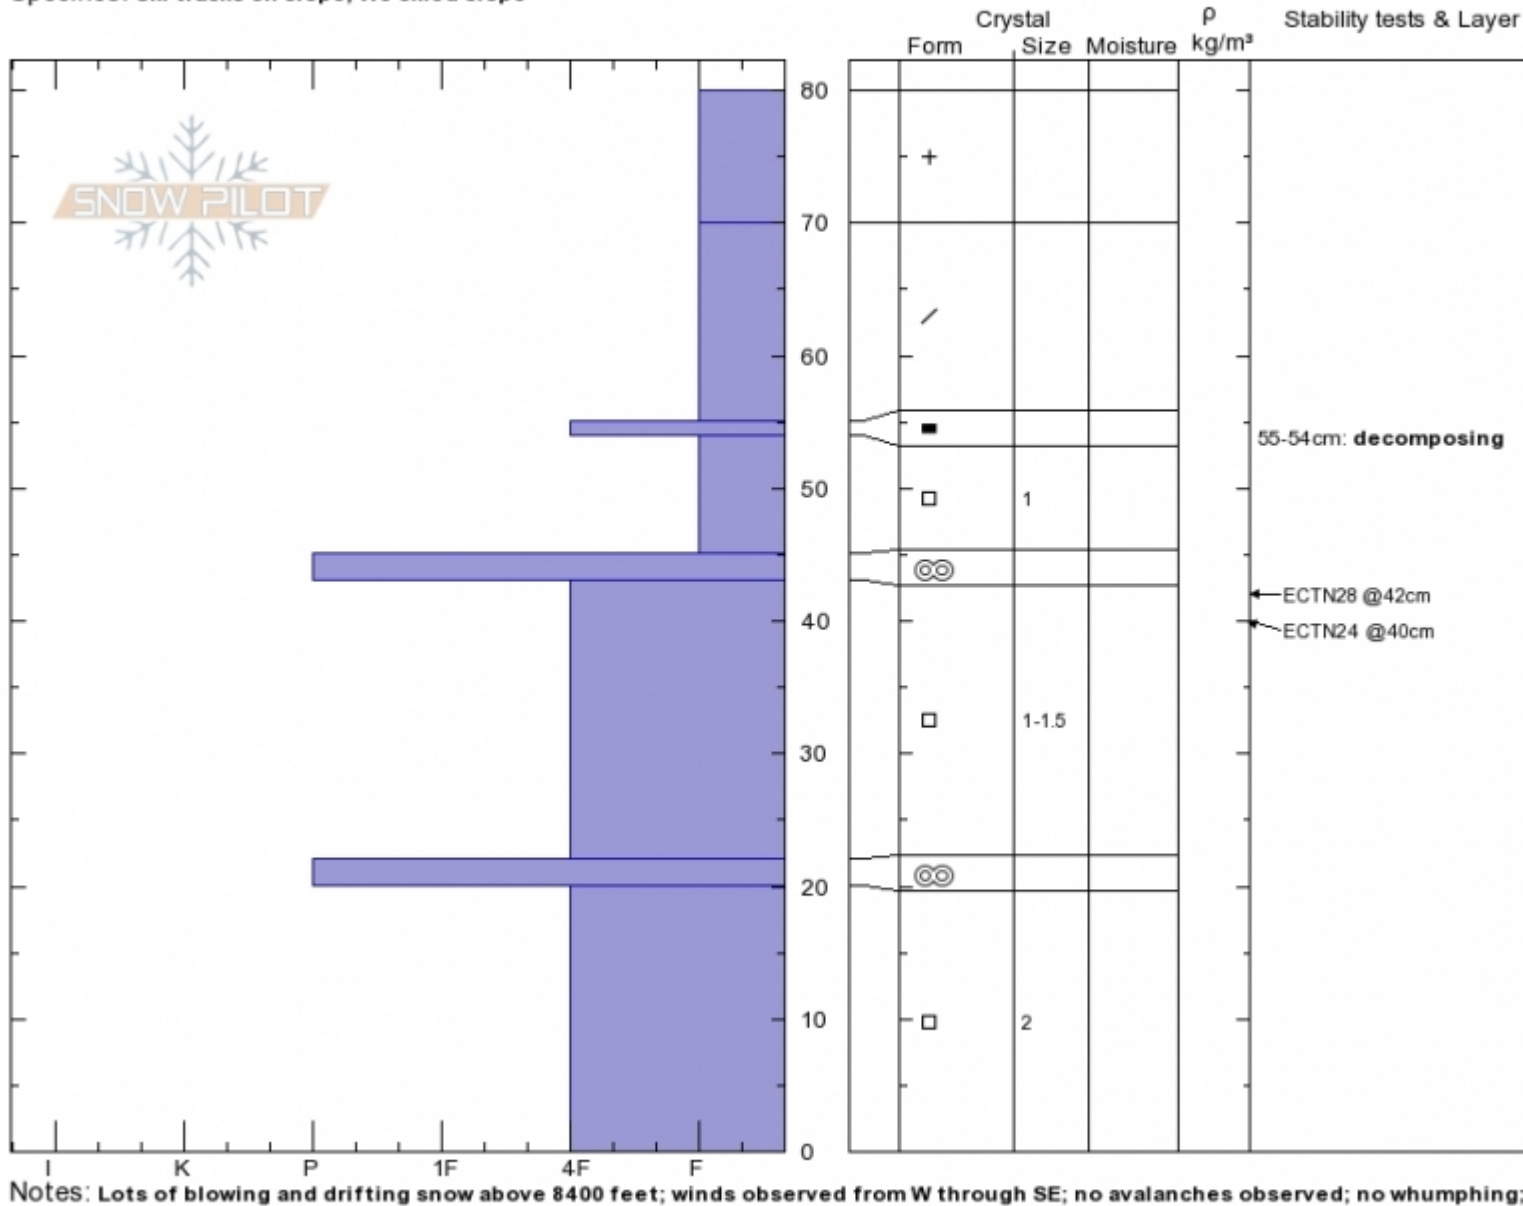

Mt Blackmore Dec 12  
 Gallatin Range-N  
 MT  
 Elevation: 9418 ft  
 Aspect: E  
 Specifics: Ski tracks on slope; We skied slope

Alexis Alloway  
 12/12/2019 - 11:15am  
 Co-ord: 12T 500092E 5032524N  
 Slope Angle: 30°  
 Wind Loading: yes

Stability: **Good**  
 Air Temperature:  
 Sky Cover: **BKN**  
 Precipitation: **NO**  
 Wind: **SW Moderate**

HS:80  
 Layer Notes:  
 55-54cm: **decomposing**  
 43-22cm: **Problematic layer**

Advisory Region  
 Northern Gallatin  
 Longitude  
 -111.00W  
 Latitude  
 45.44N  
 Northern Gallatin, 2019-12-13