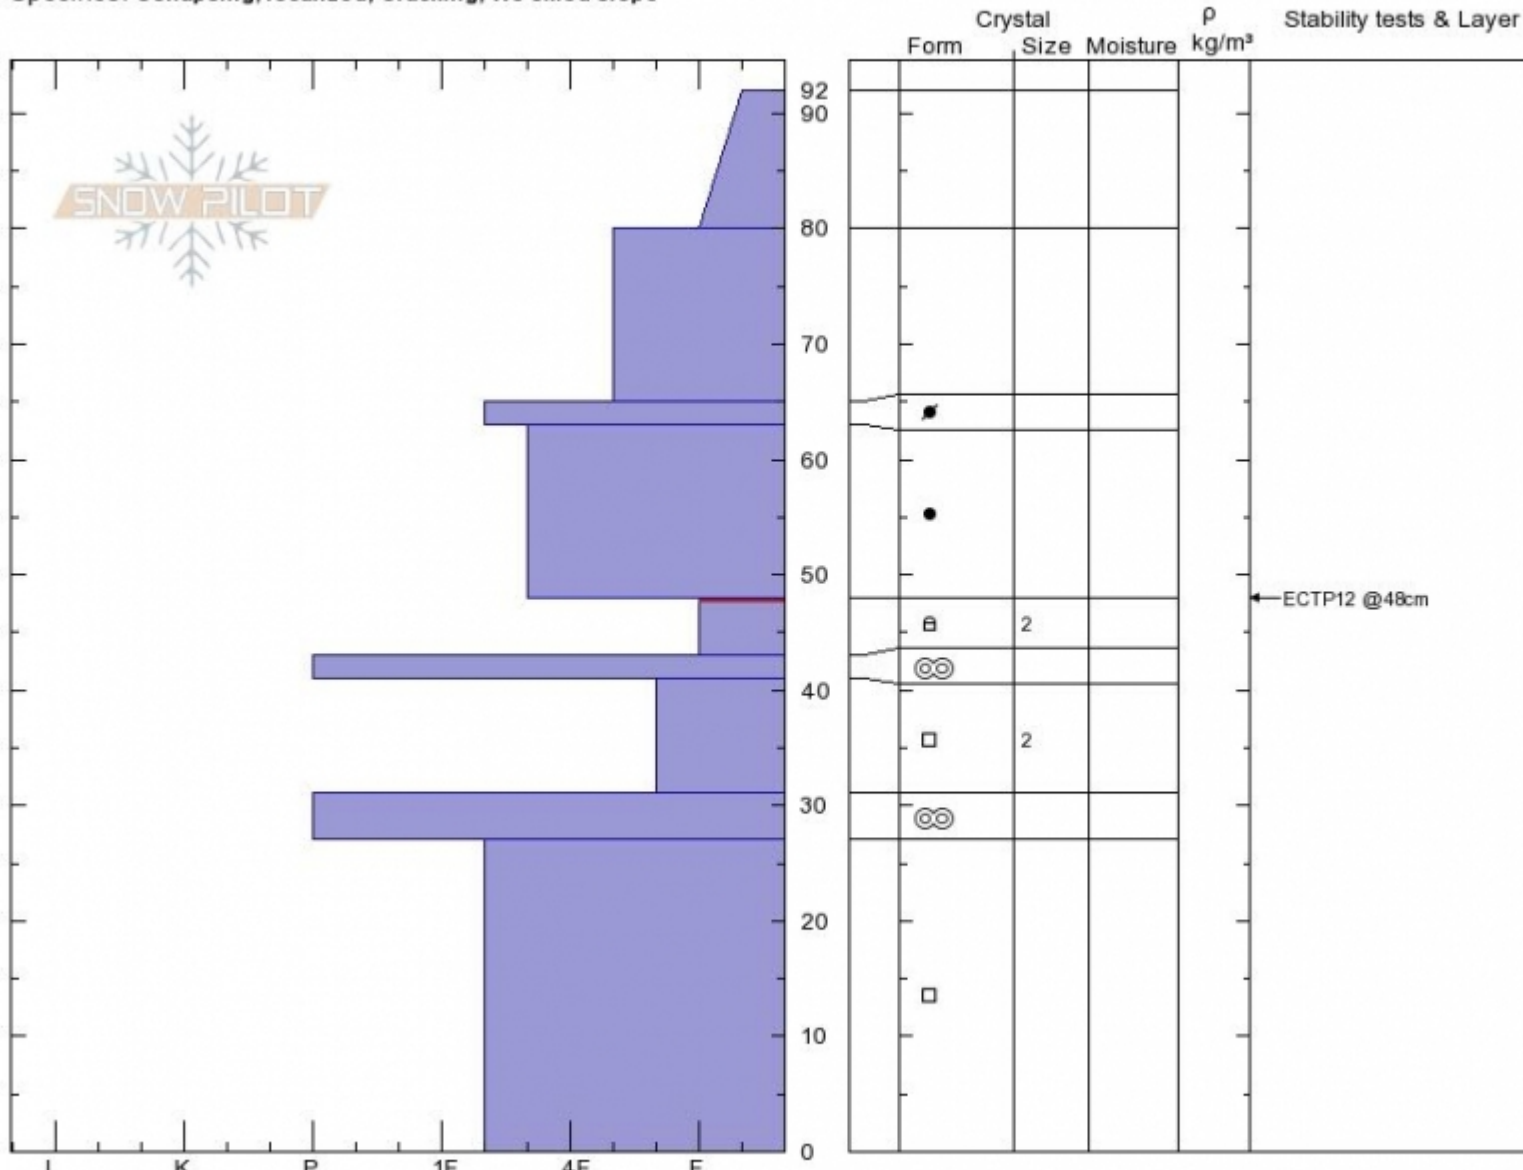

Central Park West
 Absaroka Range
 MT
 Elevation: 9571 ft
 Aspect: 260°
 Specifics: Collapsing, localized; Cracking; We skied slope

Beau Fredlund
 12/11/2019 - 11:00am
 Co-ord: 44.98543N, -109.92695E
 Slope Angle: 27°
 Wind Loading: yes

Stability:
 Air Temperature:
 Sky Cover:
 Precipitation: S2
 Wind: W Moderate

HS:92
 Layer Notes:
 48-43cm: Problematic layer

Notes: Much shallower and weaker snow on windward SW aspects-like in this snowpit. NW aspects around this area have over 130cm HS forming in exposed areas due to the, blustery, westerly winds. Surface cracking in localized areas. Light density new snow.

Advisory Region
 Cooke City
 Longitude
 -109.94W
 Latitude
 45.02N
 Cooke City, 2019-12-13