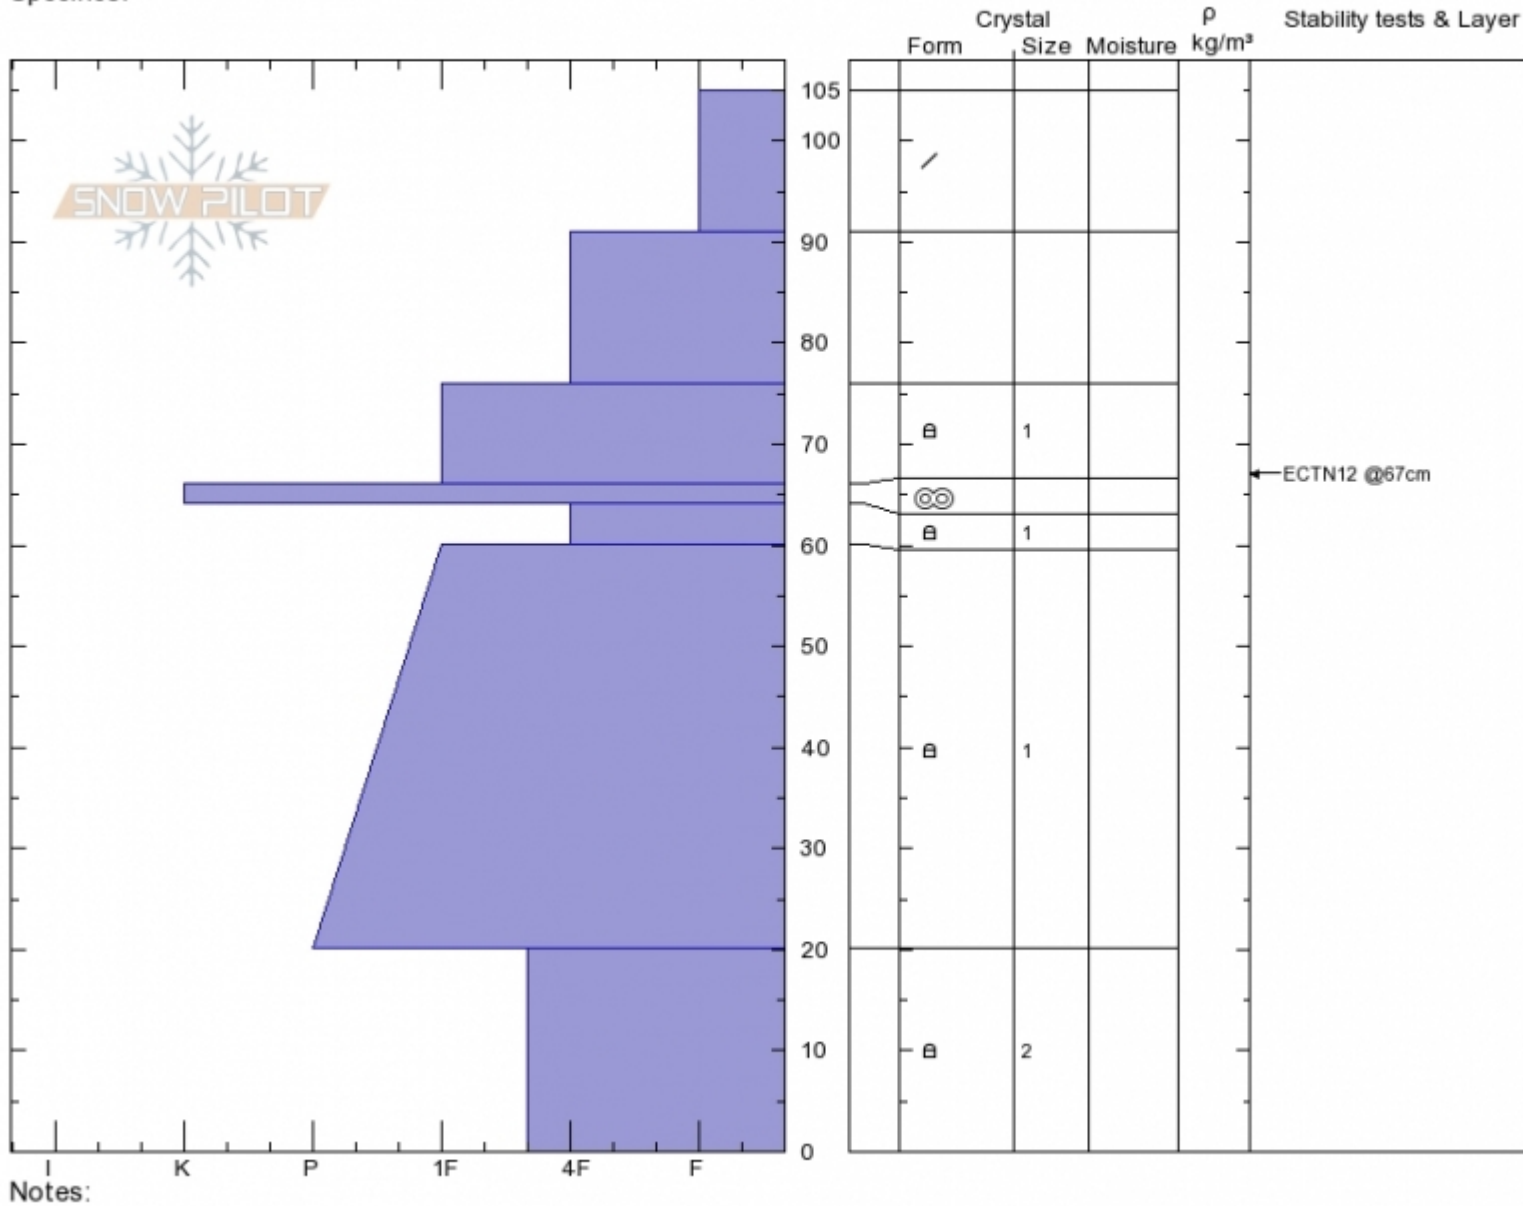

Blackmore, North Face **Spencer Jonas**
Gallatin Range-N **12/16/2019 - 12:42pm**
MT **Co-ord: 45.44958N, -111.00186W**
Elevation: 9082 ft **Slope Angle: 20°**
Aspect: 350° **Wind Loading: no**
Specifics:

Stability:
 Air Temperature: **-13.2°C**
 Sky Cover: **SCT**
 Precipitation: **NO**
 Wind: **Calm**

HS:105 Layer Notes:

Advisory Region
 Northern Gallatin
 Longitude
 -111.00W
 Latitude
 45.45N

Forecast link: [GNFAC Avalanche Forecast for Tue Dec 17, 2019](#)
 Northern Gallatin, 2019-12-16