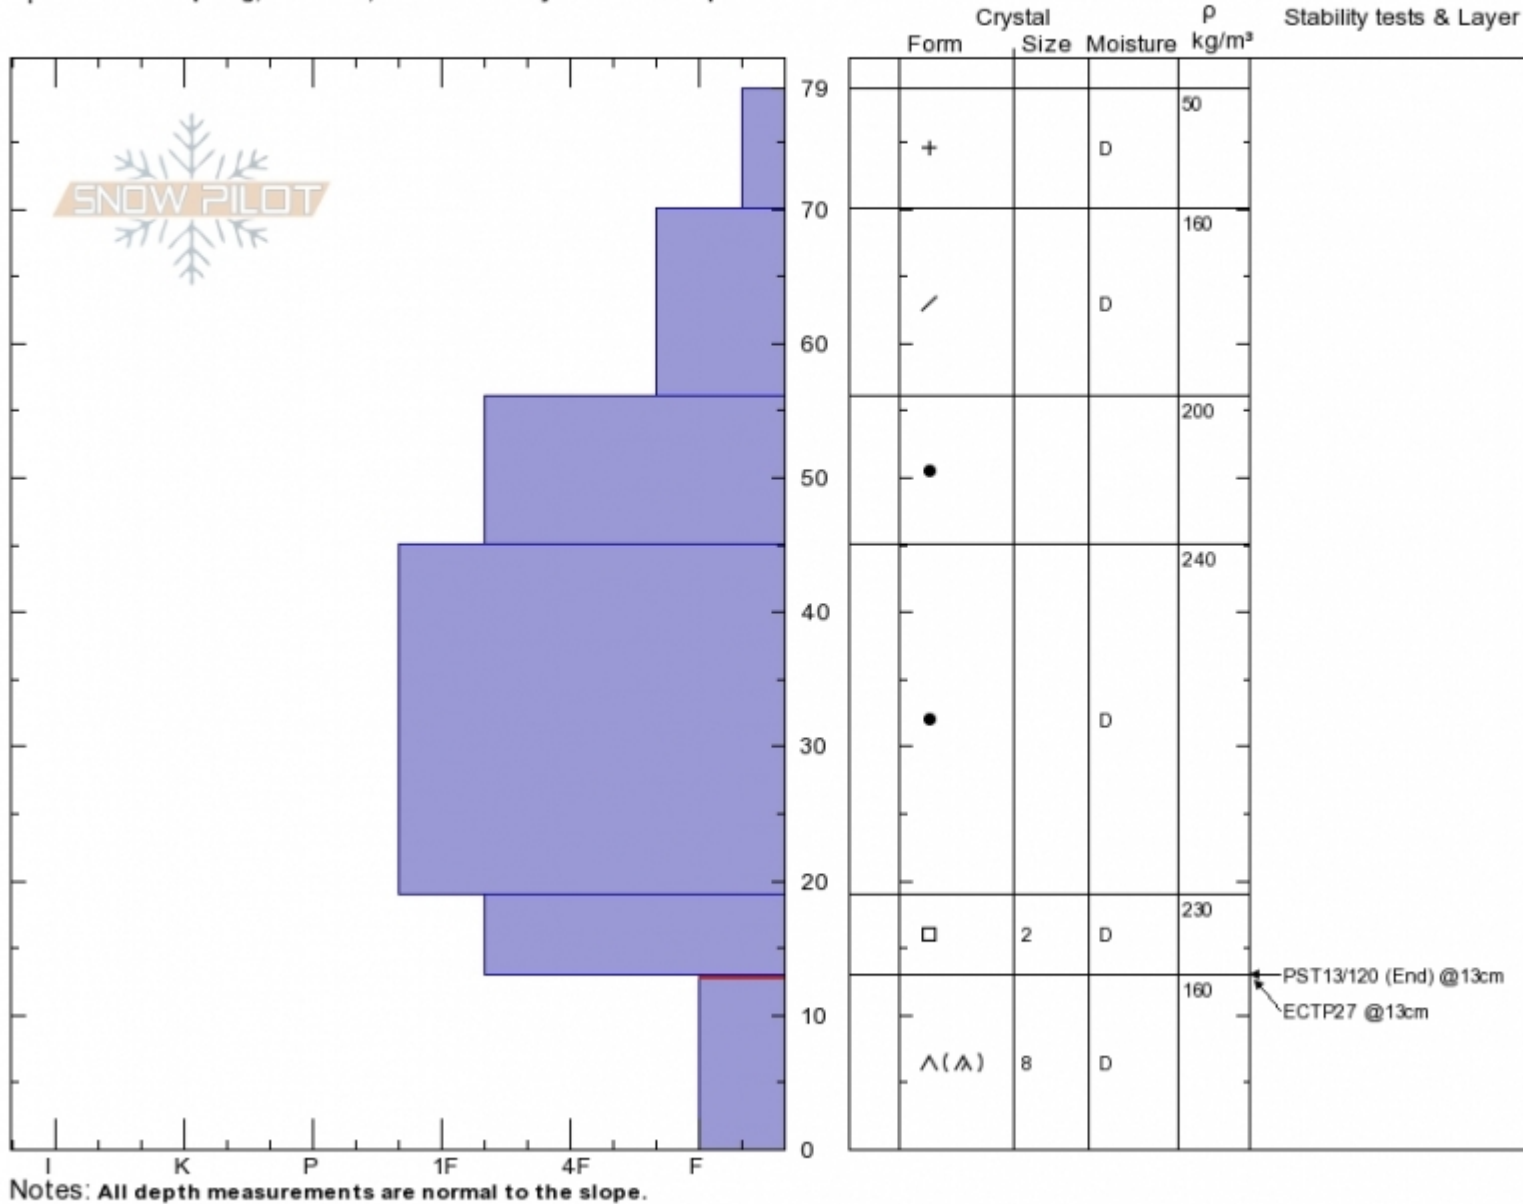

Lionhead Ski Hill
 Henry Mtns
 MT
 Elevation: 2402 m
 Aspect: 70°
 Specifics: Collapsing, localized; Recent activity on similar slopes

Karl Birkeland
 12/17/2019 - 12:30pm
 Co-ord: 44.70095N, -111.29160W
 Slope Angle: 26°
 Wind Loading: no

Stability: **Poor**
 Air Temperature:
 Sky Cover: **BKN**
 Precipitation: **NO**
 Wind: **Calm**

HS:79 Layer Notes:
 13-0cm: **Problematic layer**

Advisory Region
 Lionhead Range
 Longitude
 -111.29W
 Latitude
 44.70N

Forecast link: [GNFAC Avalanche Forecast for Wed Dec 18, 2019](#)
 Lionhead Range, 2019-12-18