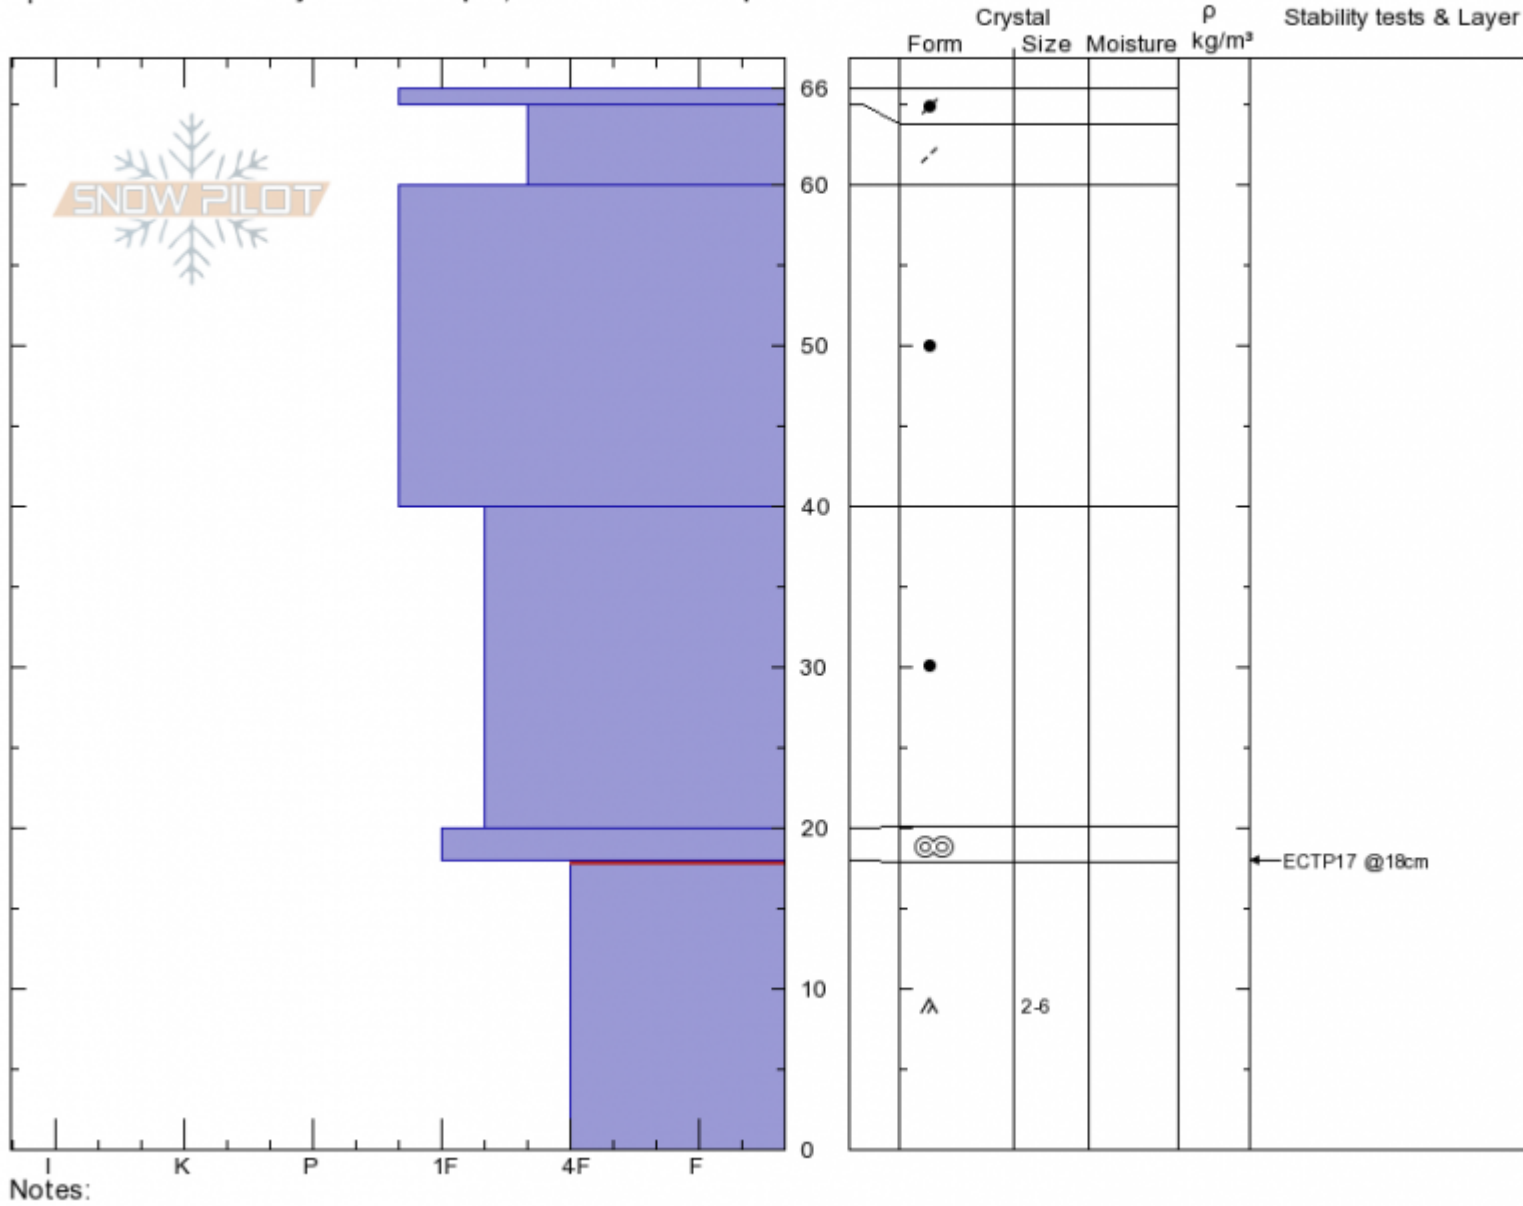

Dead Tree Hill
Lionhead Range
MT
 Elevation: **8493 ft**
 Aspect: **E**
 Specifics: **Recent activity on similar slopes; We snowmobiled slope**

Doug Chabot-Admin
12/22/2019 - 10:10am
 Co-ord: **44.72546N, -111.31365W**
 Slope Angle: **25°**
 Wind Loading: **no**

Stability: **Fair**
 Air Temperature: **-1°C**
 Sky Cover: **OVC**
 Precipitation: **NO**
 Wind: **SW Moderate**

HS:**66** Layer Notes:
 18-0cm:**Problematic layer**

Advisory Region
 Lionhead Range
 Longitude
 -111.32W
 Latitude
 44.71N
 Lionhead Range, 2019-12-22