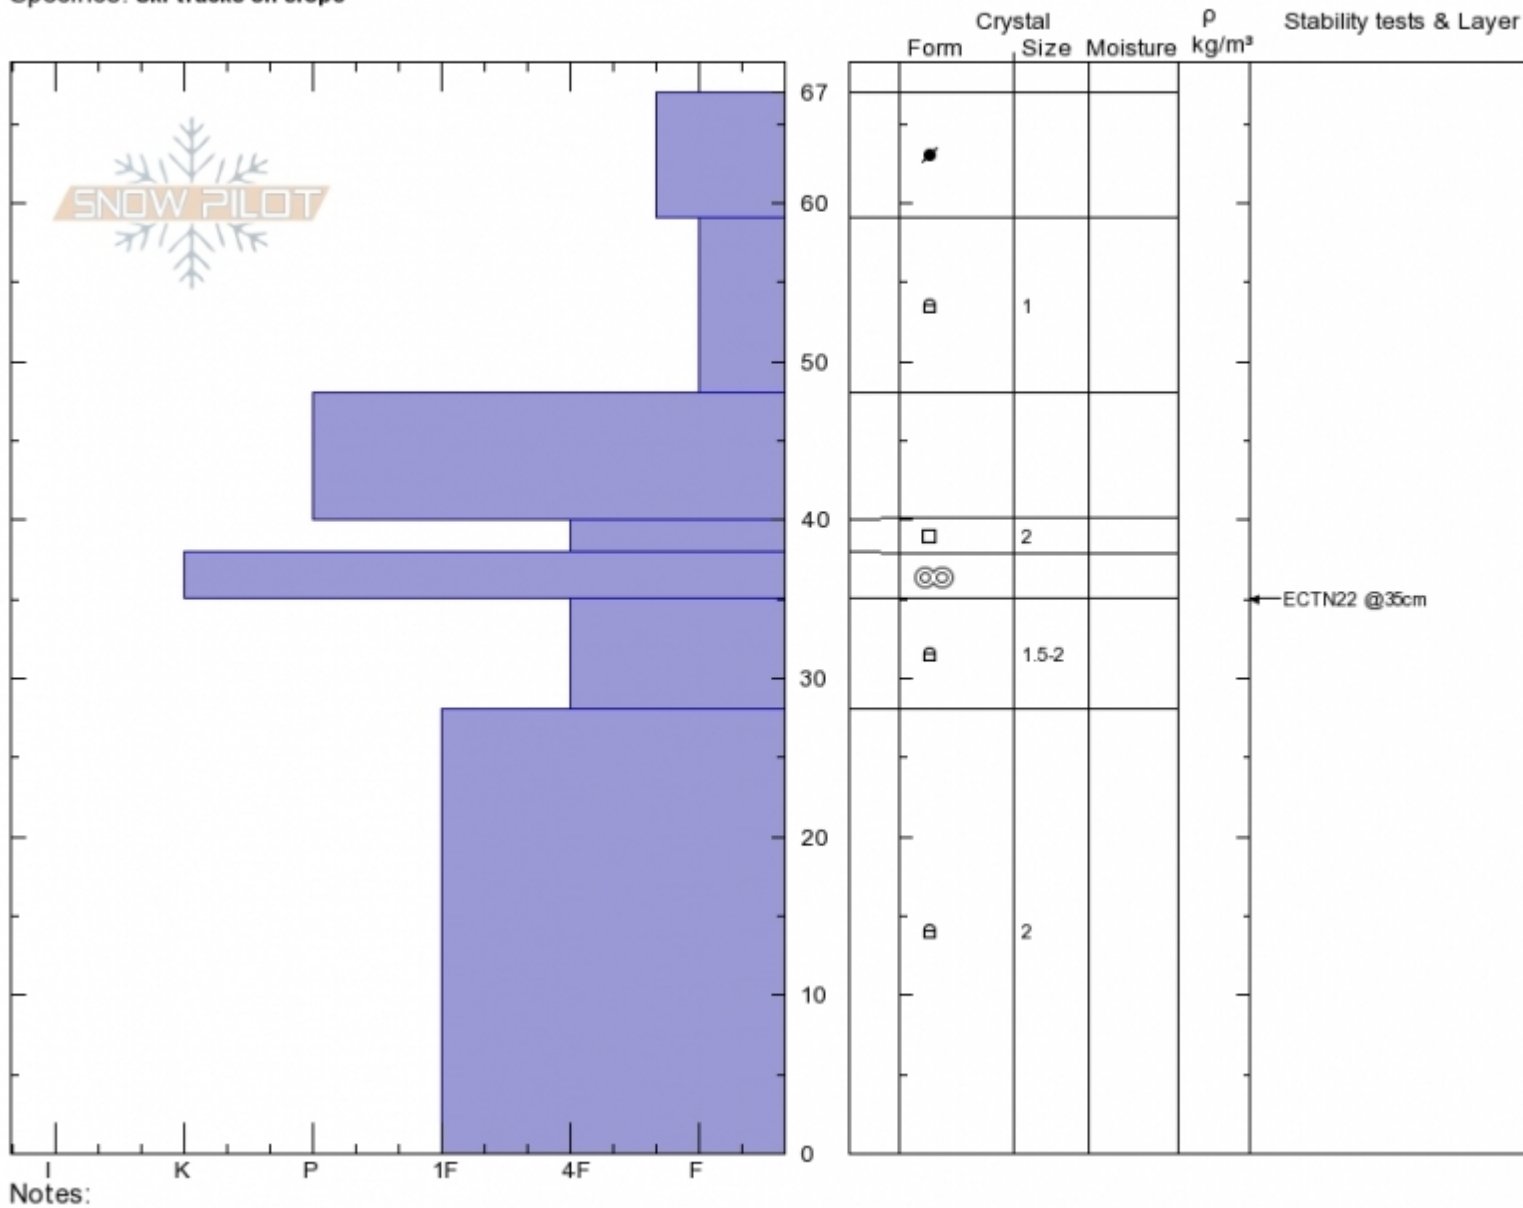

Northside Tyler's
 Madison Range-N
 MT
 Elevation: 8961 ft
 Aspect: 235°
 Specifics: Ski tracks on slope

Dave Zinn
 12/22/2019 - 10:50am
 Co-ord: 45.32190N, -111.38222W
 Slope Angle: 18°
 Wind Loading: previous

Stability: **Good** HS:67
 Air Temperature: -2.5°C
 Sky Cover: **OVC**
 Precipitation: **NO**
 Wind: **S Light Breeze**

Layer Notes:

Advisory Region
 Northern Madison
 Longitude
 -111.39W
 Latitude
 45.34N
 Northern Madison, 2019-12-22