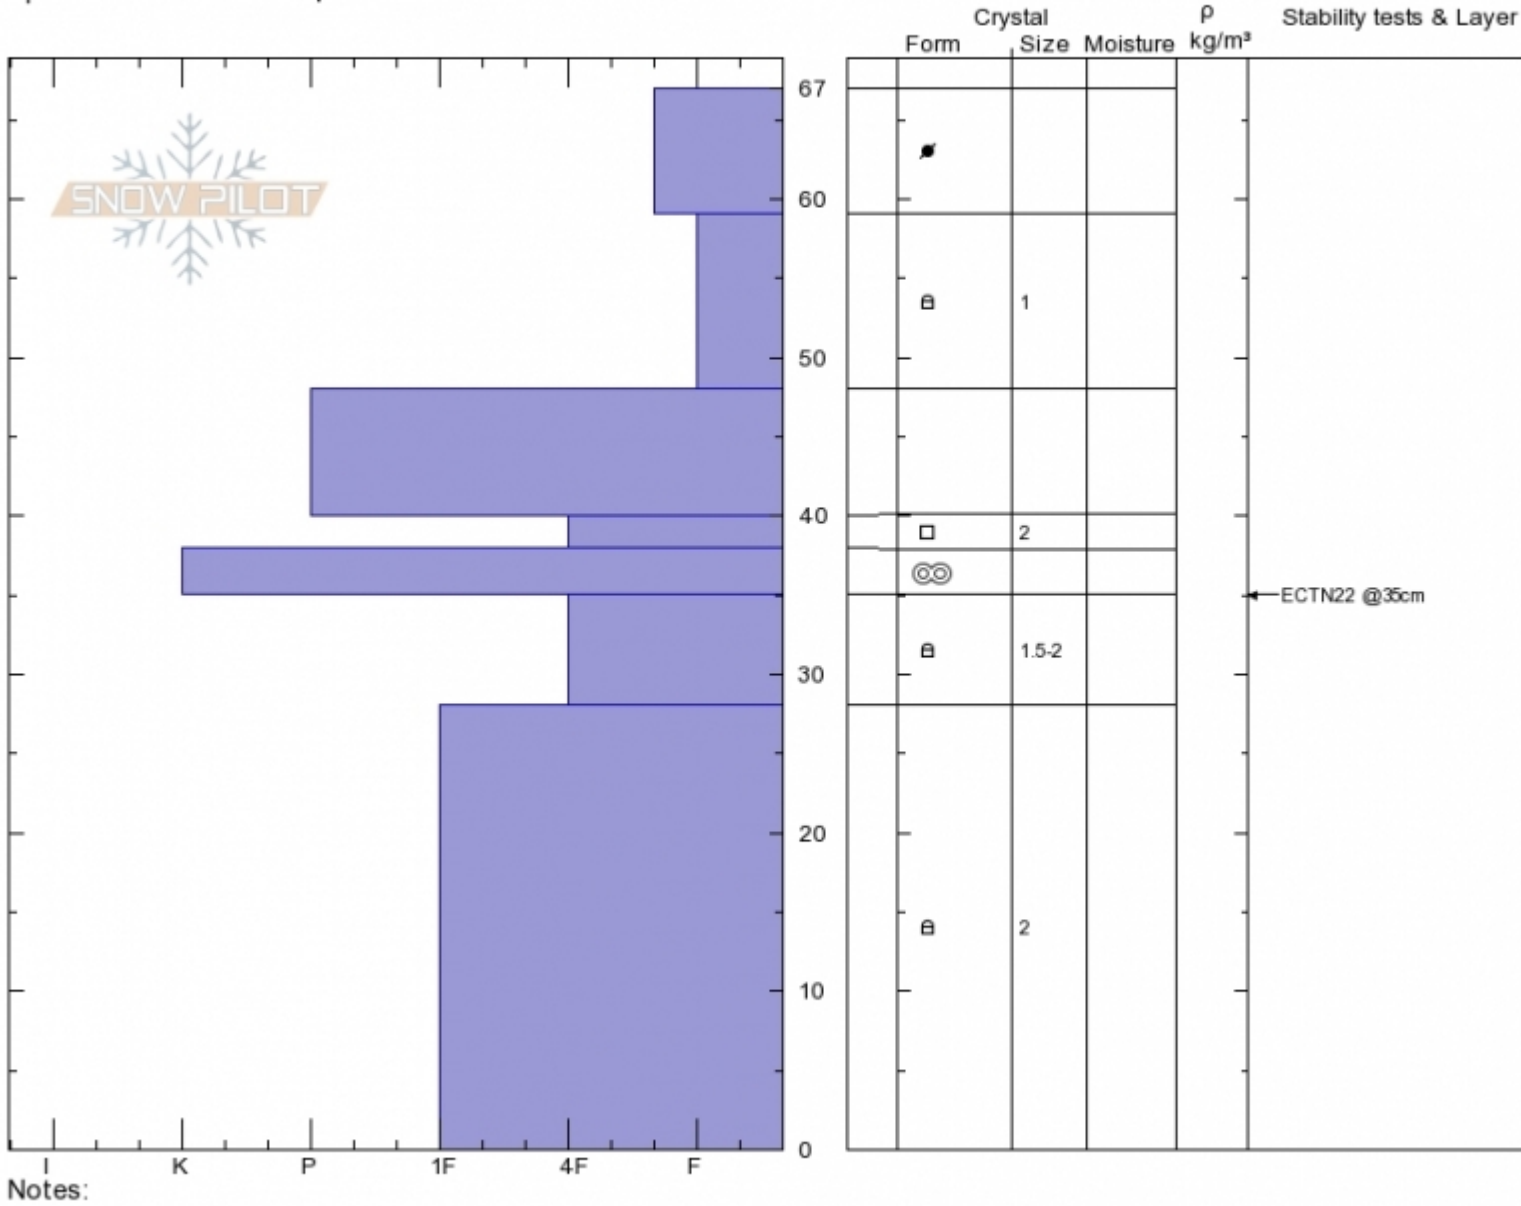

Northside Tyler's
 Madison Range-N
 MT
 Elevation: 8961 ft
 Aspect: 235°
 Specifics: Ski tracks on slope

Dave Zinn
 12/22/2019 - 10:50am
 Co-ord: 45.32190N, -111.38222W
 Slope Angle: 18°
 Wind Loading: previous

Stability: **Good**
 Air Temperature: -2.5°C
 Sky Cover: **OVC**
 Precipitation: **NO**
 Wind: **S Light Breeze**

HS:67 Layer Notes:

Notes:
 Advisory Region
 Northern Madison
 Longitude
 -111.39W
 Latitude
 45.34N
 Northern Madison, 2019-12-22