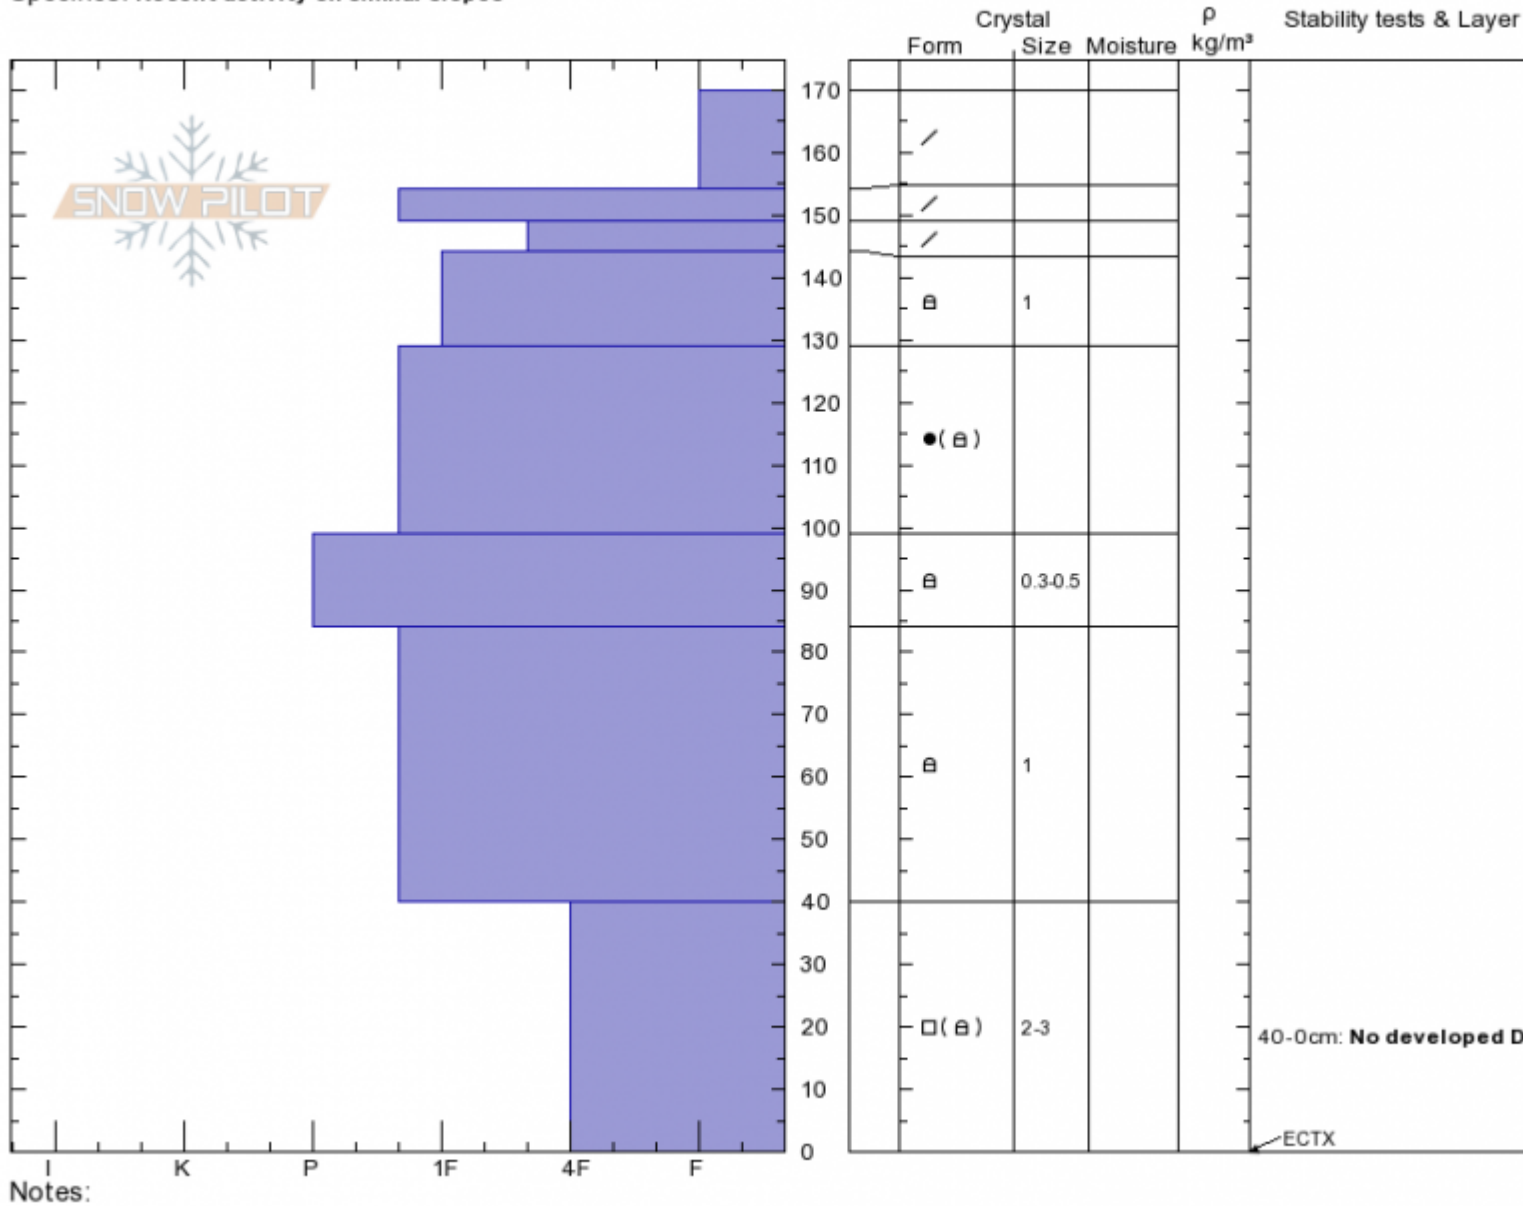

Almost Died
Cooke City
MT
 Elevation: **9820 ft**
 Aspect: **40°**
 Specifics: **Recent activity on similar slopes**

Doug Chabot-Admin
12/29/2019 - 12:00pm
 Co-ord: **45.05335N, -109.94276W**
 Slope Angle: **25°**
 Wind Loading: **previous**

Stability: **Fair**
 Air Temperature: **-16°C**
 Sky Cover: **BKN**
 Precipitation: **NO**
 Wind: **Calm**

HS: **170** Layer Notes:
 40-0cm: **No developed DH**

Advisory Region
 Cooke City
 Longitude
 -109.95W
 Latitude
 45.06N
 Cooke City, 2019-12-29