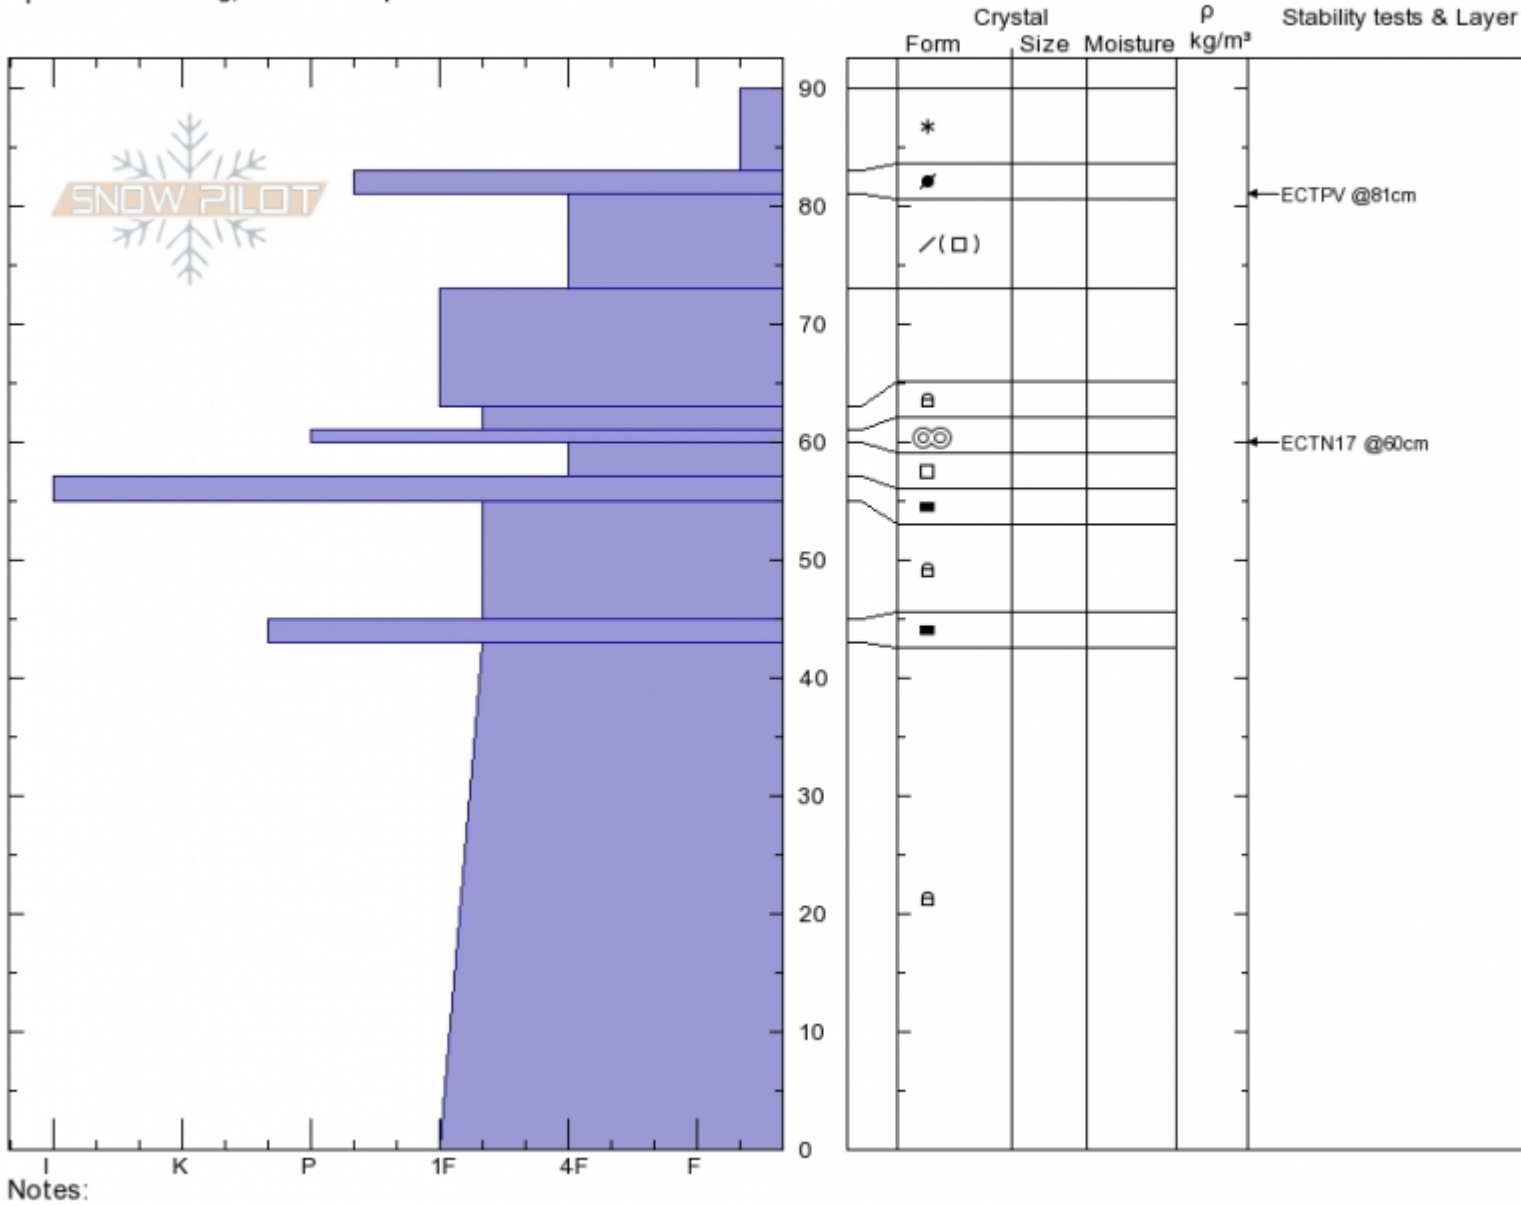

Fairy Lake/Pomp Pk.  
Bridger Range  
MT  
Elevation: 8406 ft  
Aspect: 80°  
Specifics: Cracking; We skied slope

Alex Marienthal  
12/29/2019 - 10:34am  
Co-ord: 45.90768N, -110.96999W  
Slope Angle: 35°  
Wind Loading:

Stability: **Good**  
Air Temperature:  
Sky Cover: **BKN**  
Precipitation: **S-1**  
Wind: **Calm**

HS:90 Layer Notes:

Advisory Region  
Bridger Range  
Longitude  
-110.96W  
Latitude  
45.90N

Forecast link: [GNFAC Avalanche Forecast for Tue Dec 31, 2019](#)  
Bridger Range, 2019-12-29