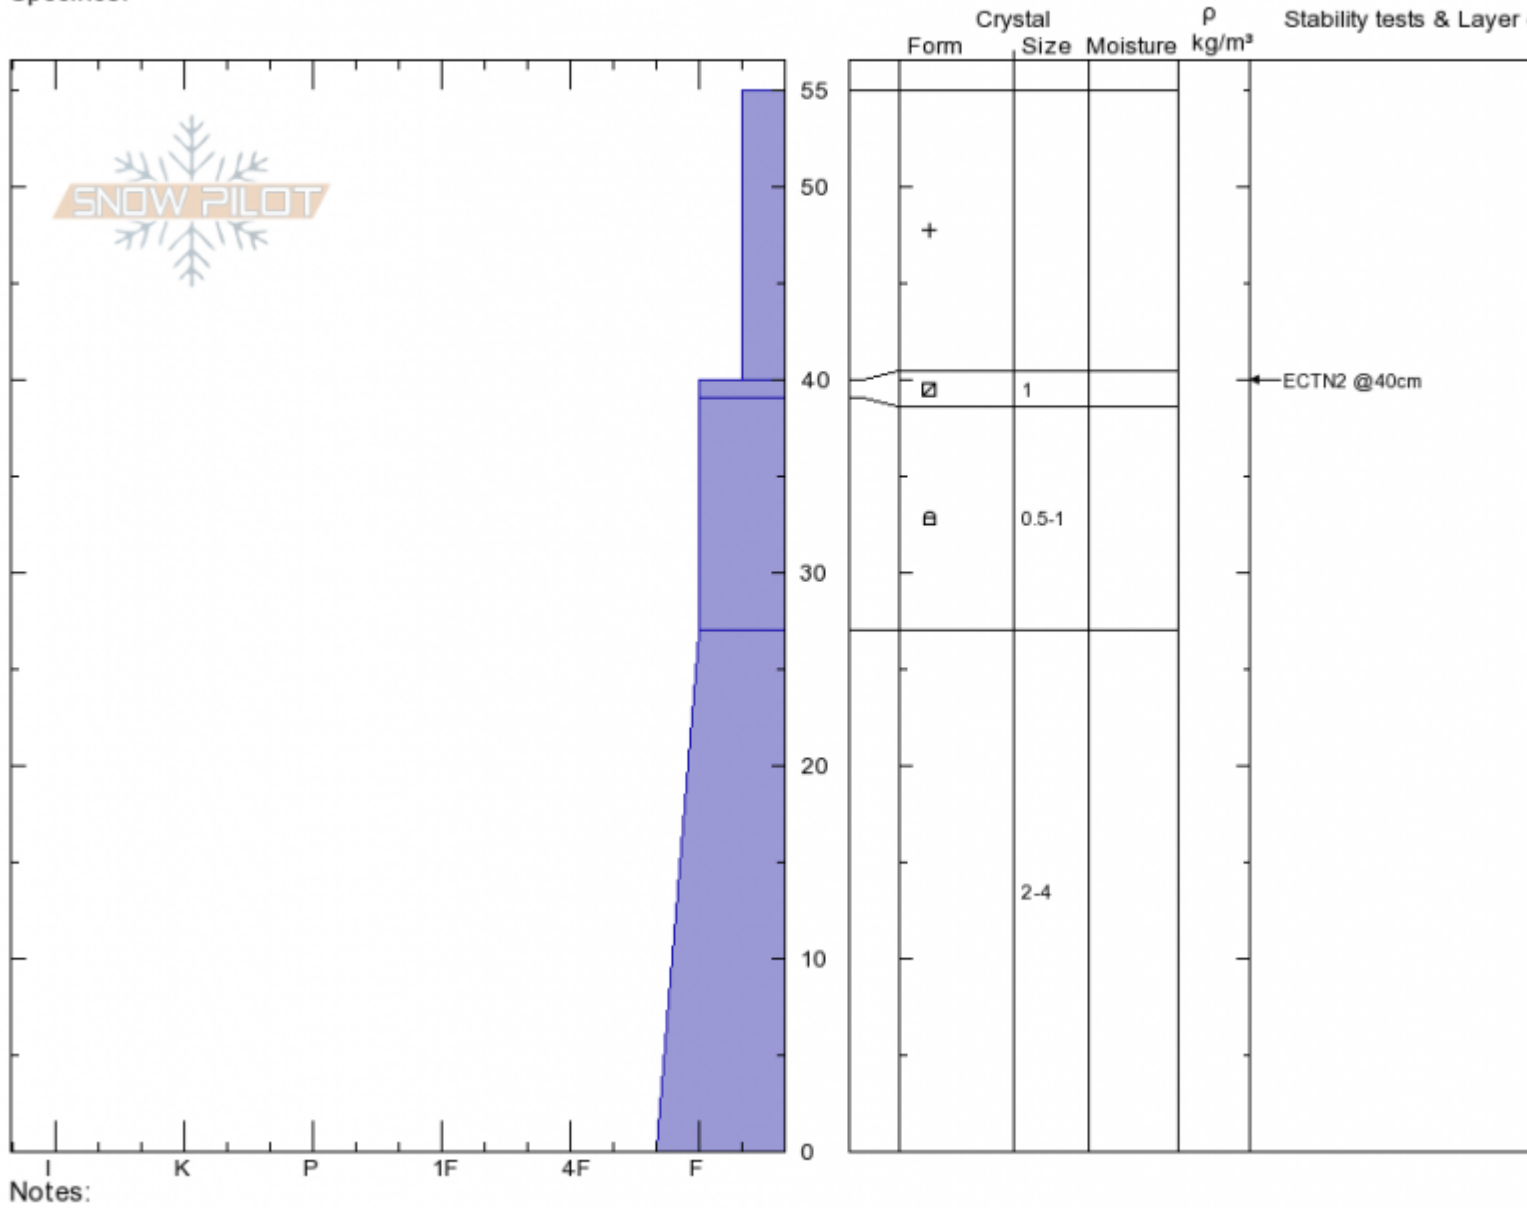

Bacon Rind Low
Madison Range-S
MT
 Elevation:
 Aspect: **120°**
 Specifics:

Doug Chabot-Admin
01/01/2020 - 10:00am
 Co-ord:
 Slope Angle: **32°**
 Wind Loading: **no**

Stability: **Fair**
 Air Temperature: **-9°C**
 Sky Cover: **OVC**
 Precipitation: **S1**
 Wind:

HS:55 Layer Notes:

Advisory Region
 Southern Madison
 Longitude
 -111.10W
 Latitude
 44.96N
 Southern Madison, 2020-01-01