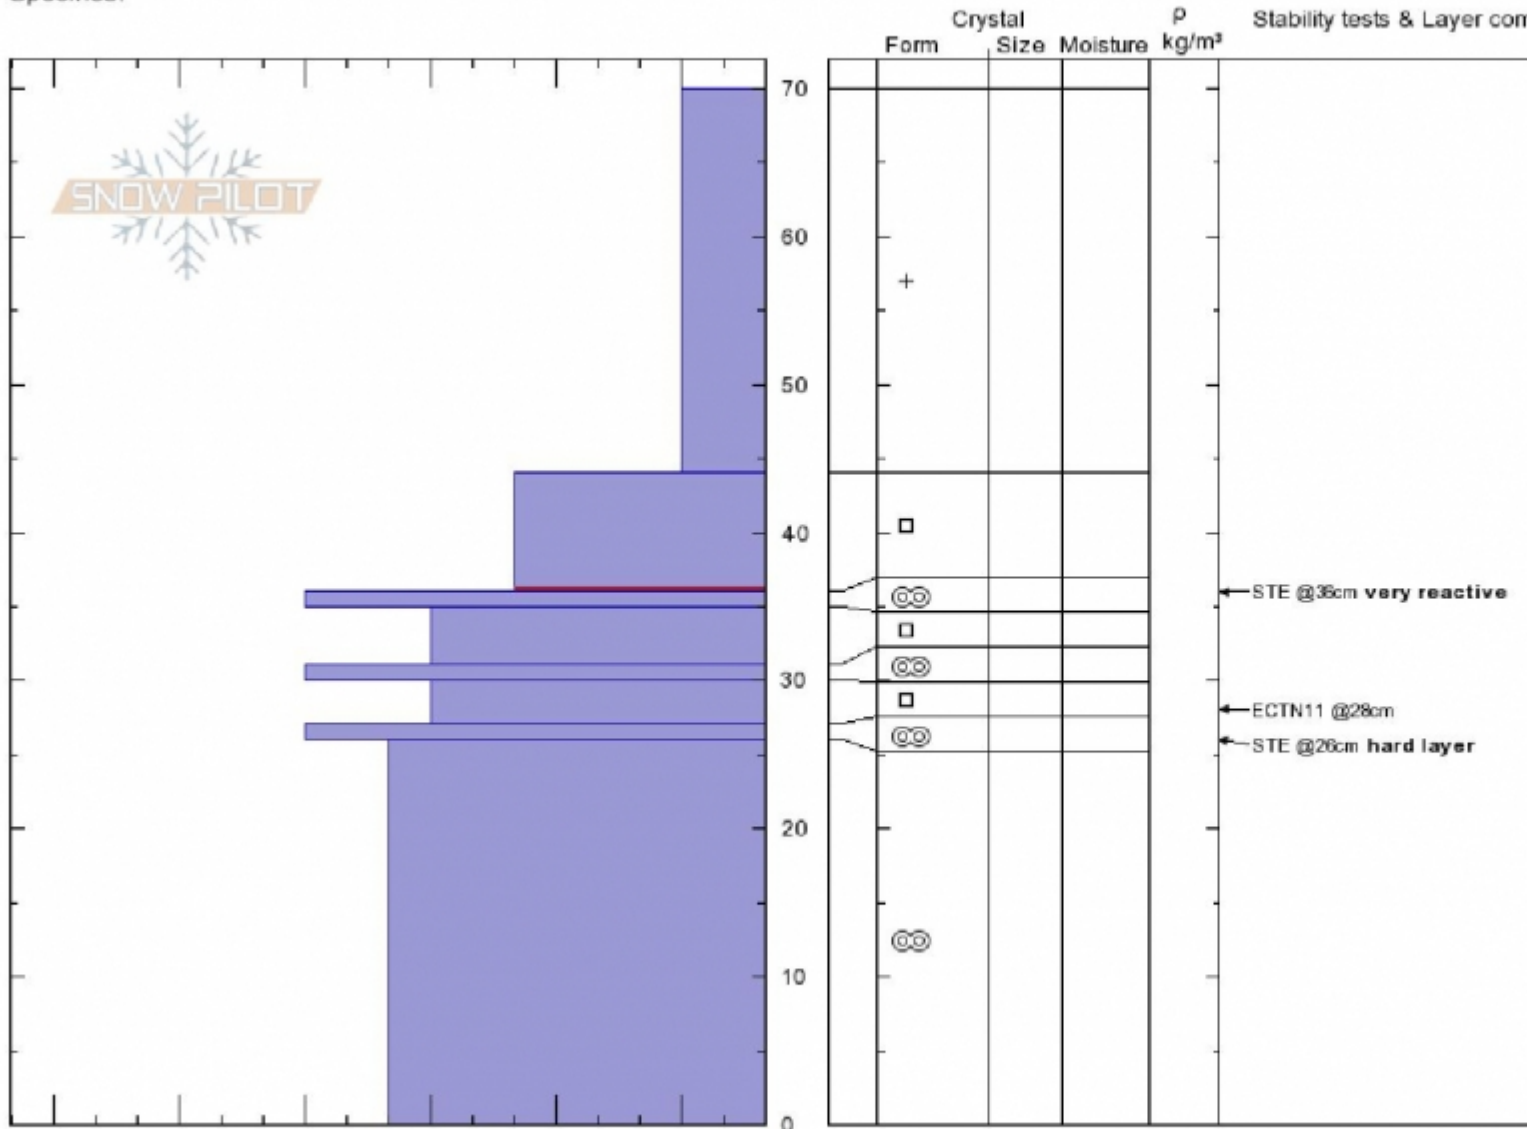

Lower Ole's
 Absaroka Range
 MT
 Elevation: 8872 ft
 Aspect: 185°
 Specifics:

Don Carroll
 01/03/2020 - 12:30pm
 Co-ord: 44.99106N, -109.90557W
 Slope Angle: 32°
 Wind Loading: yes

Stability:
 Air Temperature: 24°F
 Sky Cover: BKN
 Precipitation: S-1
 Wind: SW Moderate

HS:70
 Layer Notes:
 44-36cm: Problematic layer

Notes: shallow snowpack; new snow on facets; we skied 4 turns lower slope-experienced slough on crust

Advisory Region
 Cooke City
 Longitude
 -109.91W
 Latitude
 45.00N
 Cooke City, 2020-01-04