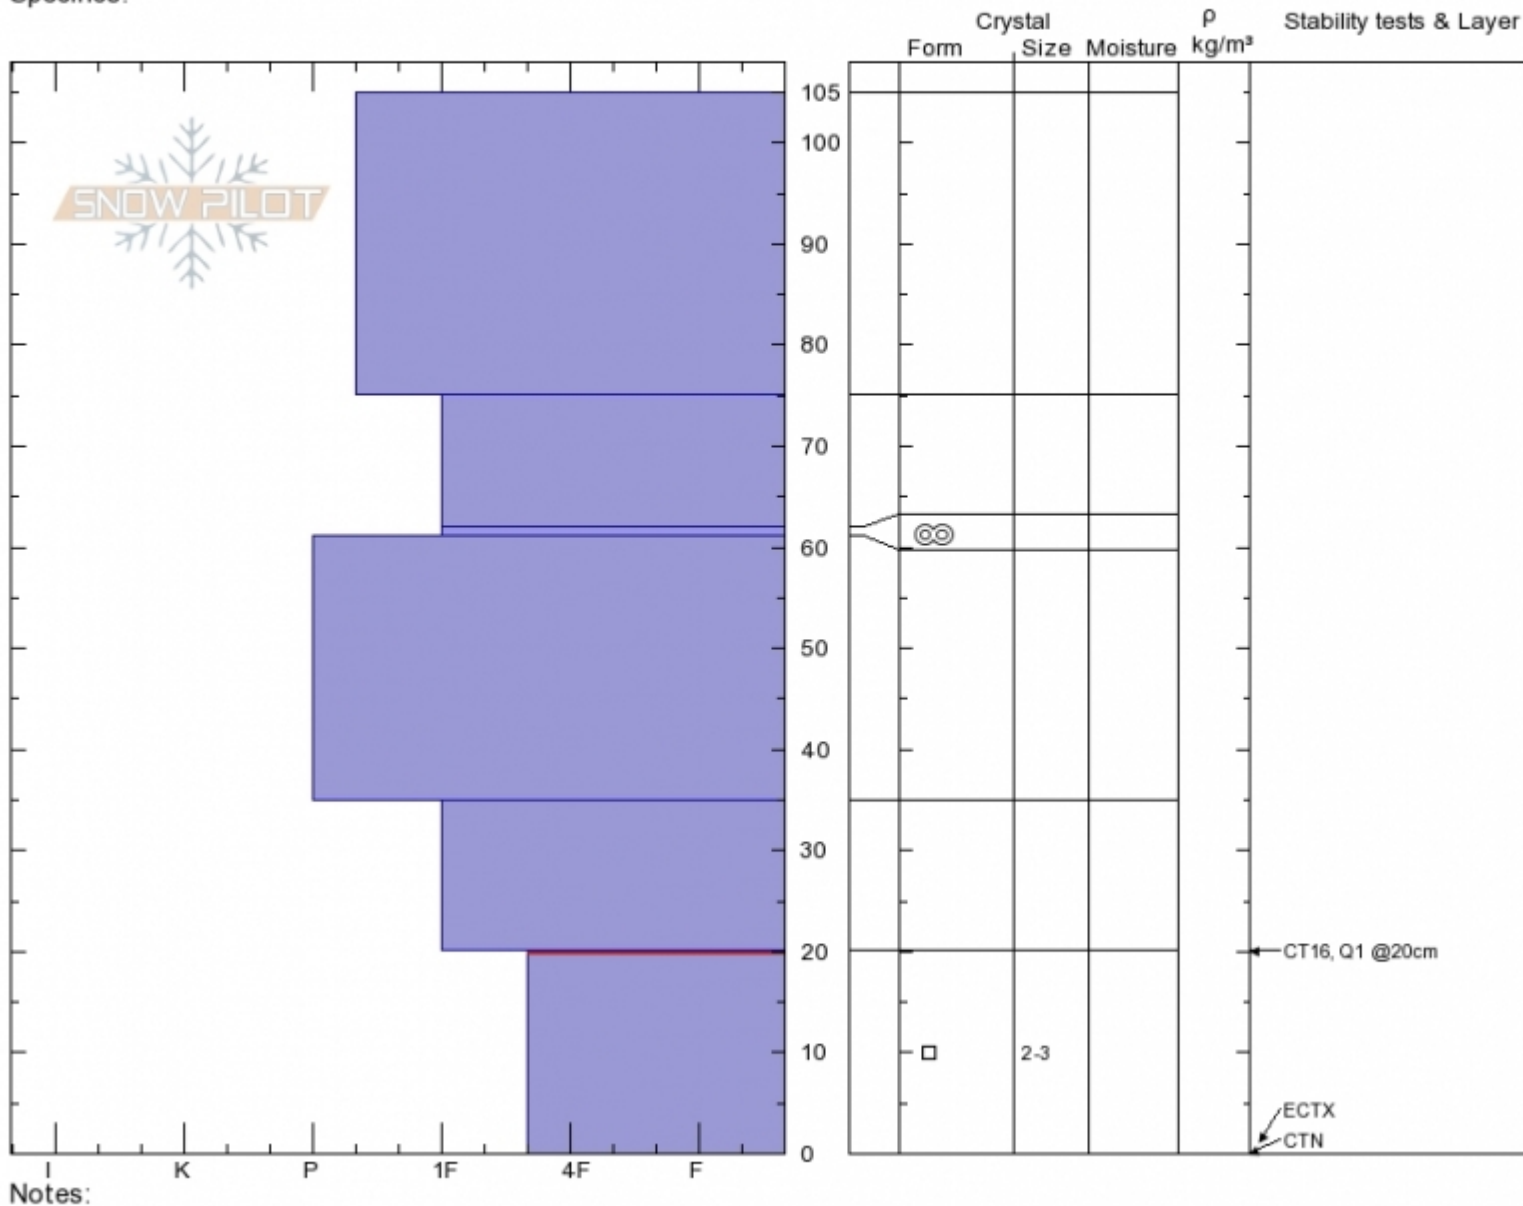

South Face Abundance Dave Zinn
Cooke City 12/30/2019 - 10:00am
MT Co-ord: 45.06843N, -110.01548W
 Elevation: 9985 ft Slope Angle: 30°
 Aspect: 170° Wind Loading:
 Specifics:

Stability: **Fair**
 Air Temperature:
 Sky Cover: **CLR**
 Precipitation: **NO**
 Wind: **Calm**

HS:105 Layer Notes:
 20-0cm: **Problematic layer**

Advisory Region
 Cooke City
 Longitude
 -110.02W
 Latitude
 45.07N
 Cooke City, 2020-01-04