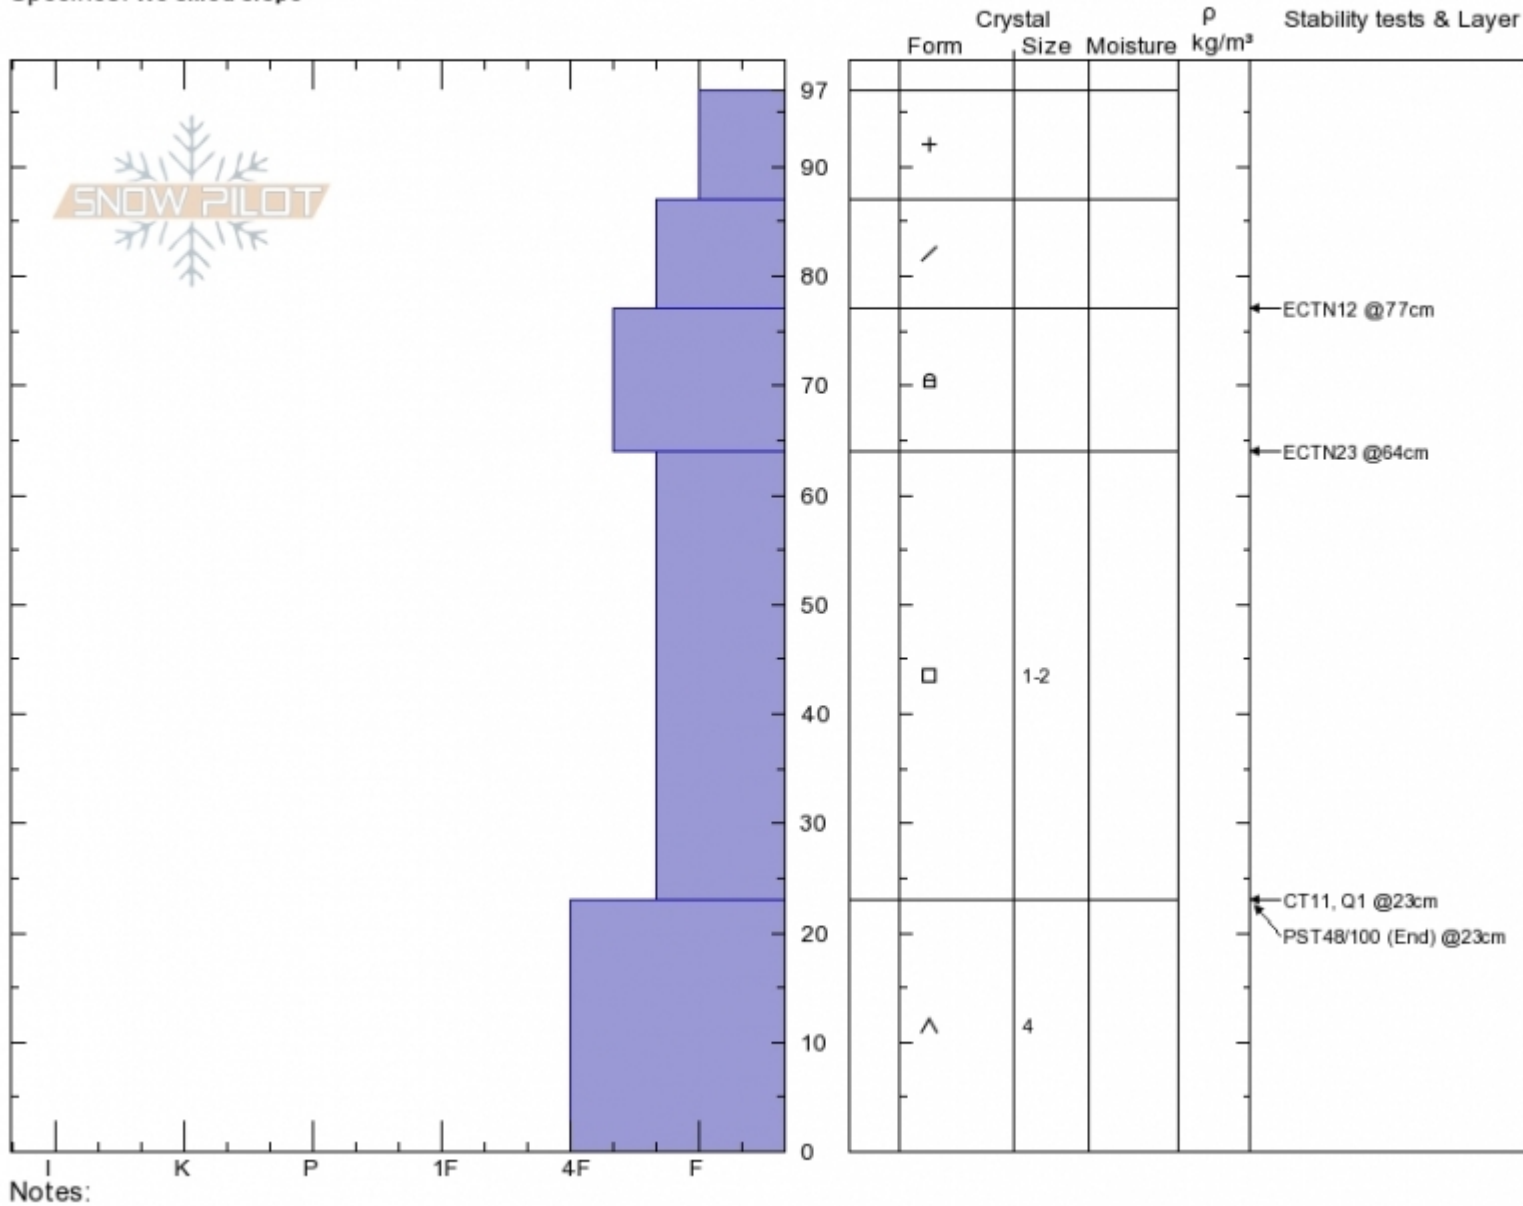

**Bacon Rind**  
**Madison Range-S**  
**MT**  
 Elevation: **8700 ft**  
 Aspect: **70°**  
 Specifics: **We skied slope**

**Spencer Jonas**  
**01/09/2020 - 12:30pm**  
 Co-ord: **44.95980N, -111.09907W**  
 Slope Angle: **25°**  
 Wind Loading: **no**

Stability: **HS:97**  
 Air Temperature:  
 Sky Cover: **SCT**  
 Precipitation: **NO**  
 Wind: **Calm**

Layer Notes:

Advisory Region  
 Southern Madison  
 Longitude  
 -111.10W  
 Latitude  
 44.96N  
 Southern Madison, 2020-01-09