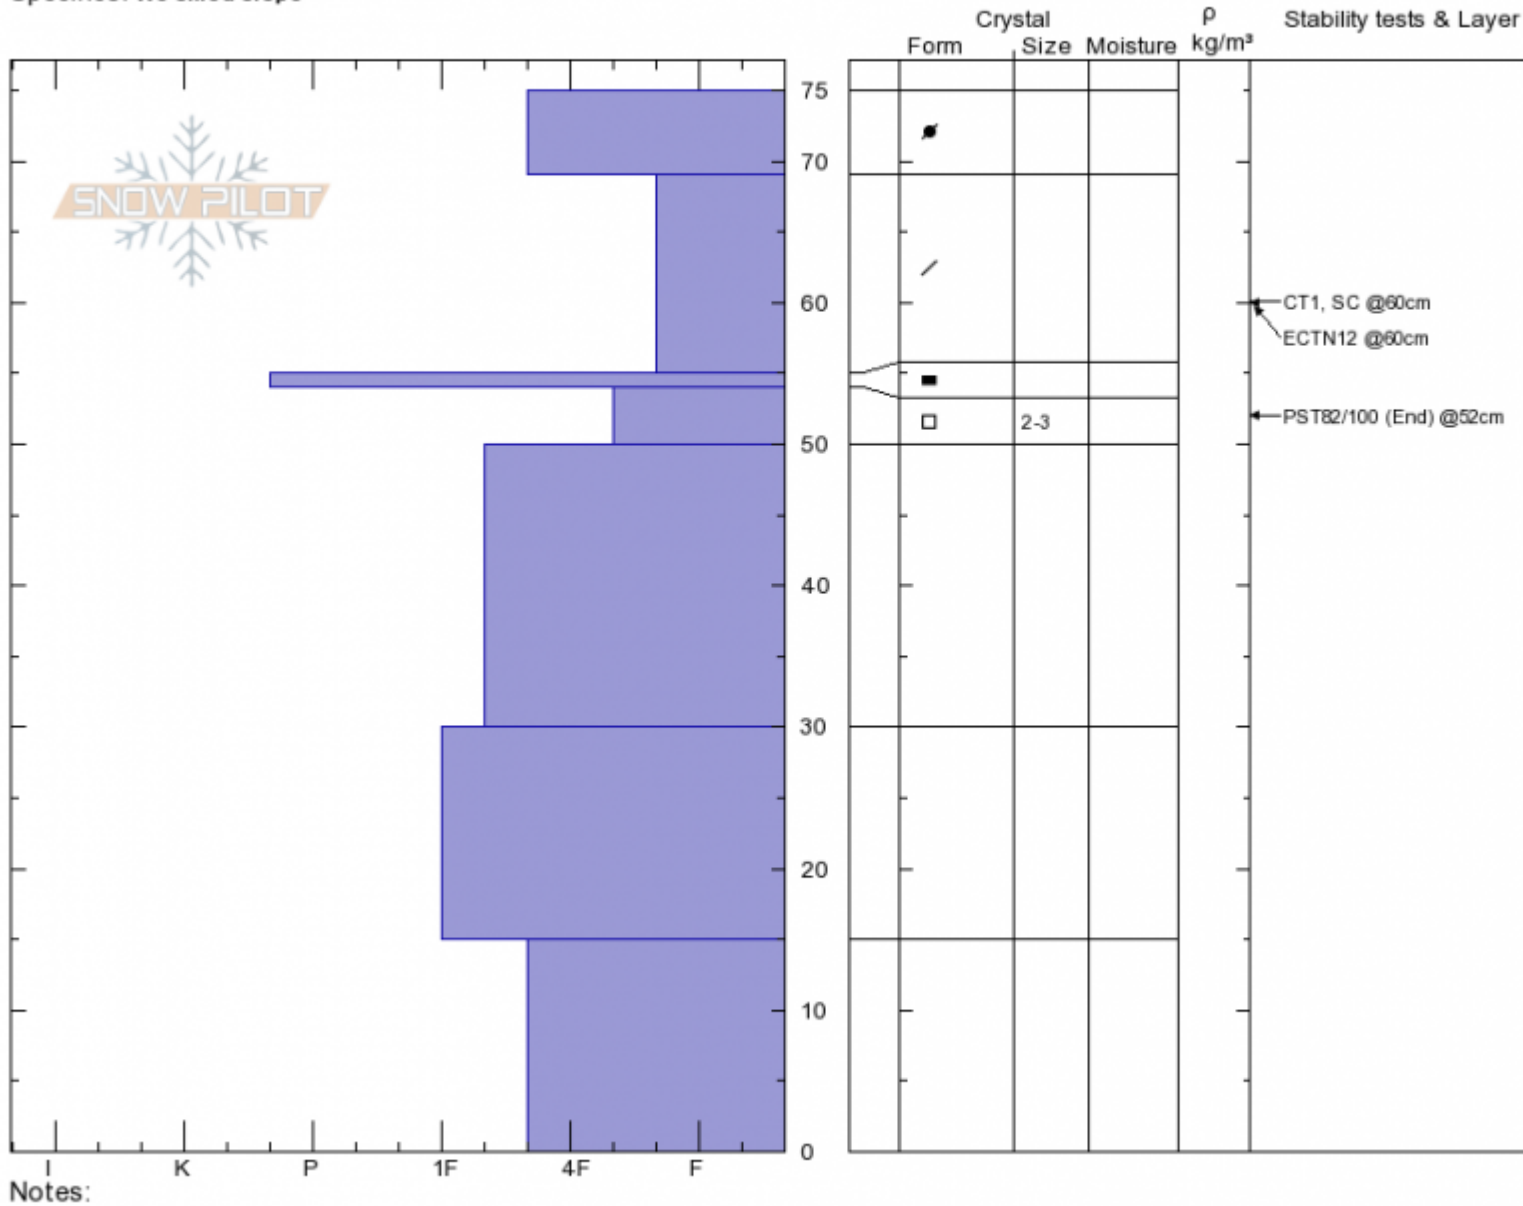

Blackmore- North Face **Andrew Schauer**
Gallatin Range-N **01/11/2020 - 1:30pm**
MT **Co-ord: 45.44750N, -111.00280W**
Elevation: 9480 ft **Slope Angle: 35°**
Aspect: 305° **Wind Loading: yes**
Specifics: We skied slope

Stability: Good
Air Temperature:
Sky Cover: OVC
Precipitation: S-1
Wind: N Light Breeze

HS:75 **Layer Notes:**
 54-50cm:**Problematic layer**

Notes:
 Advisory Region
 Northern Gallatin
 Longitude
 -111.00W
 Latitude
 45.45N
 Northern Gallatin, 2020-01-11