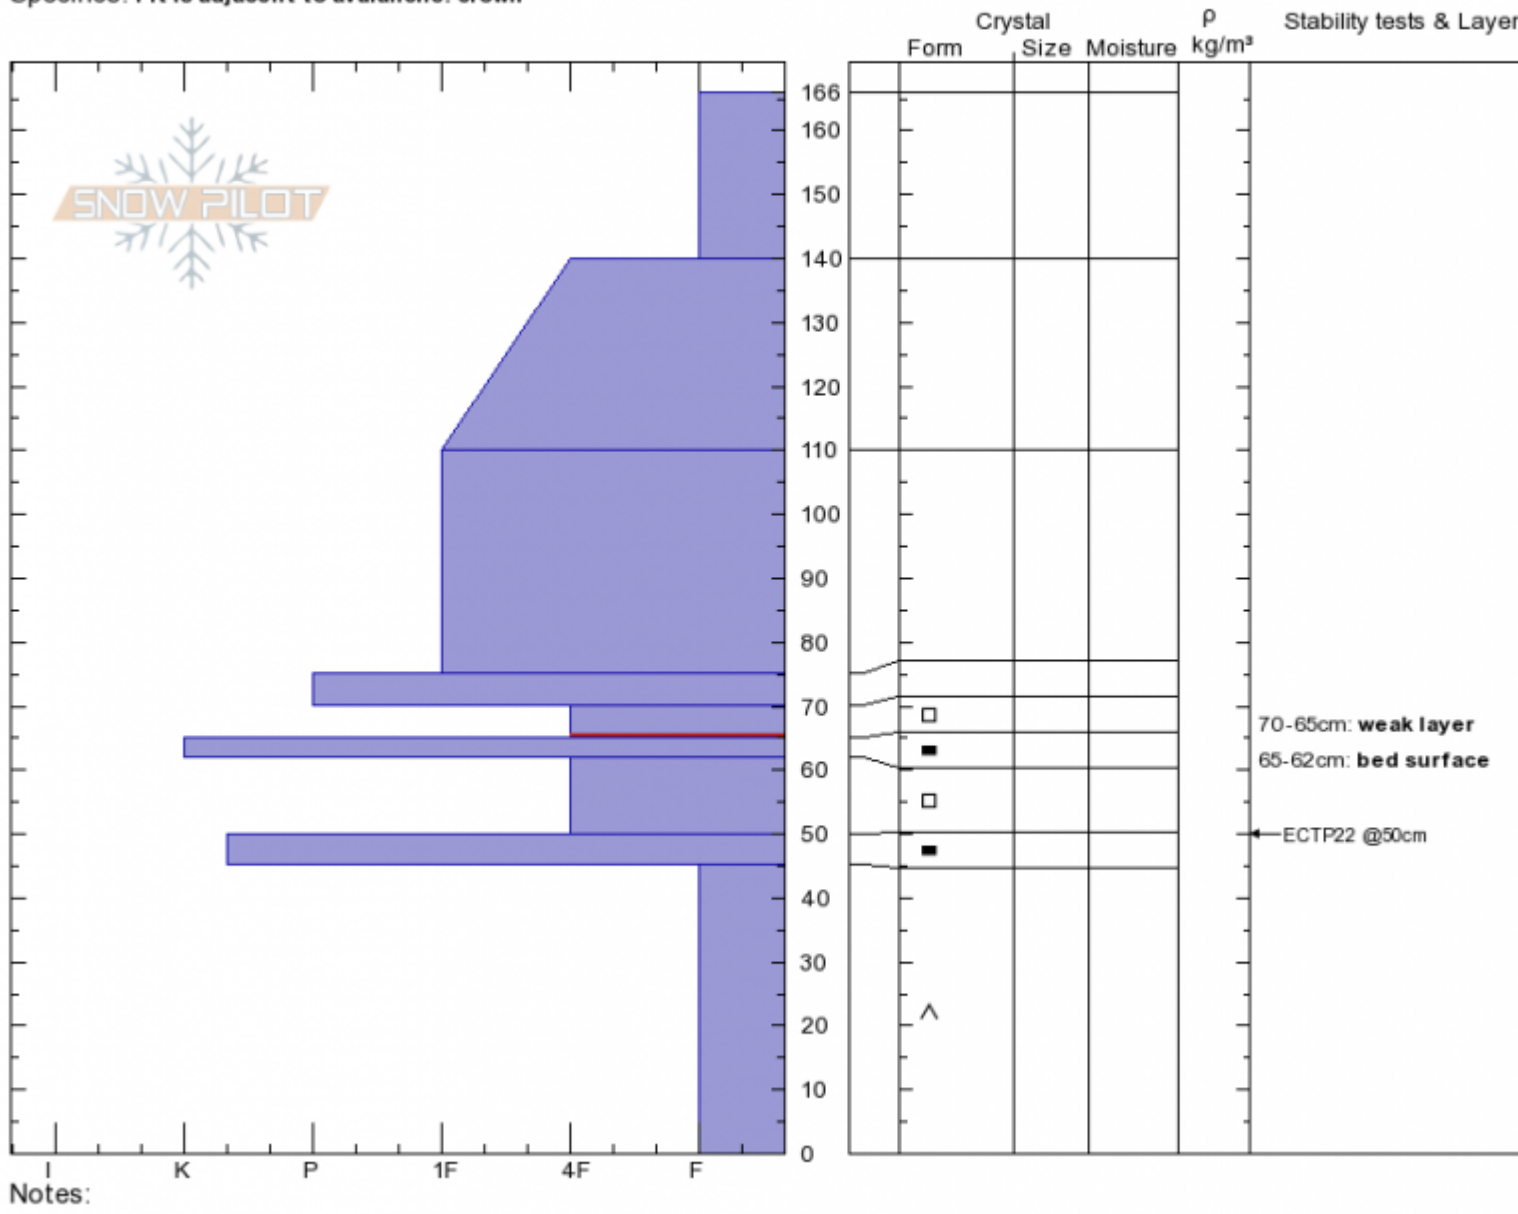

3rd Yellowmule Crown
 Madison Range-N
 MT
 Elevation: 9150 ft
 Aspect: 45°
 Specifics: Pit is adjacent to avalanche: crown

Doug Chabot-Admin
 01/12/2020 - 11:50am
 Co-ord: 45.19184N, -111.42746W
 Slope Angle: 47°
 Wind Loading: yes

Stability:
 Air Temperature: -7°C
 Sky Cover: OVC
 Precipitation: NO
 Wind: SW Light Breeze

HS:166 Layer Notes:
 70-65cm: weak layer
 70-65cm: Problematic layer
 65-62cm: bed surface

Advisory Region
 Northern Madison
 Longitude
 -111.38W
 Latitude
 45.17N
 Northern Madison, 2020-01-13