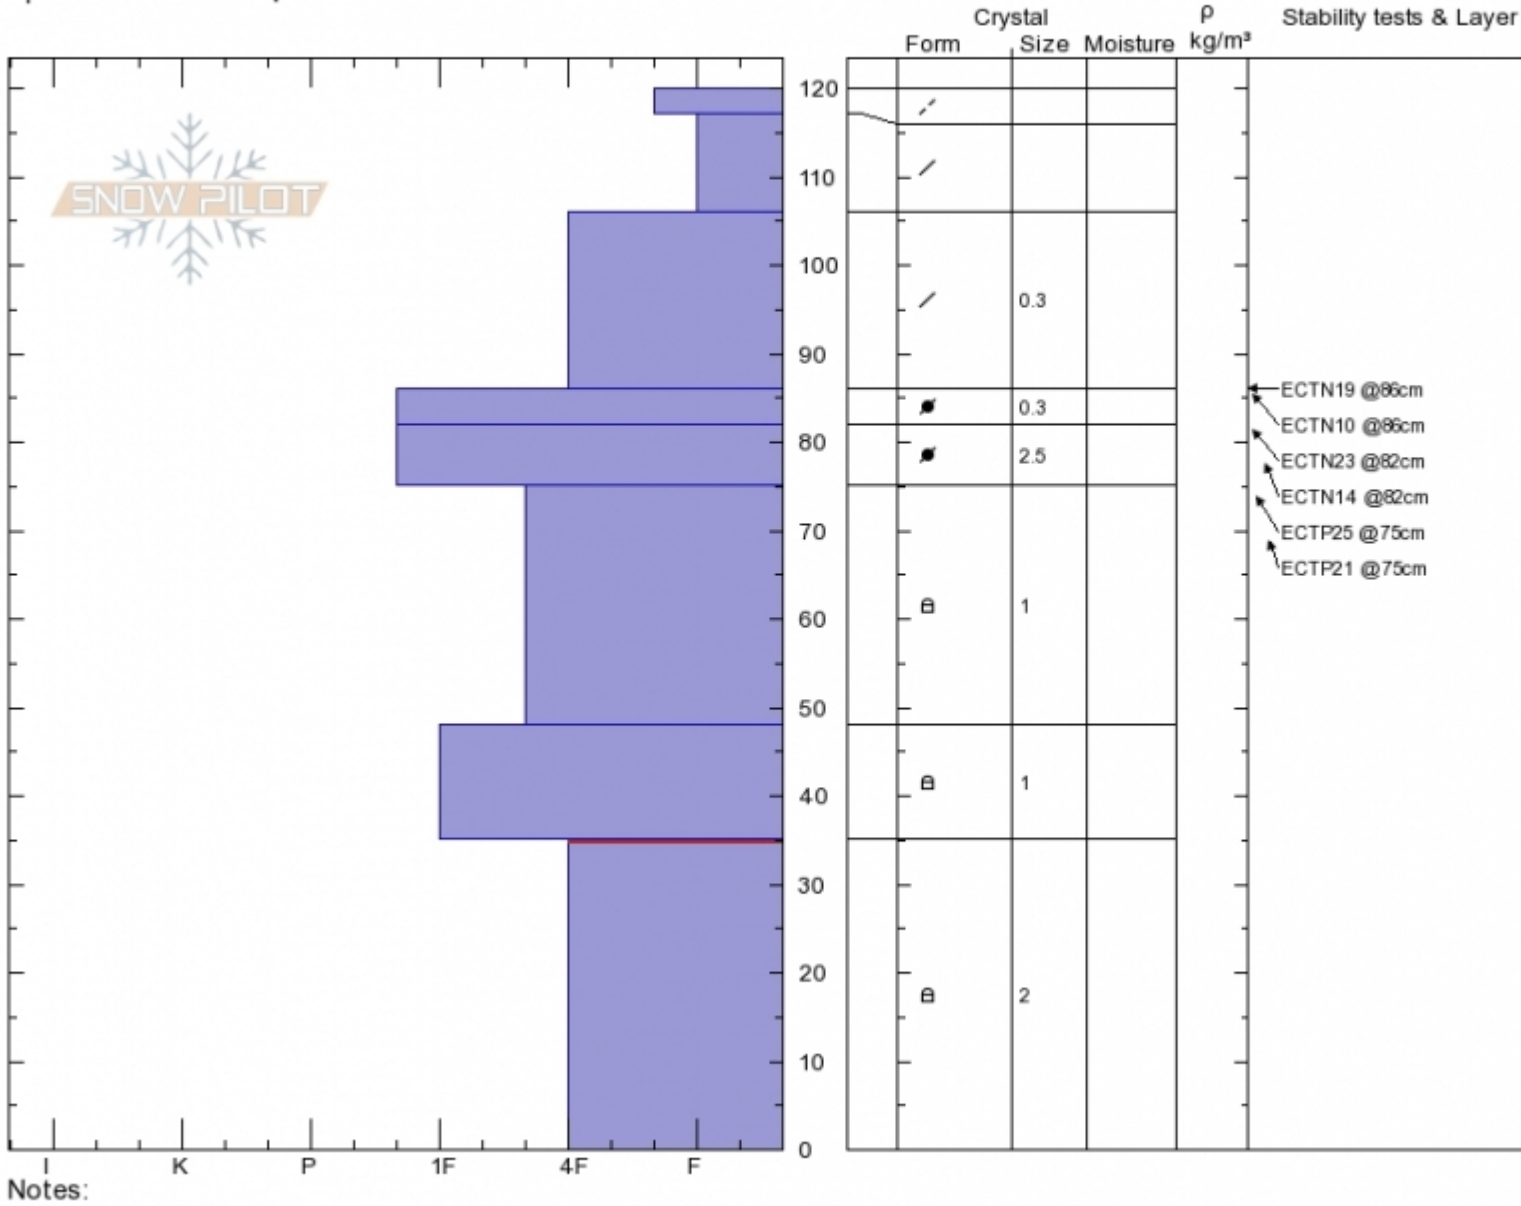

Sheep Creek W. Facing
Cooke City
MT
 Elevation: **8715 ft**
 Aspect: **270°**
 Specifics: **We skied slope**

Dave Zinn
01/13/2020 - 9:30am
 Co-ord: **45.03176N, -109.96042W**
 Slope Angle: **25°**
 Wind Loading: **previous**

Stability: **Good**
 Air Temperature: **-12°C**
 Sky Cover: **OVC**
 Precipitation: **S-1**
 Wind: **NW Moderate**

HS:120 Layer Notes:
 35-0cm: **Problematic layer**

Advisory Region
 Cooke City
 Longitude
 -109.96W
 Latitude
 45.03N
 Cooke City, 2020-01-14