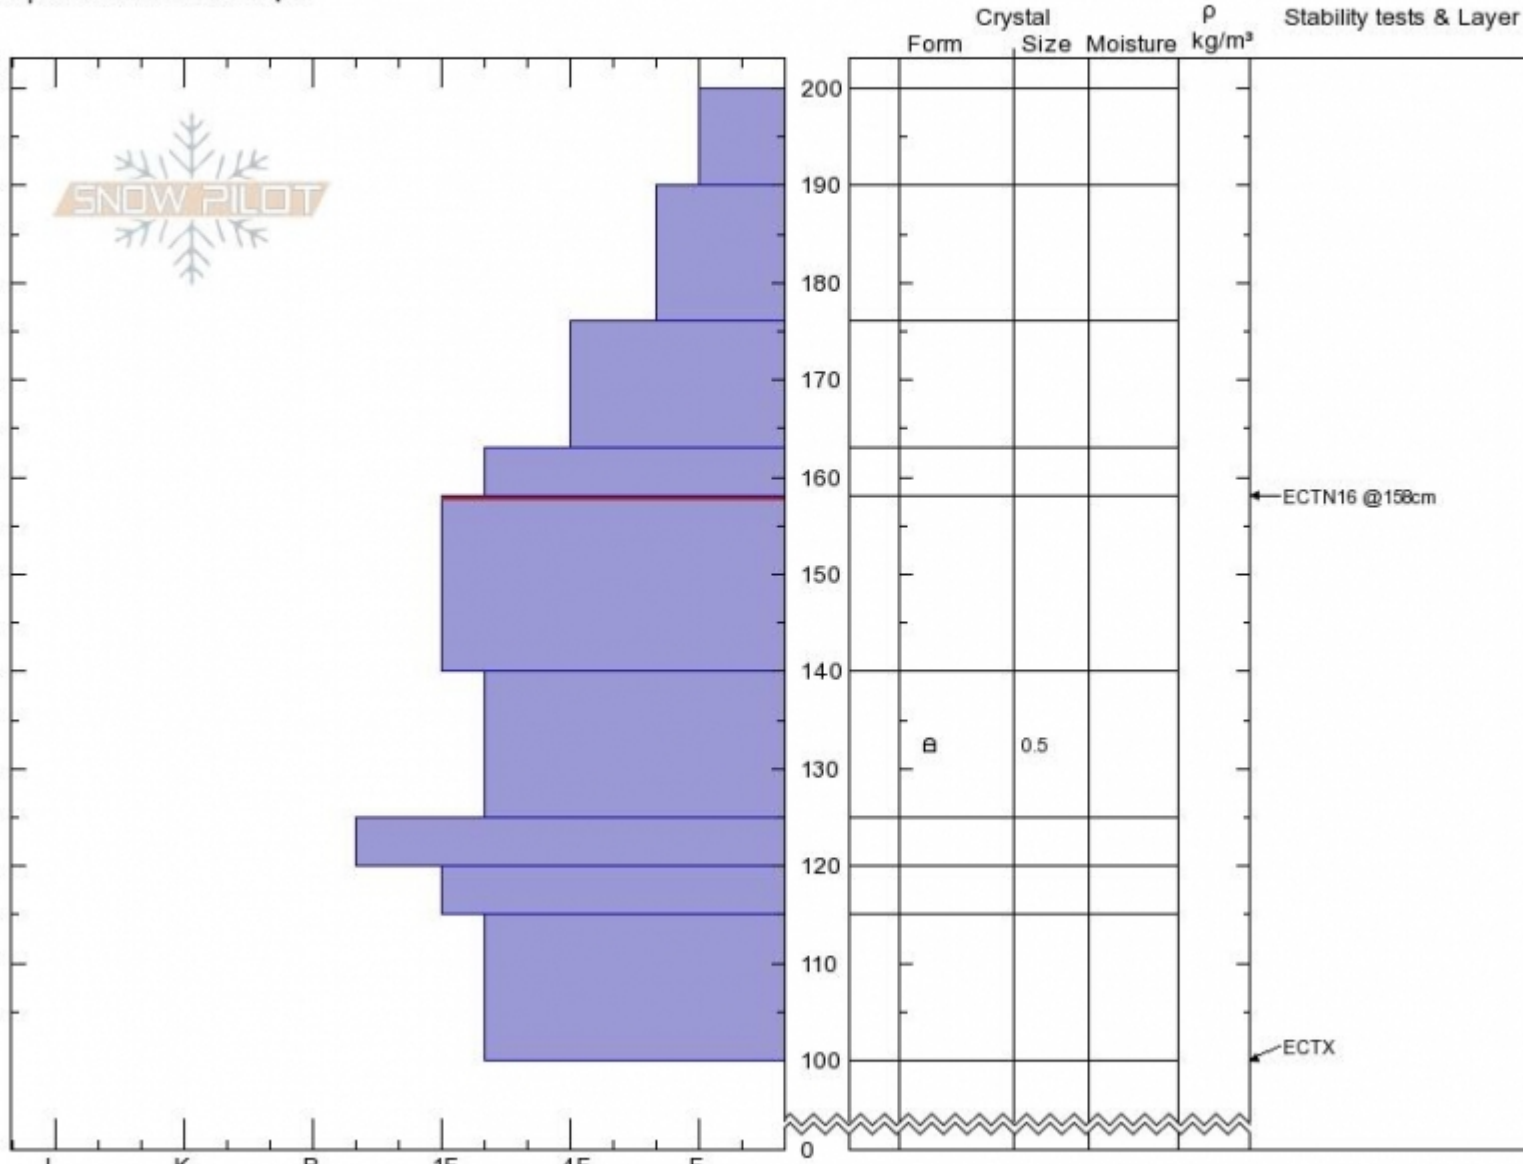

east Mt. Republic
Absaroka Range
MT
 Elevation: **9359 ft**
 Aspect: **60°**
 Specifics: **We skied slope**

Beau Fredlund
01/17/2020 - 11:00am
 Co-ord: **45.00539N, -109.94383E**
 Slope Angle: **27°**
 Wind Loading:

Stability:
 Air Temperature:
 Sky Cover:
 Precipitation: **S1**
 Wind: **W Moderate**

HS:200 Layer Notes:
 158-140cm: **Problematic layer**

Notes: Great looking snowpack in this location. Fairly widespread wind effect above 9700' from moderate to strong SWerly winds Jan. 1 of light snow on top of that wind effect. No collapsing. Minor cracking in exposed, ridgeline locations.

Advisory Region
 Cooke City
 Longitude
 -109.96W
 Latitude
 45.00N
 Cooke City, 2020-01-18