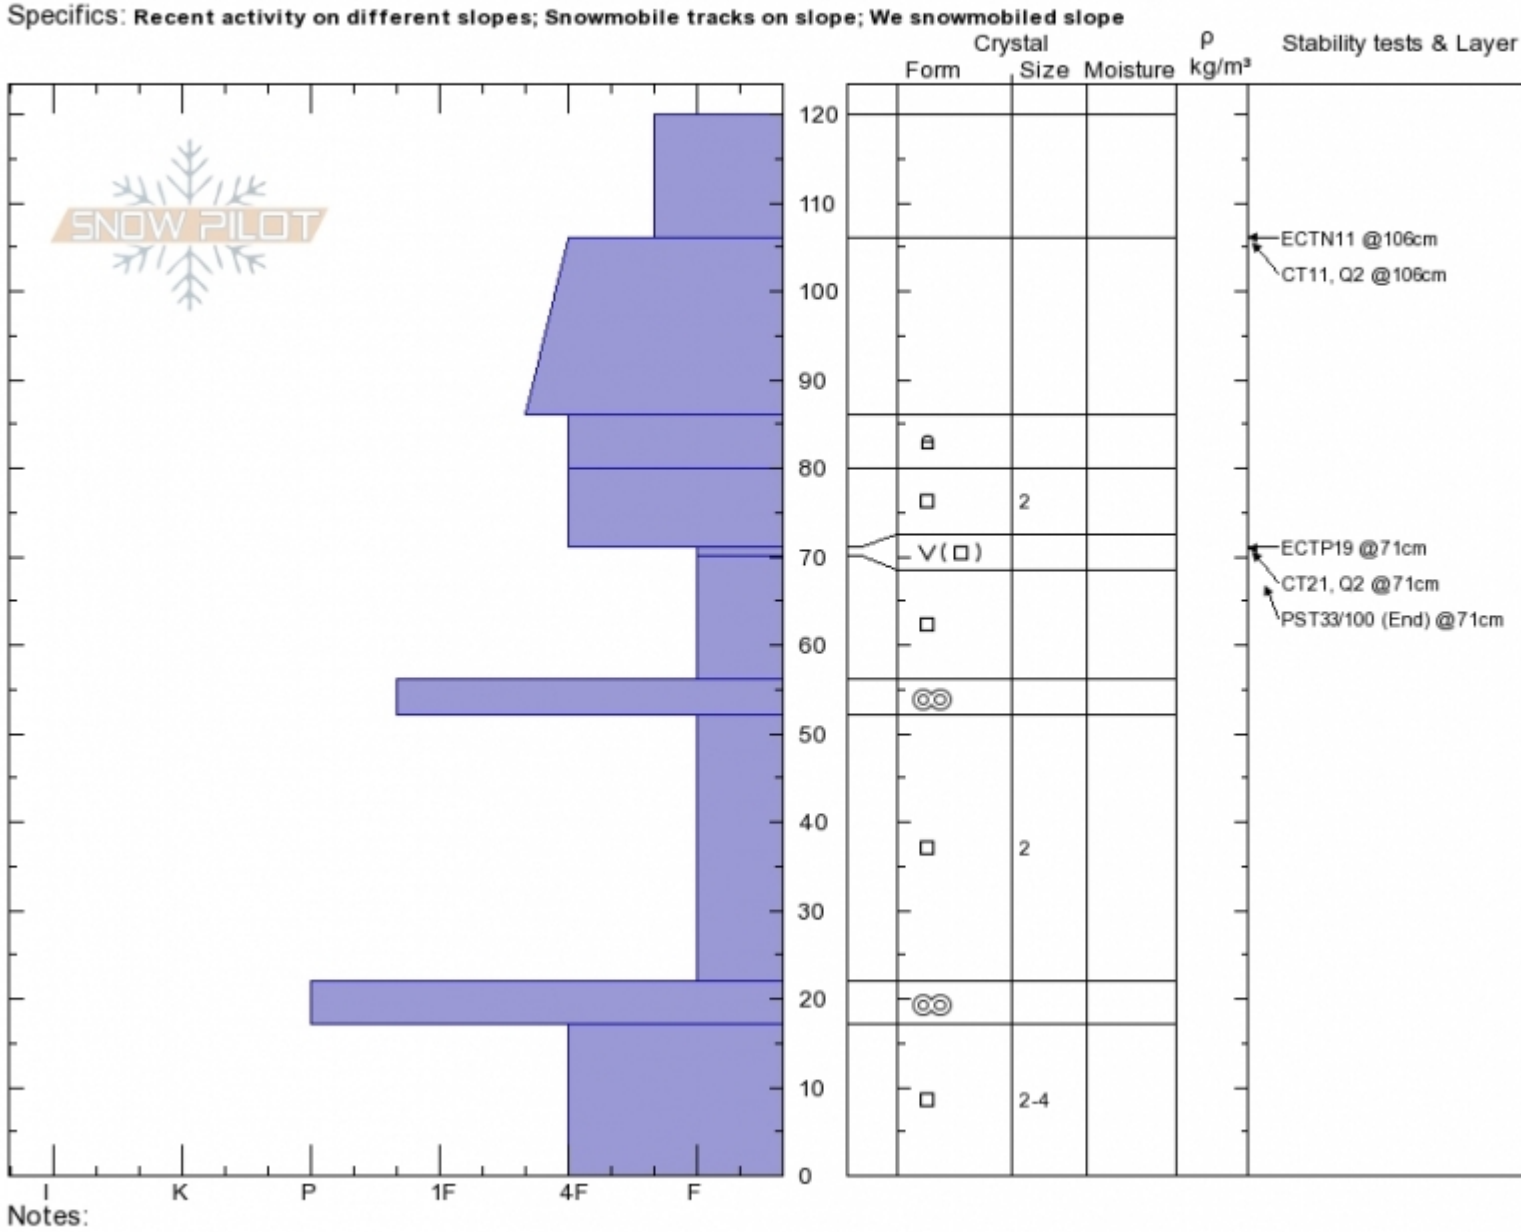

McAtee Basin
Madison Range-N
MT
 Elevation: **9300 ft**
 Aspect: **20°**
 Specifics: **Recent activity on different slopes; Snowmobile tracks on slope; We snowmobiled slope**

Ian Hoyer
01/21/2020 - 1:00pm
 Co-ord: **45.18772N, -111.45896W**
 Slope Angle: **28°**
 Wind Loading: **no**

Stability: **Fair**
 Air Temperature:
 Sky Cover: **FEW**
 Precipitation: **NO**
 Wind: **Calm**

HS:120 Layer Notes:
 71-70cm:**Problematic layer**

Advisory Region
 Northern Madison
 Longitude
 -111.44W
 Latitude
 45.18N
 Northern Madison, 2020-01-21