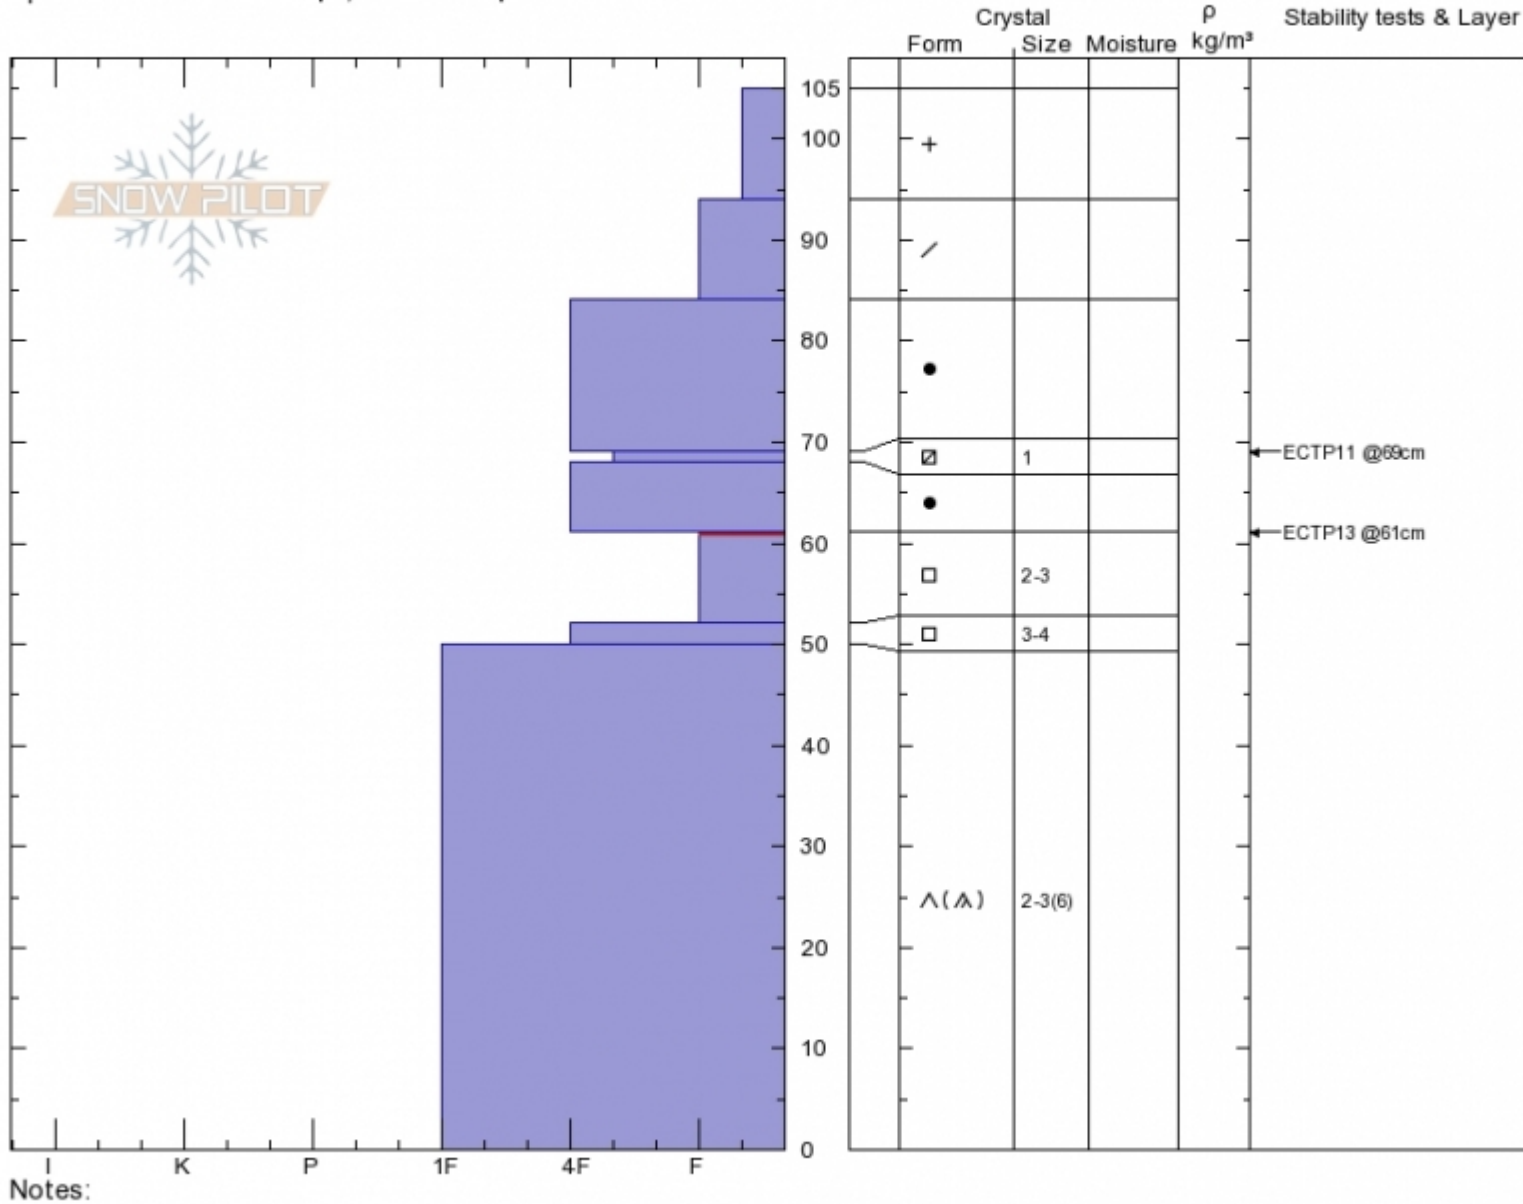

Lower Flanders
 Gallatin Range-N
 MT
 Elevation: 9283 ft
 Aspect: 100°
 Specifics: Ski tracks on slope; We skied slope

Dave Zinn
 01/22/2020 - 12:00pm
 Co-ord: 45.43204N, -110.93938W
 Slope Angle: 28°
 Wind Loading: no

Stability: Fair
 Air Temperature:
 Sky Cover: SCT
 Precipitation: NO
 Wind: Calm

HS:105 Layer Notes:
 61-52cm:Problematic layer

Advisory Region
 Northern Gallatin
 Longitude
 -110.94W
 Latitude
 45.43N
 Northern Gallatin, 2020-01-22