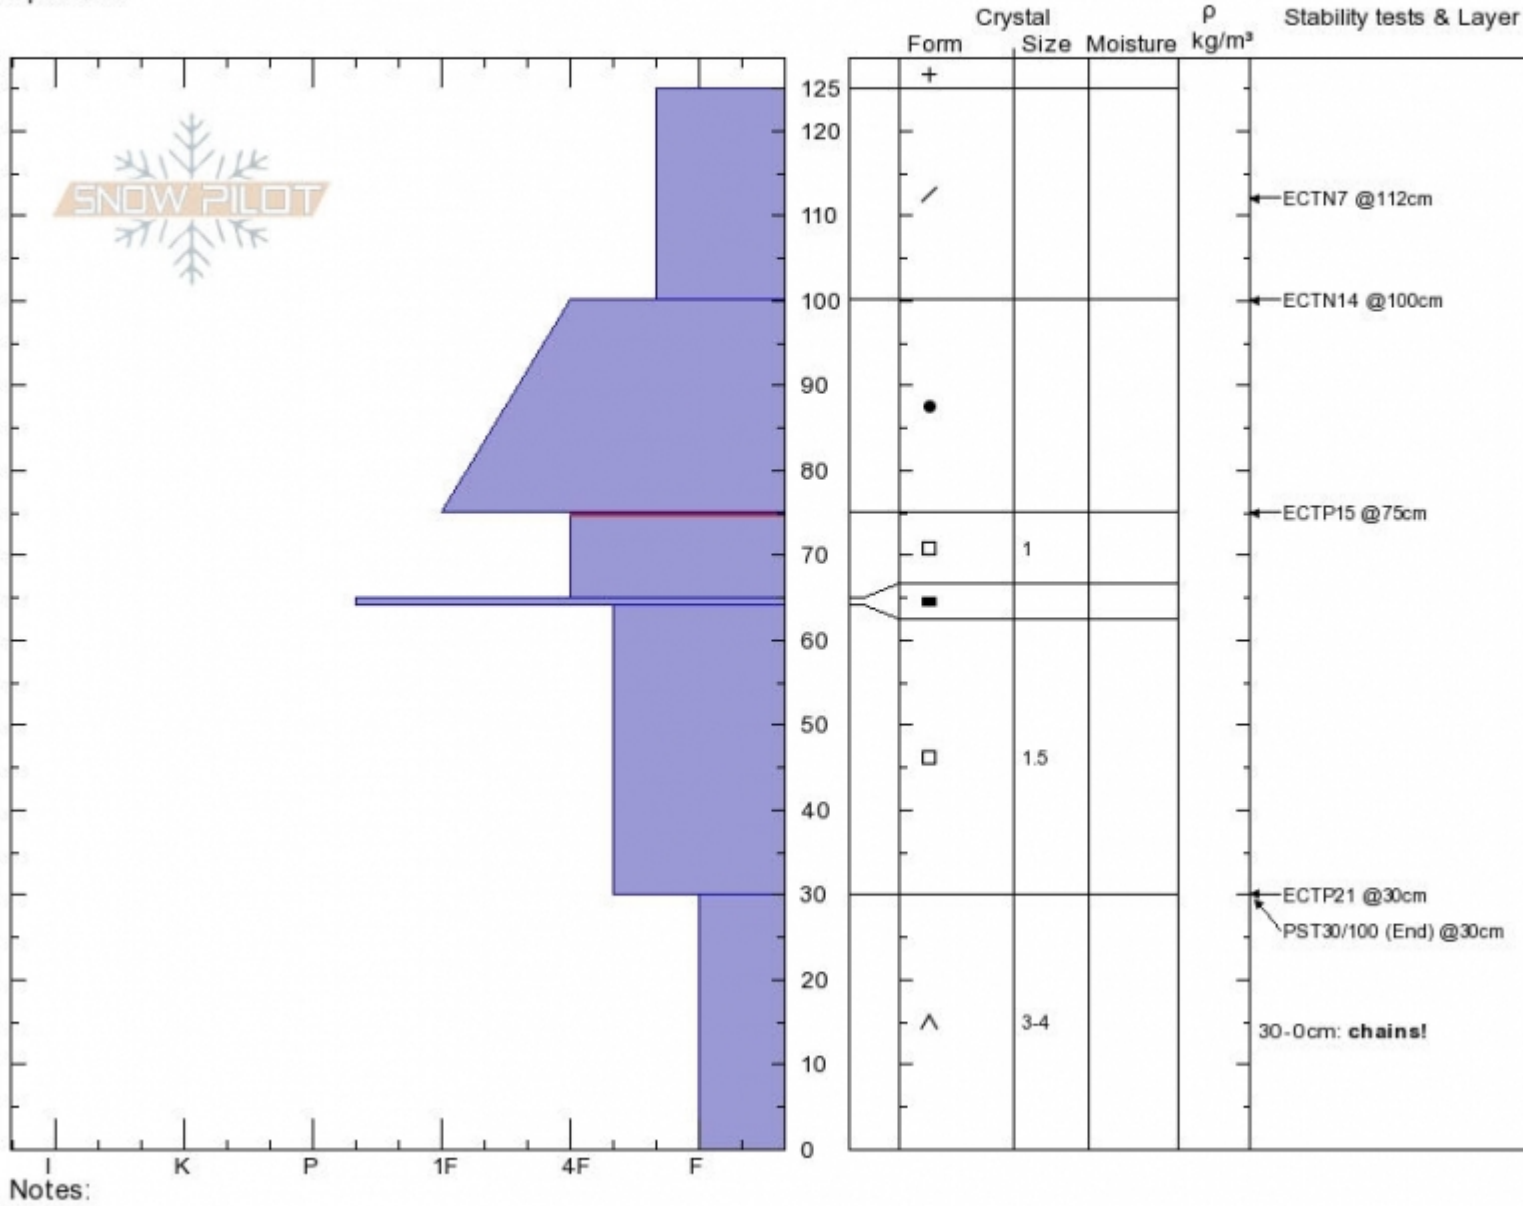

Ernest Miller Ridge
 Madison Range-S
 MT
 Elevation: 9170 ft
 Aspect: E
 Specifics:

Zachary Miller
 01/23/2020 - 12:15pm
 Co-ord: 44.94318N, -111.13251W
 Slope Angle: 36°
 Wind Loading: previous

Stability:
 Air Temperature: -1°C
 Sky Cover: X
 Precipitation: S-1
 Wind: Calm

HS:125 Layer Notes:
 75-65cm: Problematic layer
 30-0cm: chains!

Advisory Region
 Southern Madison
 Longitude
 -111.13W
 Latitude
 44.96N
 Southern Madison, 2020-01-24