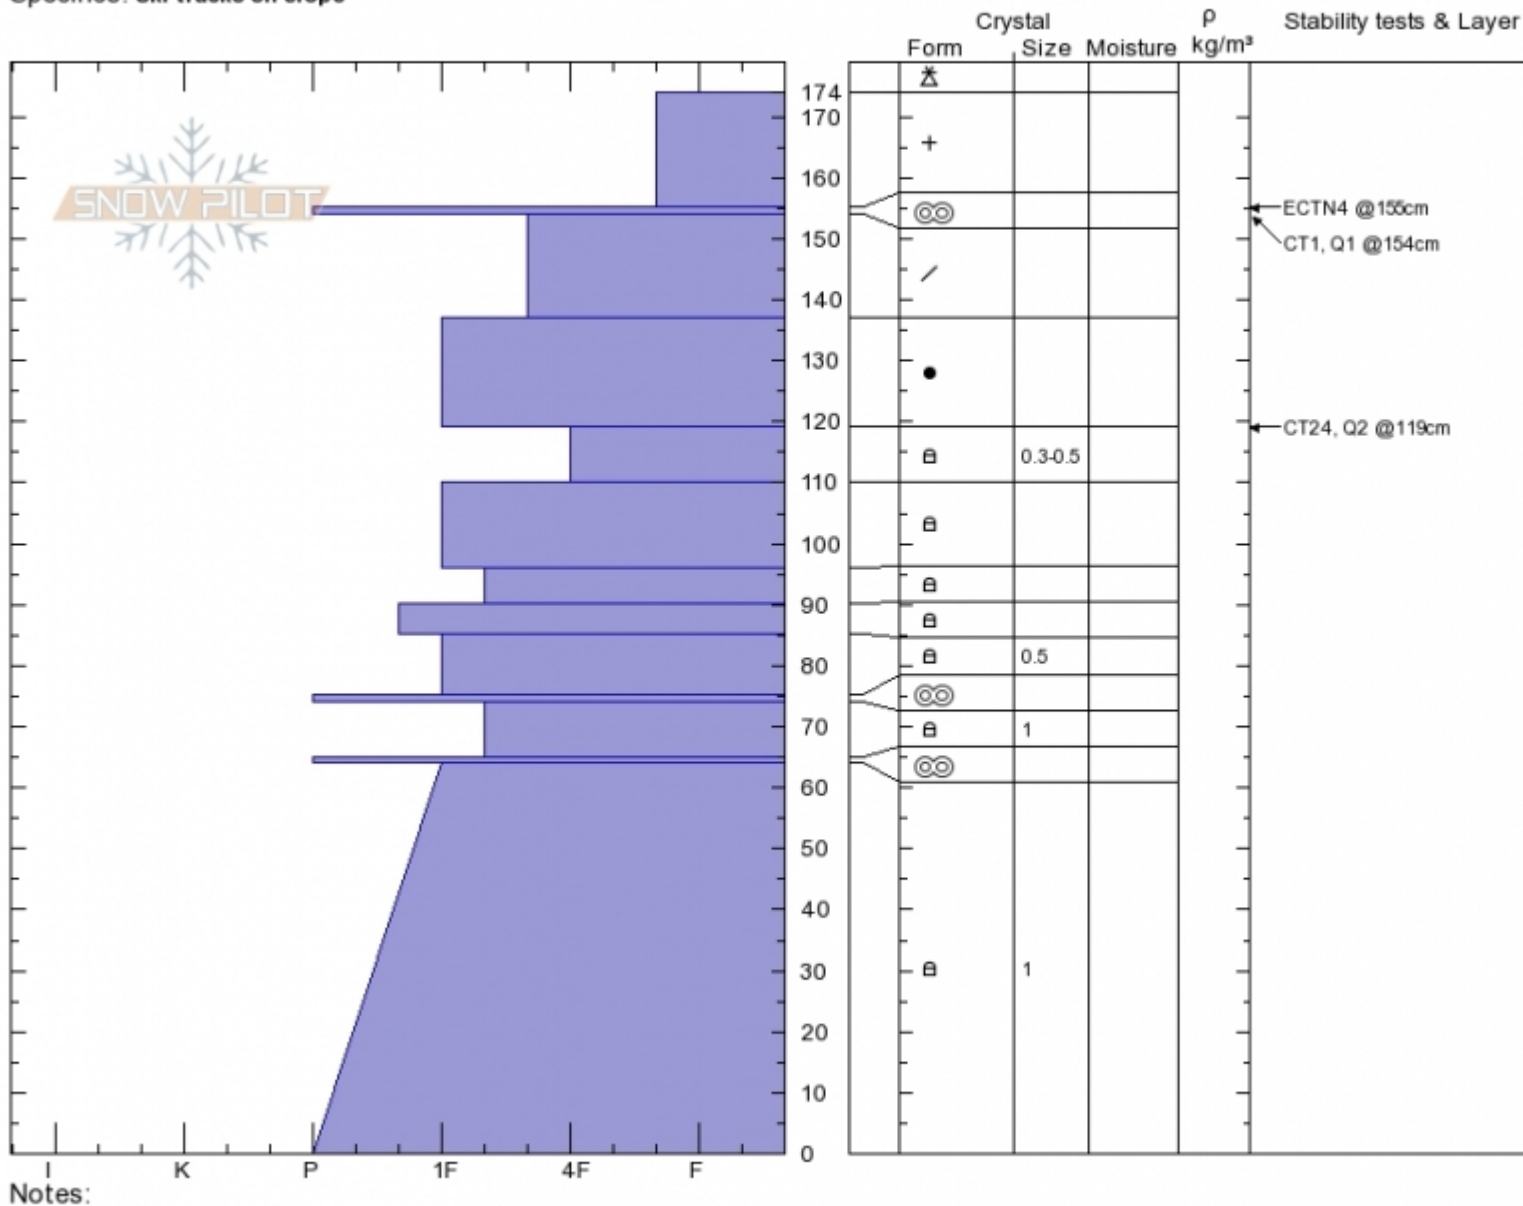

**N Side of Texas Meadow Spencer Jonas**

**Bridger Range** 01/27/2020 - 1:00pm  
**MT** Co-ord: 45.83014N, -110.92960W  
 Elevation: 7800 ft Slope Angle: 25°  
 Aspect: 340° Wind Loading: no  
 Specifics: Ski tracks on slope

Stability: HS:174 Layer Notes:  
 Air Temperature:  
 Sky Cover: **SCT**  
 Precipitation: **NO**  
 Wind: **Calm**

Notes:  
 Advisory Region  
 Bridger Range  
 Longitude  
 -110.93W  
 Latitude  
 45.84N  
 Bridger Range, 2020-01-27