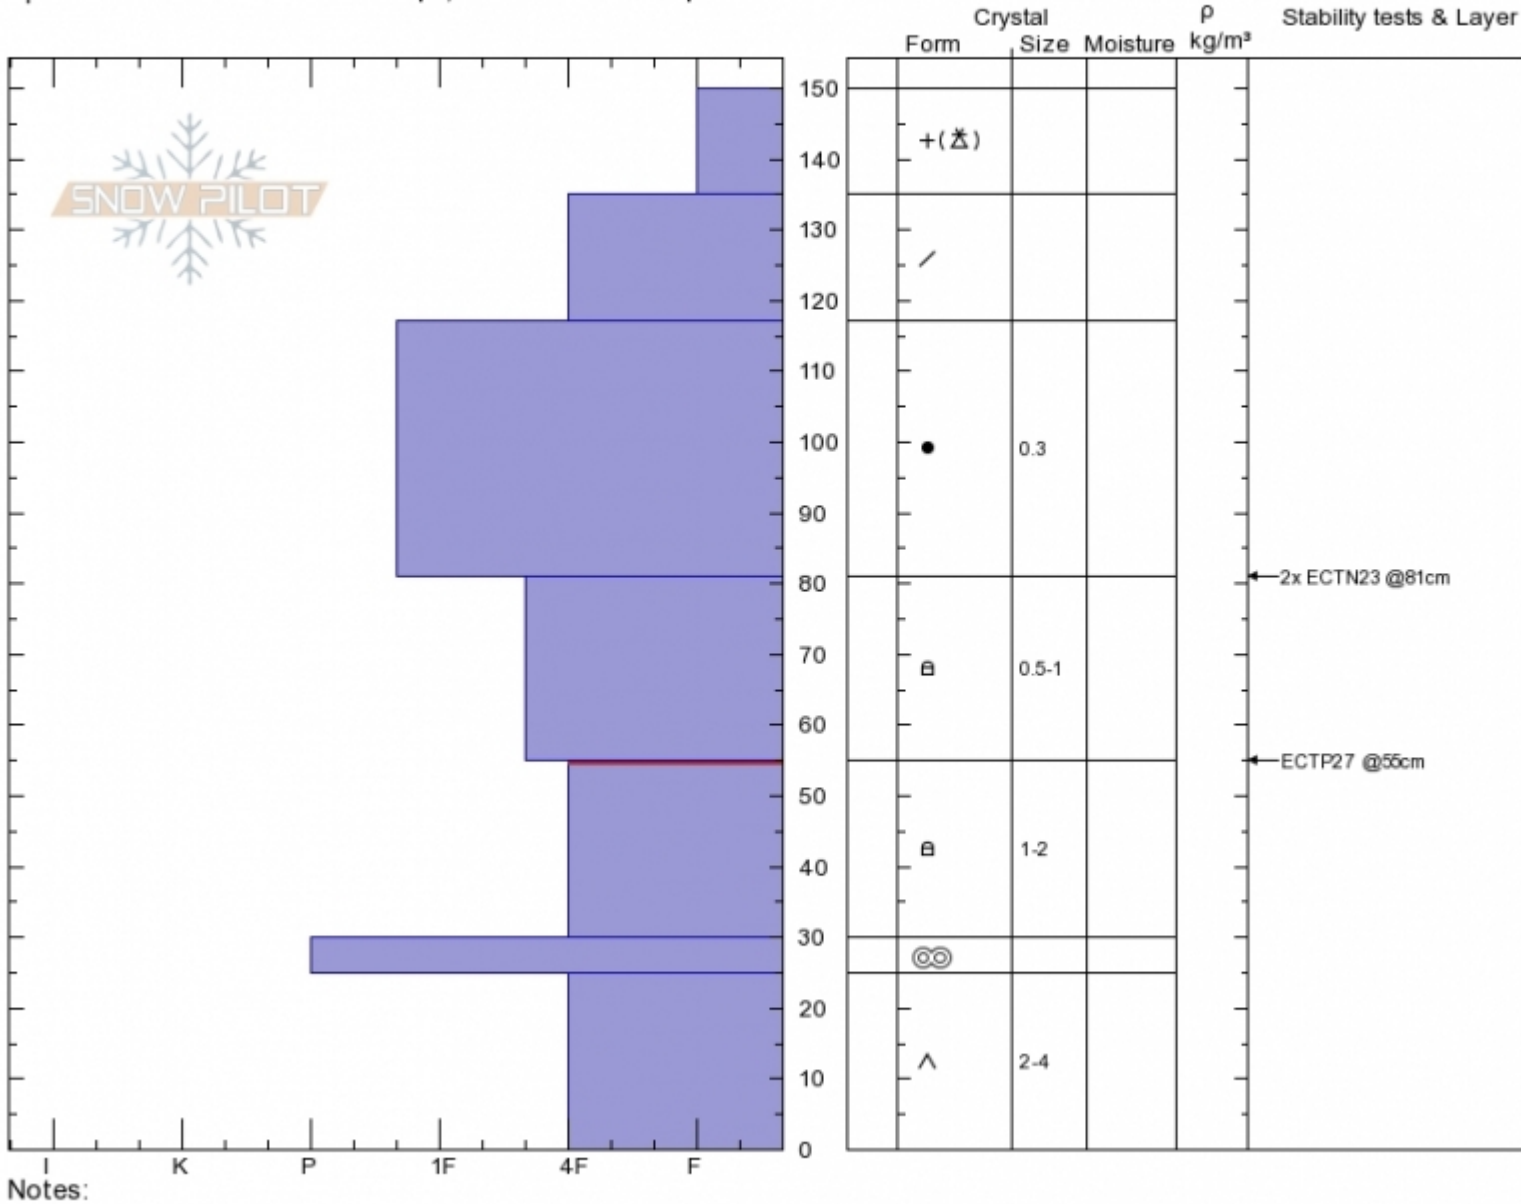

2nd Yellowmule  
 Madison Range-N  
 MT  
 Elevation: 9455 ft  
 Aspect: 30°  
 Specifics: Snowmobile tracks on slope; We snowmobiled slope

Dave Zinn  
 01/28/2020 - 11:45am  
 Co-ord: 45.17735N, -111.40141W  
 Slope Angle: 22°  
 Wind Loading: previous

Stability: Fair  
 Air Temperature:  
 Sky Cover: OVC  
 Precipitation: S2  
 Wind: SW Light Breeze

HS:150 Layer Notes:  
 PF:30 55-30cm:Problematic layer

Advisory Region  
 Northern Madison  
 Longitude  
 -111.38W  
 Latitude  
 45.17N

Forecast link: [GNFAC Avalanche Forecast for Wed Jan 29, 2020](#)  
 Northern Madison, 2020-01-28