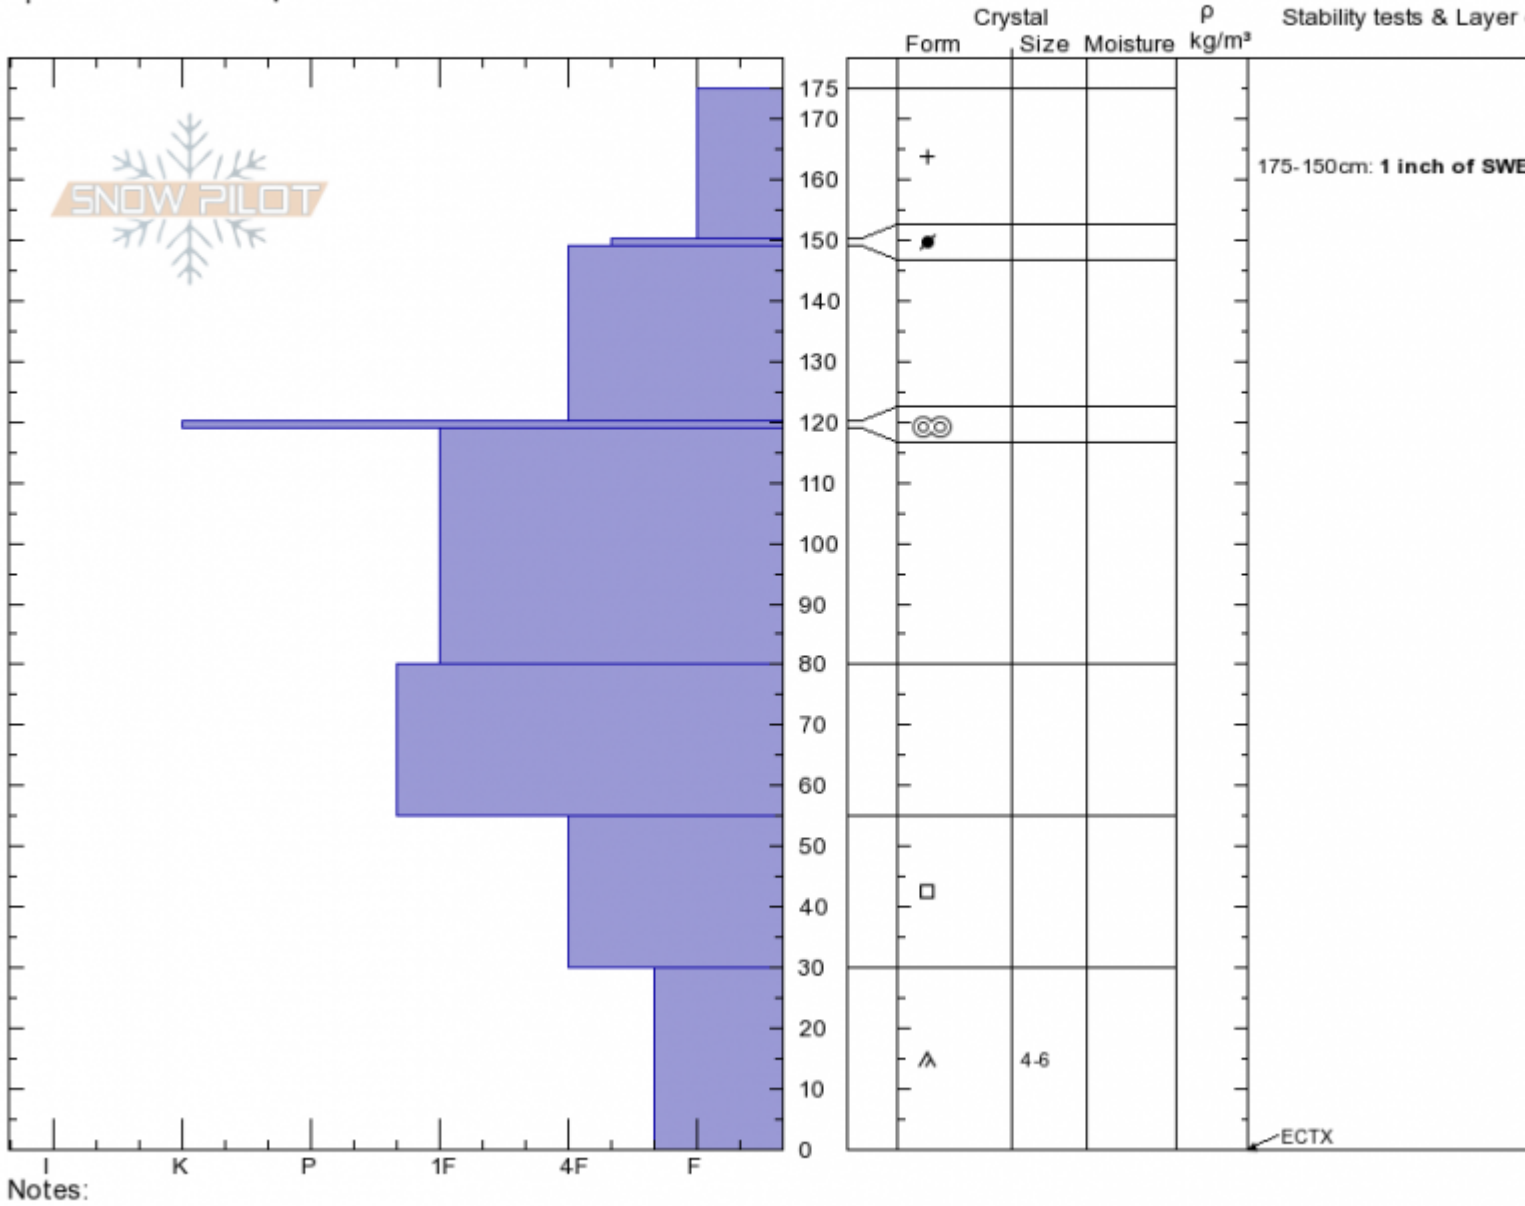

The Throne
Bridger Range
MT
 Elevation: **8243 ft**
 Aspect: **90°**
 Specifics: **We skied slope**

Doug Chabot-Admin
02/02/2020 - 11:00am
 Co-ord: **45.88334N, -110.95106W**
 Slope Angle: **34°**
 Wind Loading: **previous**

Stability: **Fair**
 Air Temperature: **-6°C**
 Sky Cover: **OVC**
 Precipitation: **S2**
 Wind: **Calm**

HS: **175** Layer Notes:
 175-150cm: **1 inch of SWE**

Advisory Region
 Bridger Range
 Longitude
 -110.95W
 Latitude
 45.88N
 Bridger Range, 2020-02-02