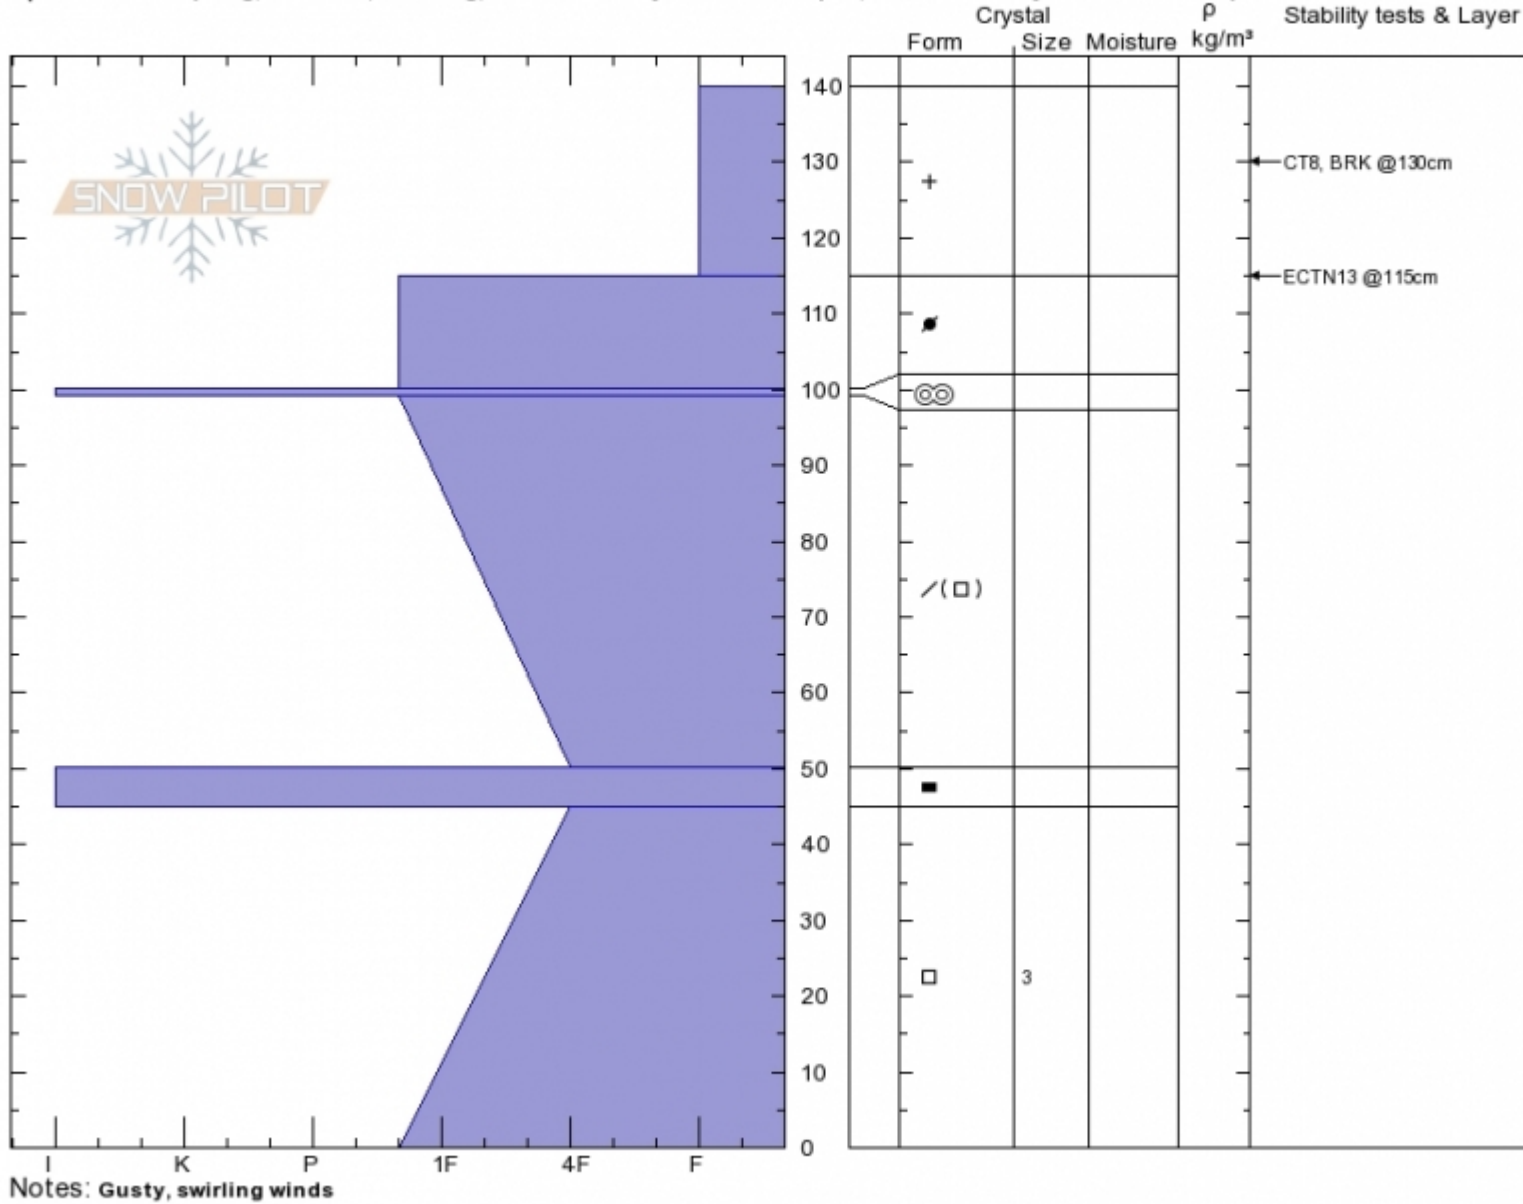

Flathead Pass South
Bridger Range
MT

Ryan Locati
02/04/2020 - 12:00pm
Co-ord:
Slope Angle: 19°
Wind Loading: **yes**

Stability: **Poor**
Air Temperature: 20°C
Sky Cover: **CLR**
Precipitation: **NO**
Wind: **Moderate**

HS:140 Layer Notes:
PF:100 100-99cm: **Problematic layer**
PS:15

Specifics: Collapsing, localized; Cracking; Recent activity on similar slopes; Recent activity on different slopes

Advisory Region
Bridger Range
Longitude
-111.02W
Latitude
45.97N

Avalanche Details: [Collapsing, cracking and recent natural avalanche in northern Bridgers](#)
Bridger Range, 2020-02-04