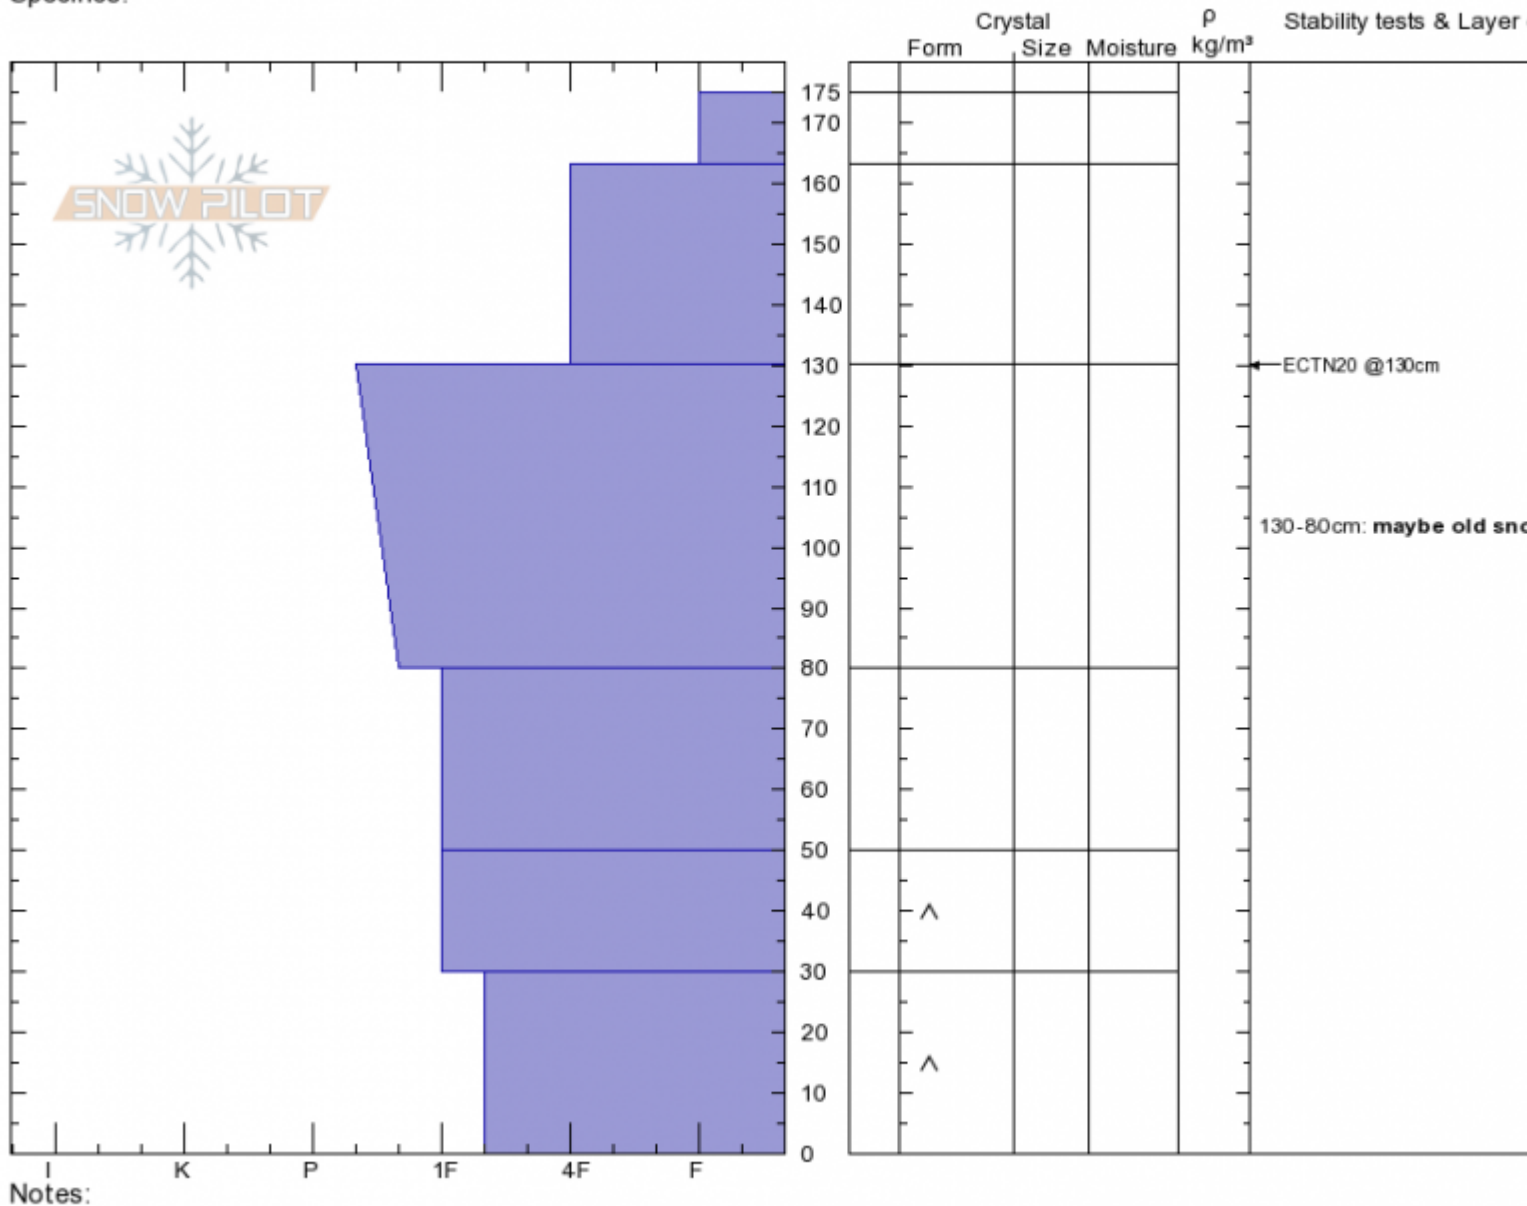

Ski Hill
Lionhead Range
MT
 Elevation: **8200 ft**
 Aspect: **65°**
 Specifics:

Doug Chabot-Admin
02/15/2020 - 11:15am
 Co-ord: **44.70311N, -111.29657W**
 Slope Angle: **25°**
 Wind Loading: **previous**

Stability: **Good**
 Air Temperature: **-11°C**
 Sky Cover: **OVC**
 Precipitation: **S1**
 Wind: **SW Light Breeze**

HS: **175** Layer Notes:
 130-80cm: **maybe old snow**

Advisory Region
 Lionhead Range
 Longitude
 -111.29W
 Latitude
 44.70N
 Lionhead Range, 2020-02-15