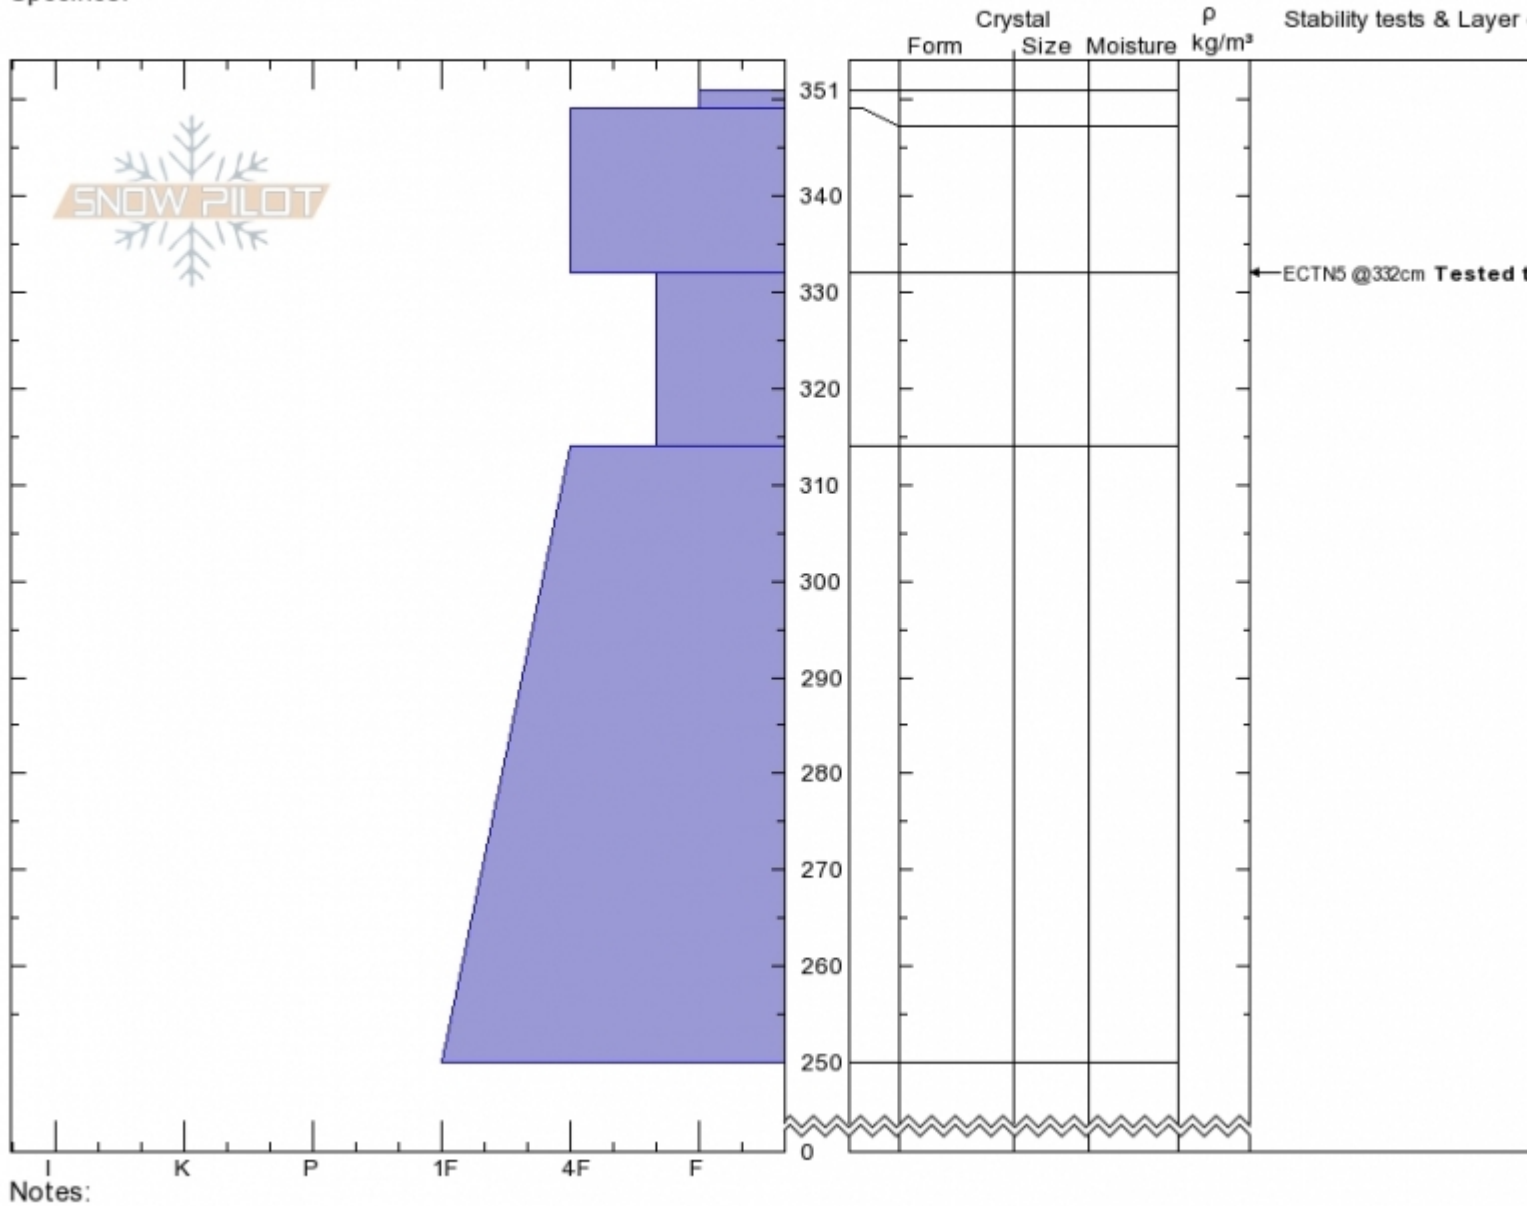

**Mt Abundance**  
**Cooke City**  
**MT**  
 Elevation: **9000 ft**  
 Aspect: **90°**  
 Specifics:

Ian Hoyer  
**02/13/2020 - 12:00pm**  
 Co-ord: **45.06190N, -110.01075W**  
 Slope Angle: **31°**  
 Wind Loading: **previous**

Stability: **Fair**  
 Air Temperature:  
 Sky Cover: **BKN**  
 Precipitation: **NO**  
 Wind: **Calm**

HS:351 Layer Notes:

Advisory Region  
 Cooke City  
 Longitude  
 -110.02W  
 Latitude  
 45.08N  
 Cooke City, 2020-02-20