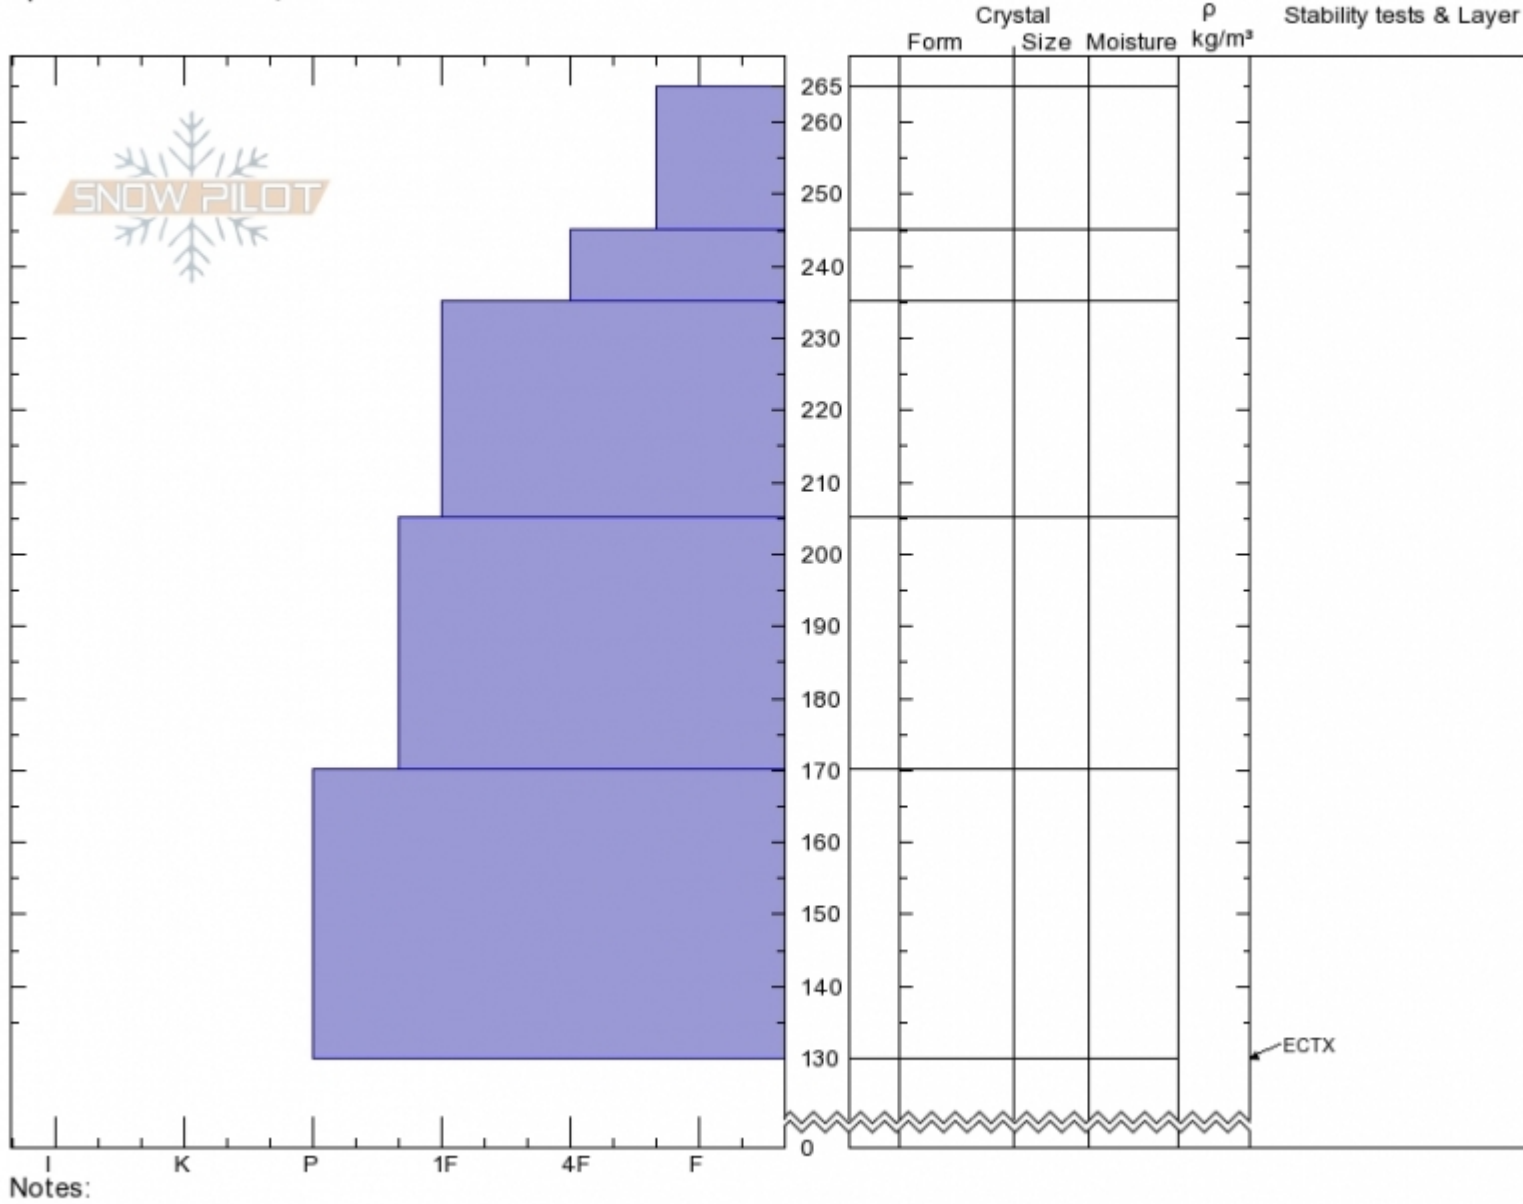

**Republic Creek**  
**Beartooths**  
**MT**  
 Elevation: **9800 ft**  
 Aspect: **240°**  
 Specifics: **We skied slope**

**Spencer Jonas**  
**02/24/2020 - 1:30pm**  
 Co-ord: **44.98517N, -109.92538W**  
 Slope Angle: **28°**  
 Wind Loading:

Stability:  
 Air Temperature:  
 Sky Cover: **BKN**  
 Precipitation: **NO**  
 Wind: **S Light Breeze**

HS:**265** Layer Notes:  
 PS:**20**

Advisory Region  
 Cooke City  
 Longitude  
 -109.94W  
 Latitude  
 44.99N