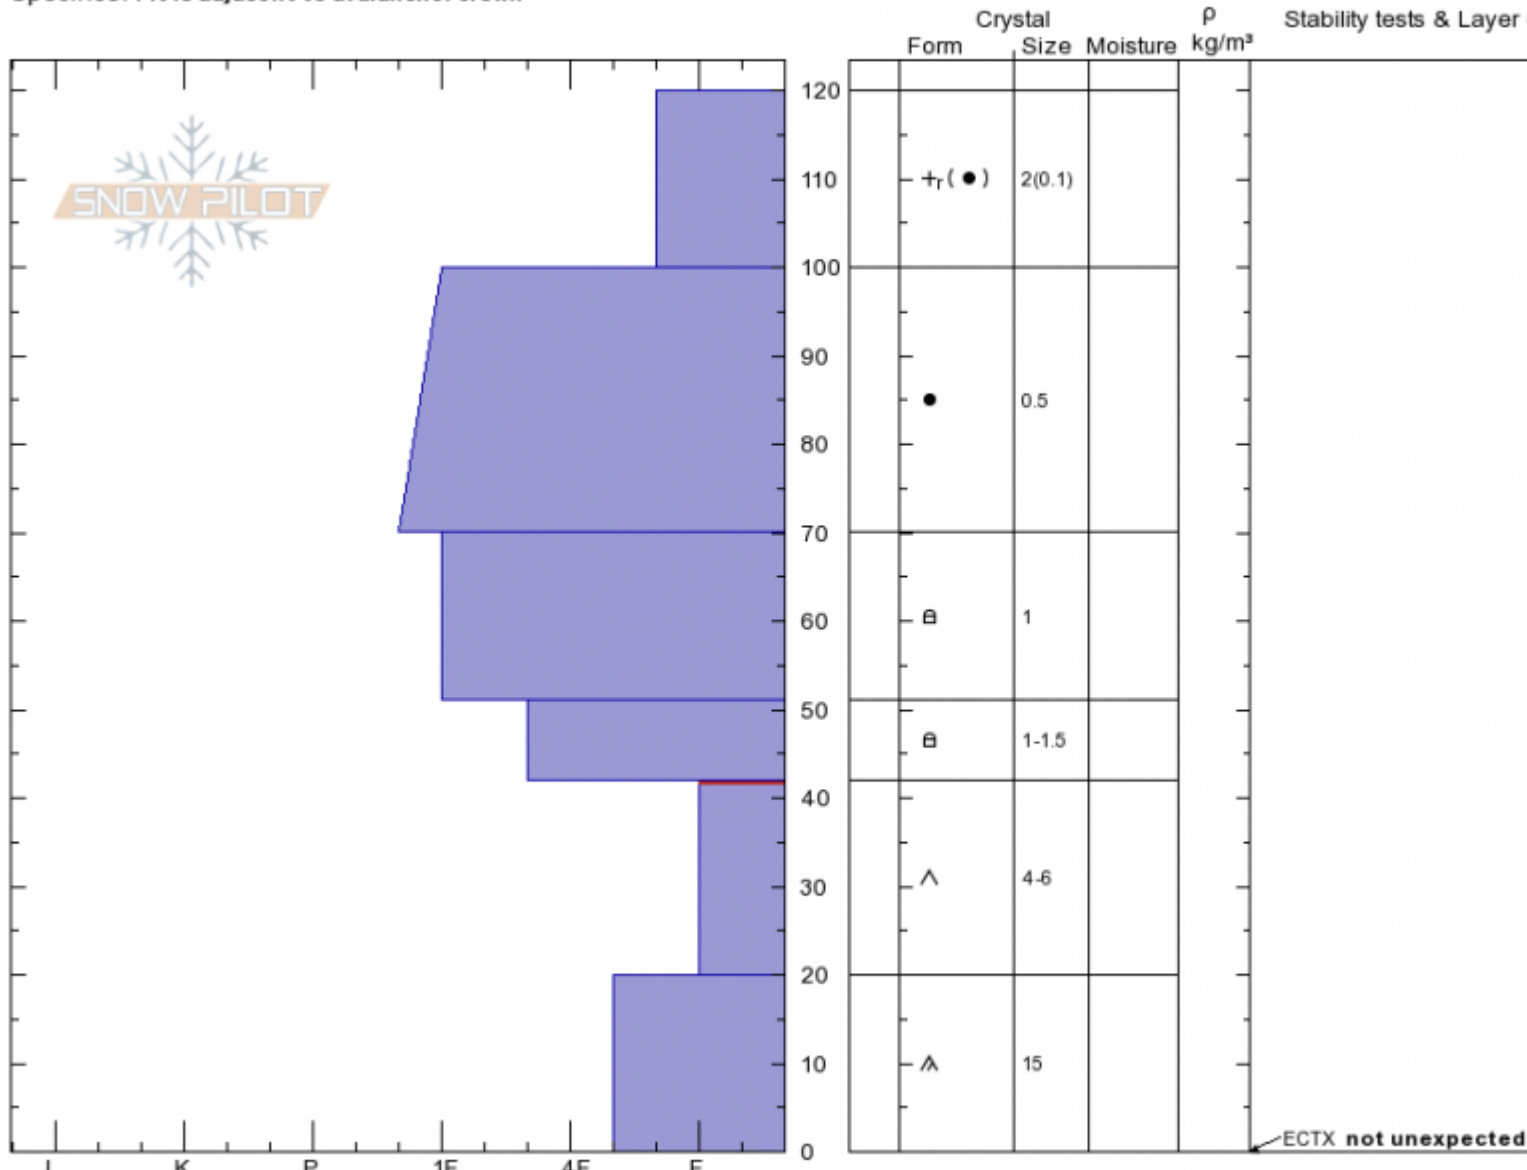

Groomer Crown Profile Doug Chabot-Admin
 Gallatin Range-N 02/28/2020 - 11:30am
 MT Co-ord: 45.38528N, -111.06987W
 Elevation: 7802 ft Slope Angle: 38°
 Aspect: 270° Wind Loading: no
 Specifics: Pit is adjacent to avalanche: crown

Stability: **Poor**
 Air Temperature: 0.5°C
 Sky Cover: CLR
 Precipitation: NO
 Wind: **Calm**

HS:120 Layer Notes:
 42-20cm:Problematic layer

Notes: This avalanche was triggered by a groomer at 8:15 p.m. on 2/27. Info is here: <https://www.mtavalanche.com/node/22269>

Advisory Region
 Northern Gallatin
 Longitude
 -111.22W
 Latitude
 45.45N

Avalanche Details: [Snowcat triggered avalanche in Swan Creek](#)
 Northern Gallatin, 2020-02-29