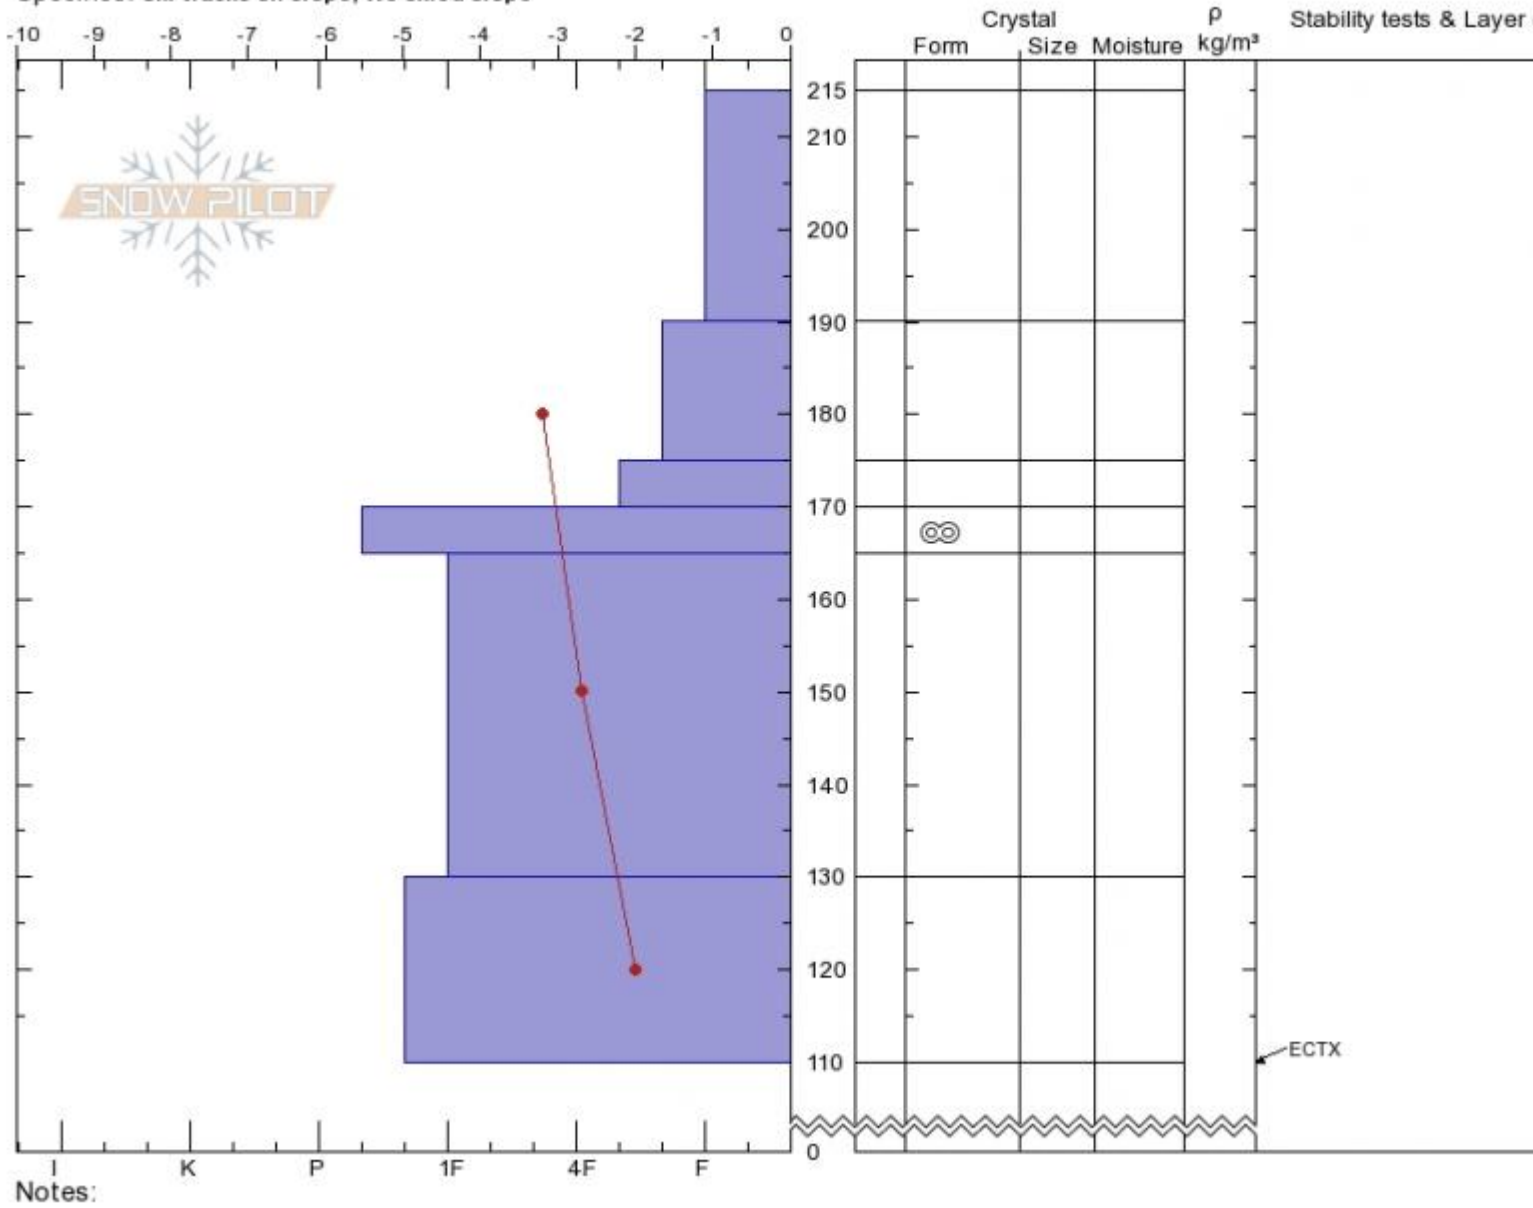

Spankys
 Madison Range-N
 MT
 Elevation: 9300 ft
 Aspect: 70°
 Specifics: Ski tracks on slope; We skied slope

Spencer Jonas
 03/15/2020 - 11:30am
 Co-ord: 45.32909N, -111.38120W
 Slope Angle: 33°
 Wind Loading: no

Stability: **Good**
 Air Temperature:
 Sky Cover: **OVC**
 Precipitation:
 Wind: **Calm**

HS:215 Layer Notes:

Advisory Region
 Northern Madison
 Longitude
 -111.38W
 Latitude
 45.35N
 Northern Madison, 2020-03-15