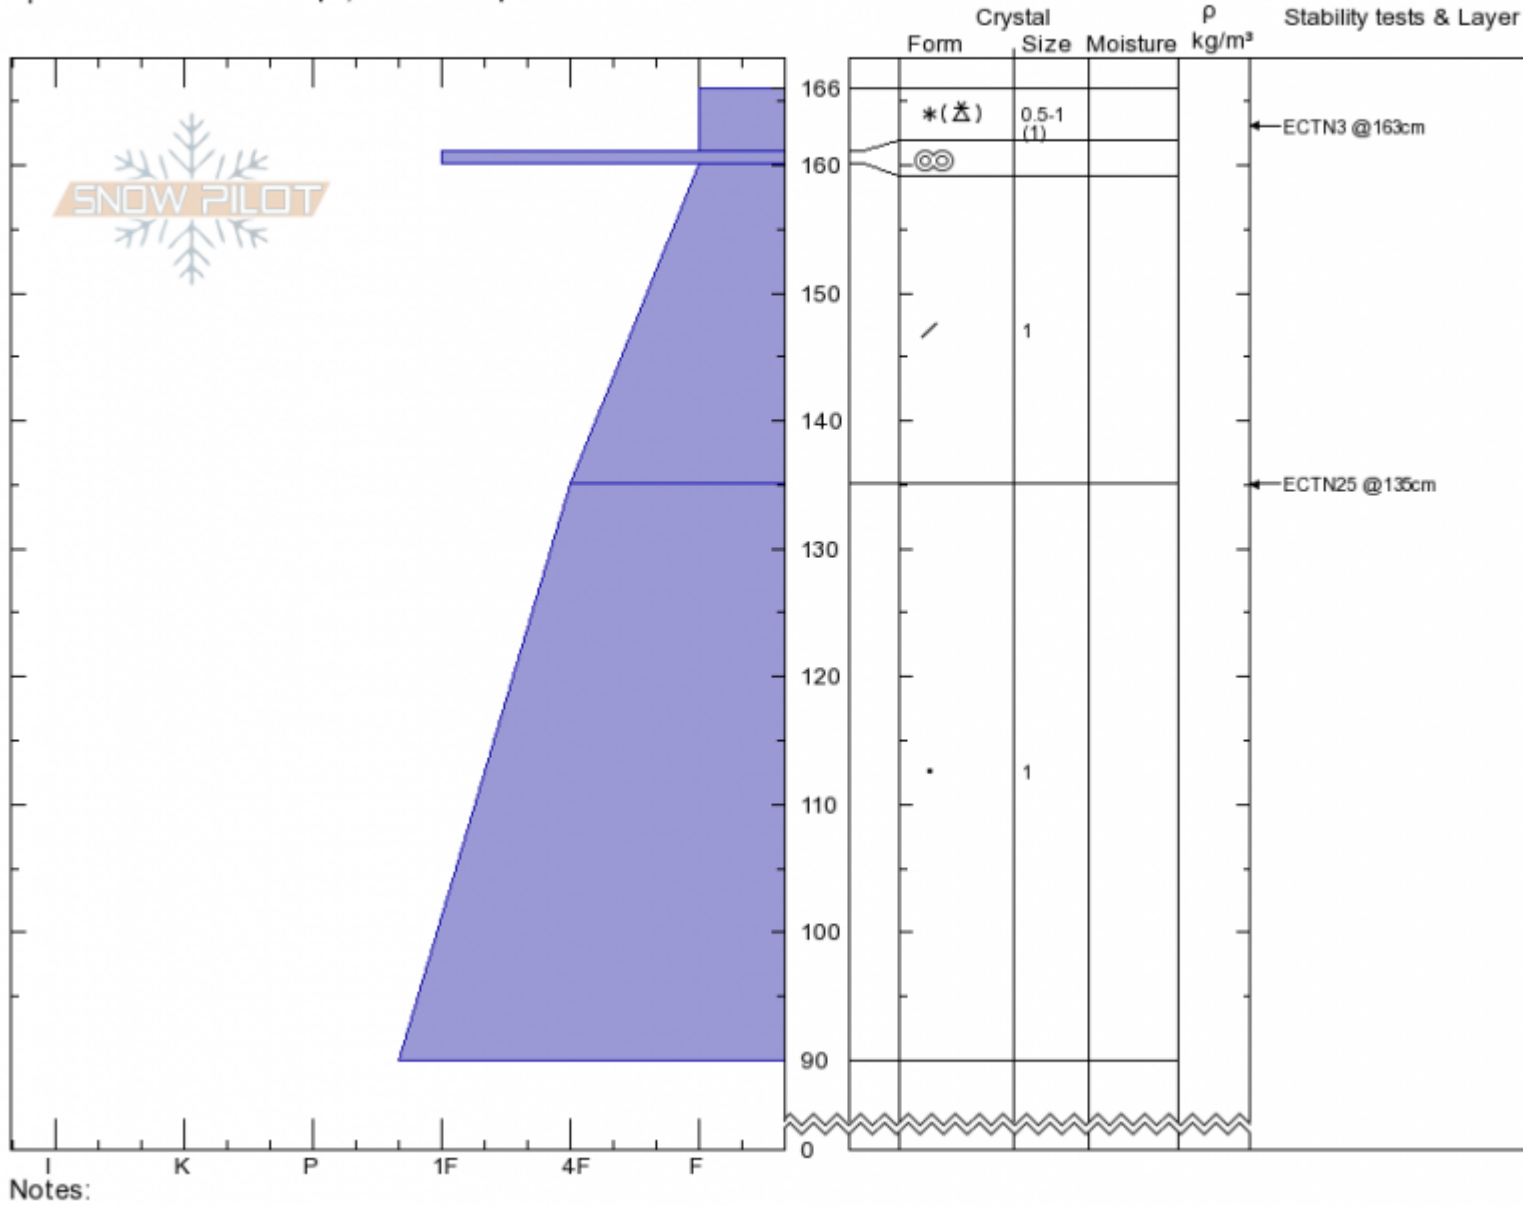

**Hebgen Lake**  
**Lionhead Range**  
**MT**  
 Elevation: **9100 ft**  
 Aspect: **20°**  
 Specifics: **Ski tracks on slope; We skied slope**

**Cole Oshiro-Leavitt**  
**03/18/2020 - 2:28pm**  
 Co-ord: **44.83658N, -111.34500W**  
 Slope Angle: **32°**  
 Wind Loading:

Stability:  
 Air Temperature: **-1°C**  
 Sky Cover: **BKN**  
 Precipitation: **S-1**  
 Wind: **Calm**

HS:**166** Layer Notes:  
 PF:**45** 160-135cm:**Problematic layer**

Advisory Region  
 Lionhead Range  
 Longitude  
 -111.34W  
 Latitude  
 44.84N  
 Lionhead Range, 2020-03-19