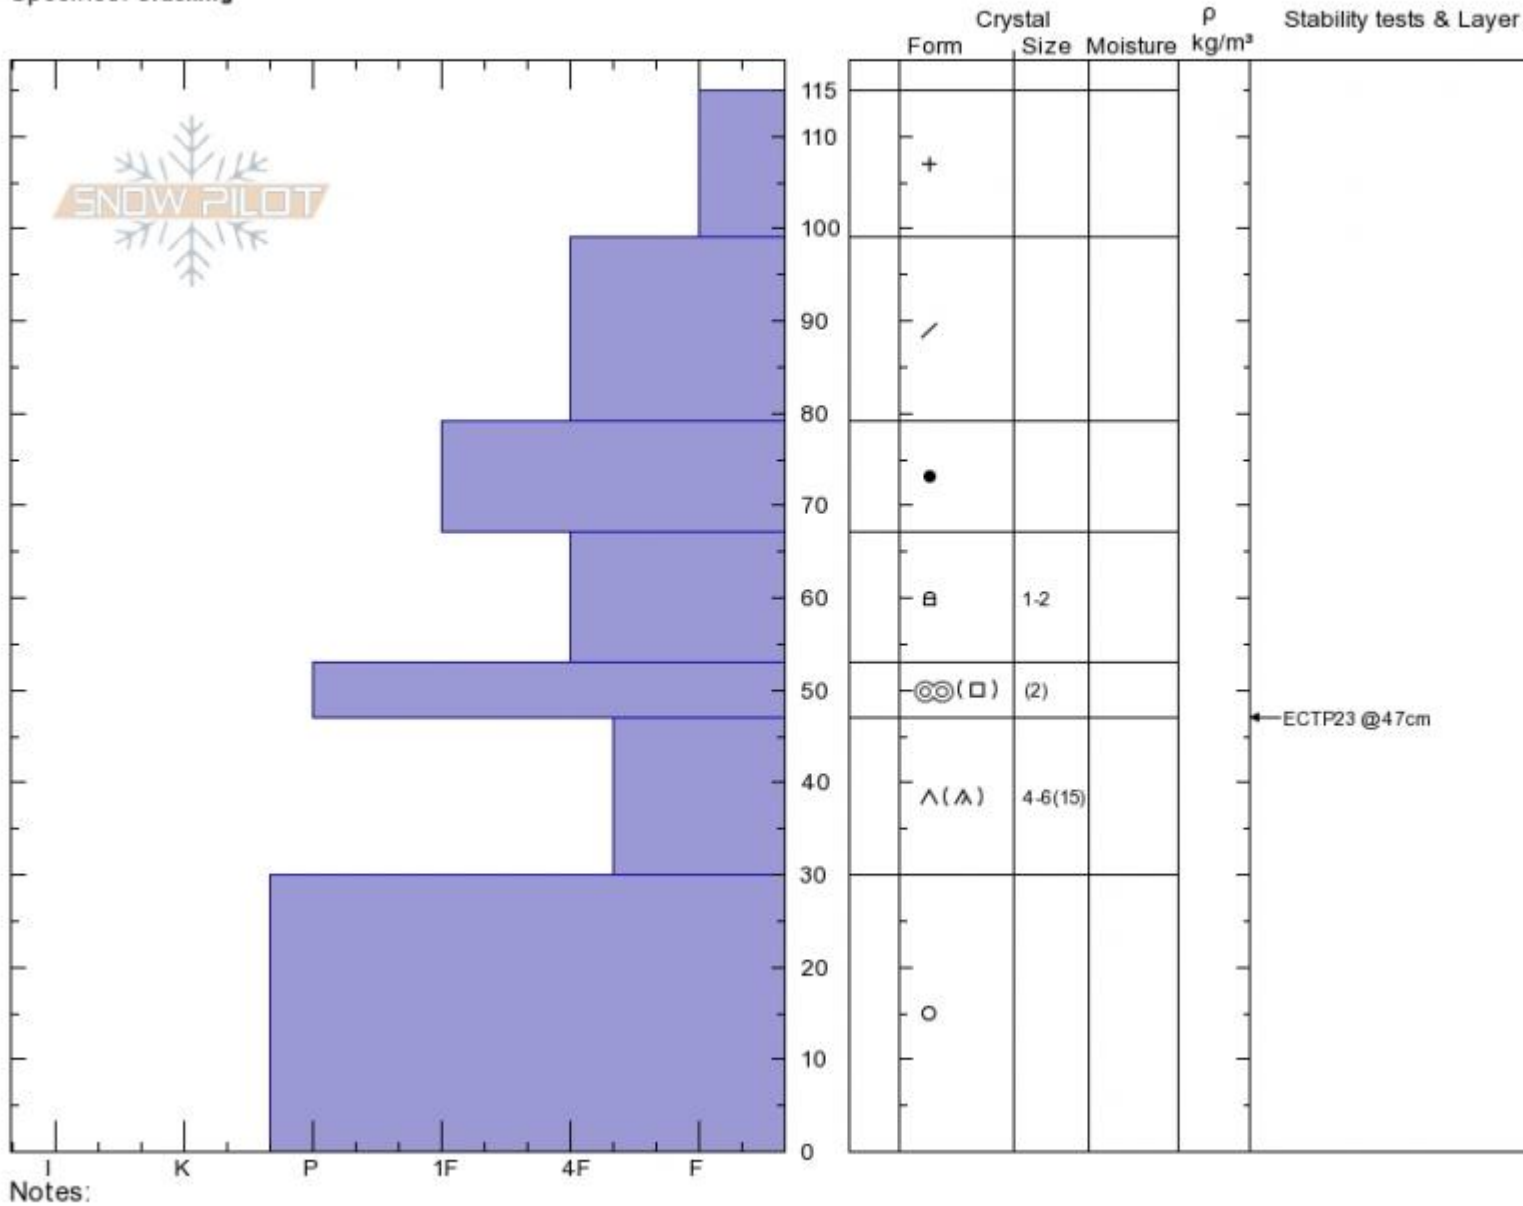

East of Koch High
 Madison Range-S
 MT
 Elevation: 10219 ft
 Aspect: 30°
 Specifics: Cracking

Dave Zinn
 03/20/2020 - 1:00pm
 Co-ord: 45.04032N, -111.43012W
 Slope Angle: 34°
 Wind Loading: previous

Stability: Fair
 Air Temperature:
 Sky Cover: CLR
 Precipitation: NO
 Wind: W Light Breeze

HS:115 Layer Notes:
 PF:20 47-30cm:Problematic layer

Notes:
 Advisory Region
 Southern Madison
 Longitude
 -111.43W
 Latitude
 45.04N
 Southern Madison, 2020-03-21