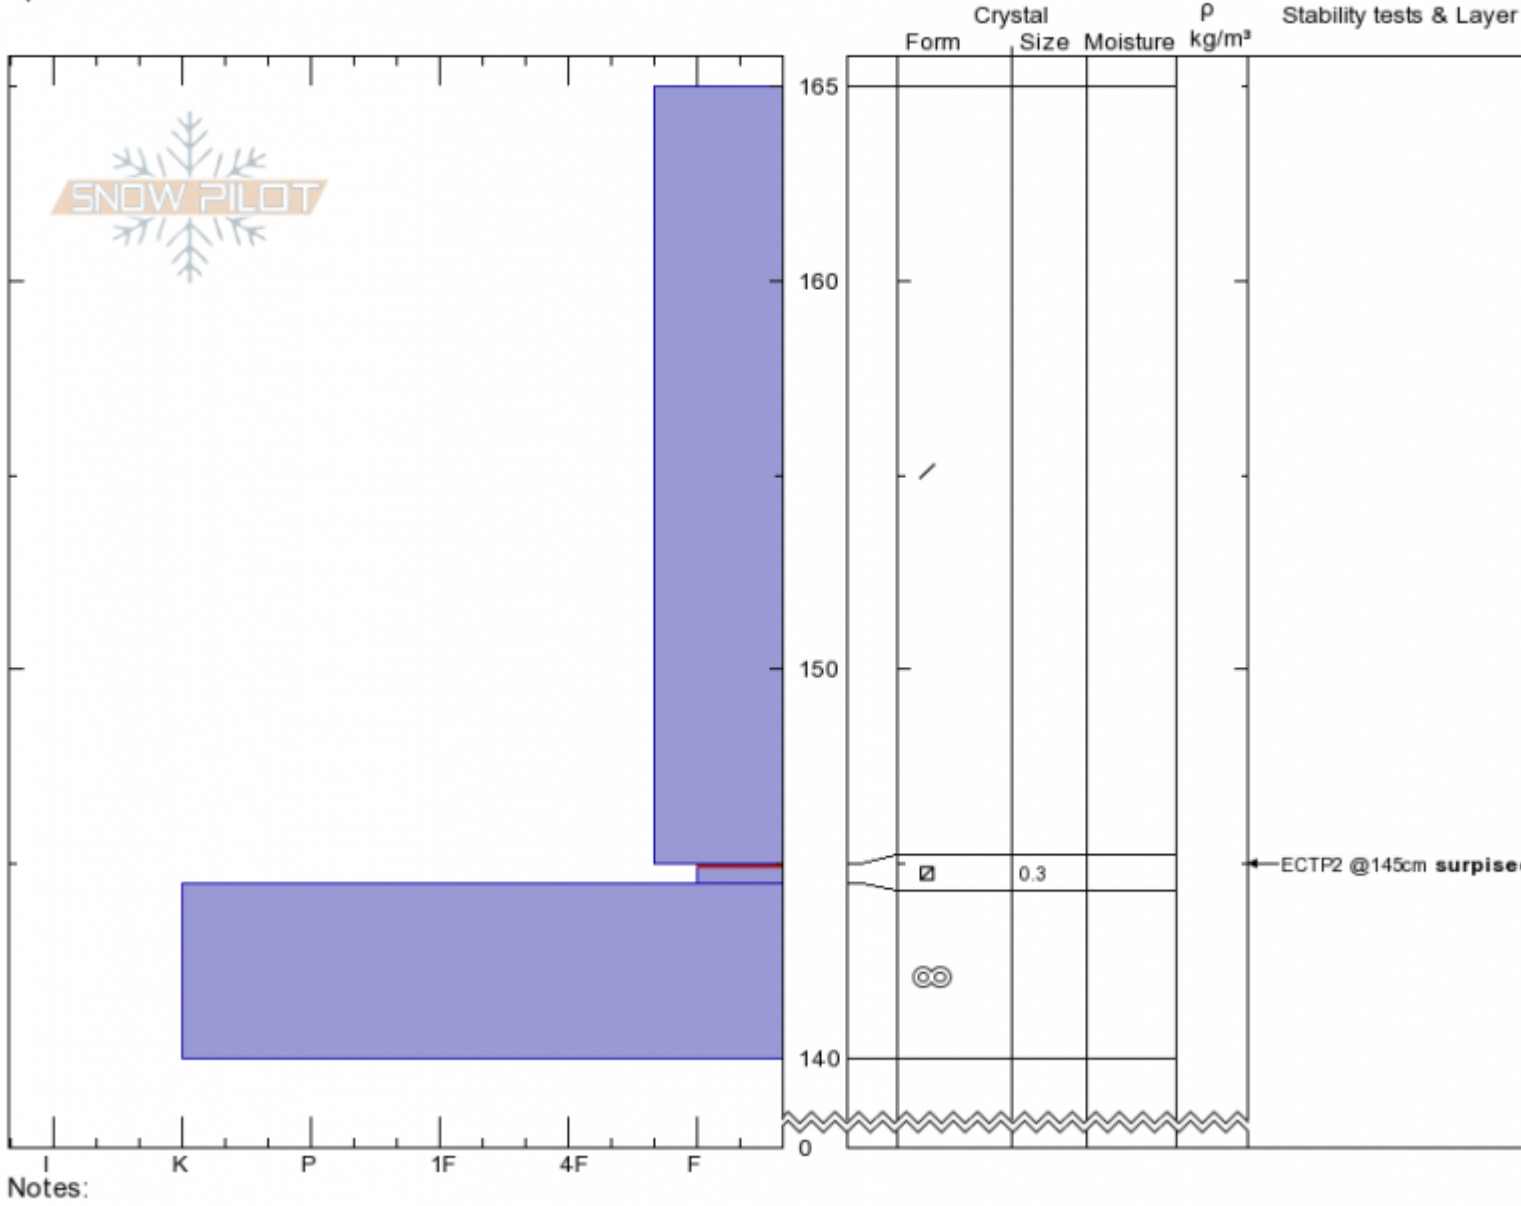

Pika Point
Madison Range-S
MT
 Elevation: **9467 ft**
 Aspect: **110°**
 Specifics:

Doug Chabot-Admin
03/27/2020 - 9:30am
 Co-ord: **44.97915N, -111.31206W**
 Slope Angle: **25°**
 Wind Loading: **previous**

Stability: **Fair**
 Air Temperature: **-10°C**
 Sky Cover: **SCT**
 Precipitation: **NO**
 Wind:

HS:**165** Layer Notes:
 145-144.5cm: **Problematic layer**

Advisory Region
 Southern Madison
 Longitude
 -111.31W
 Latitude
 44.97N
 Southern Madison, 2020-03-28