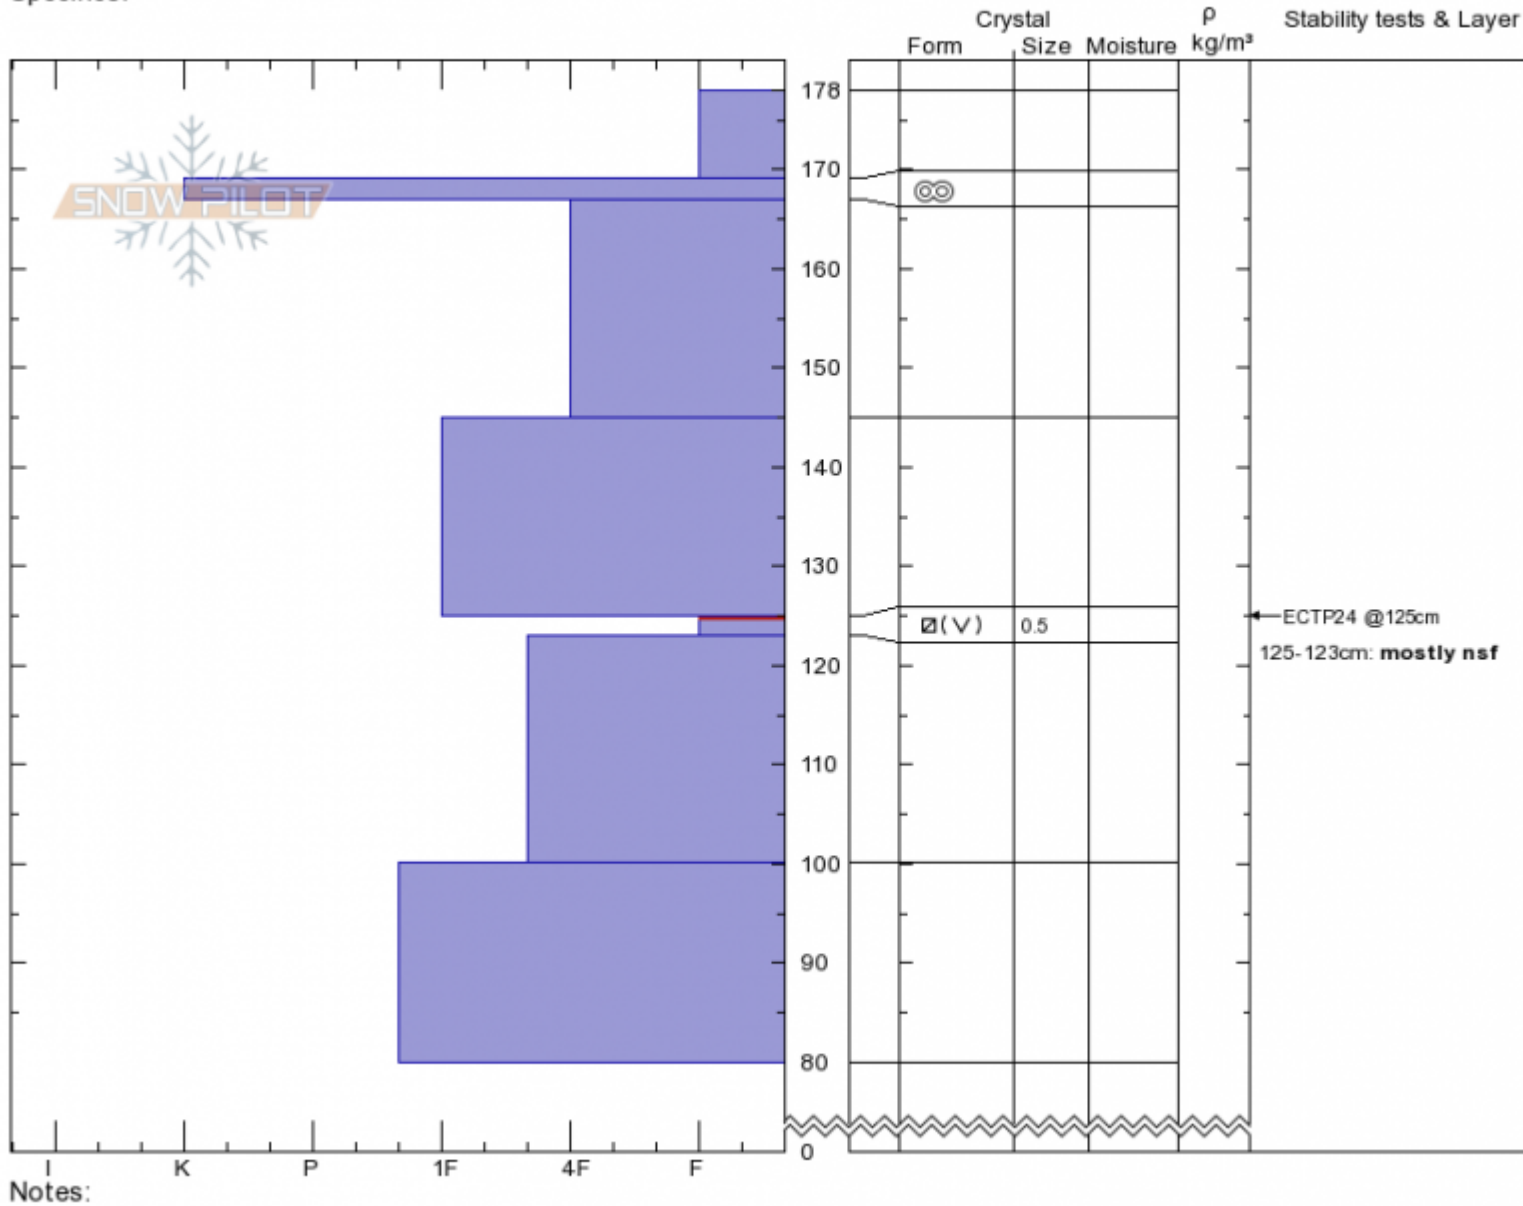

Marge
 Lionhead Range
 MT
 Elevation: 8918 ft
 Aspect: 75°
 Specifics:

Doug Chabot-Admin
 03/27/2020 - 12:30pm
 Co-ord: 44.71511N, -111.31721W
 Slope Angle: 28°
 Wind Loading: previous

Stability: Fair
 Air Temperature: 2°C
 Sky Cover: SCT
 Precipitation: NO
 Wind:

HS:178 Layer Notes:
 125-123cm: mostly nsf
 125-123cm: Problematic layer

Advisory Region
 Lionhead Range
 Longitude
 -111.32W
 Latitude
 44.71N
 Lionhead Range, 2020-03-28