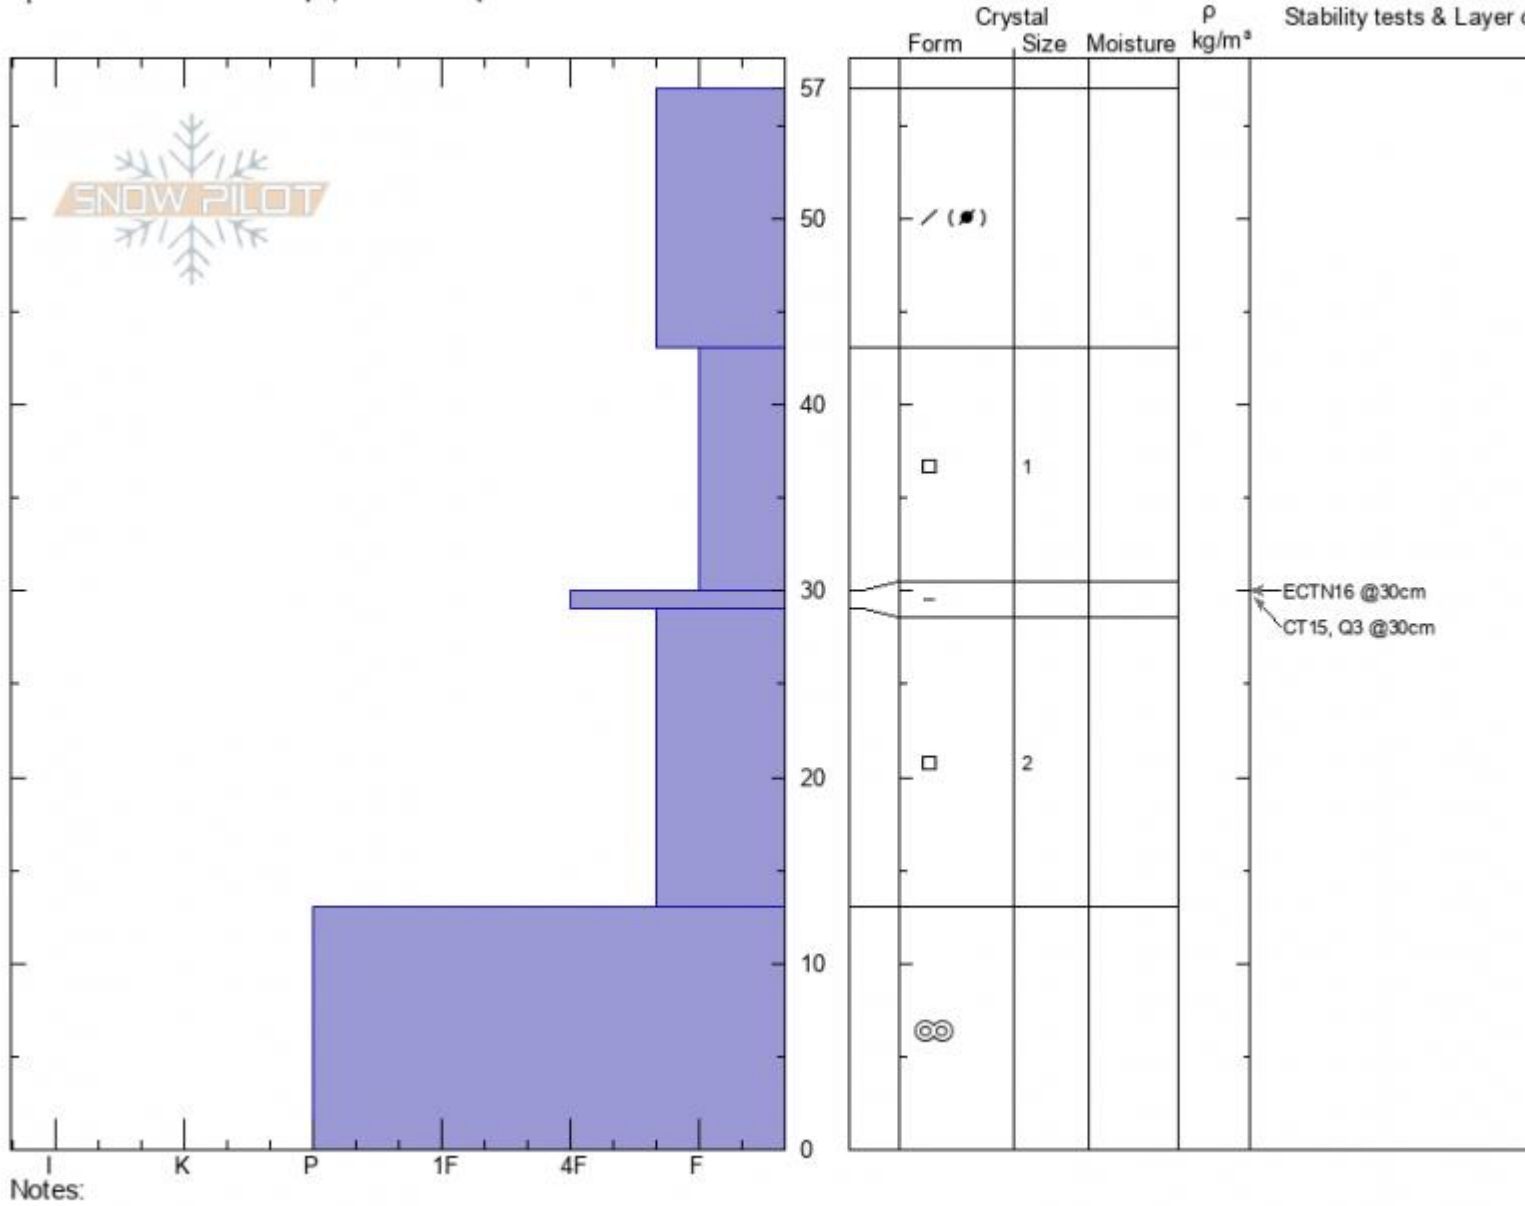

Ramp
 Bridger Range
 MT
 Elevation: 7887 ft
 Aspect: 110°
 Specifics: Ski tracks on slope; We skied slope

Spencer Jonas
 12/03/2020 - 1:30pm
 Co-ord: 45.82976N, -110.92911W
 Slope Angle: 25°
 Wind Loading: no

Stability:
 Air Temperature:
 Sky Cover: CLR
 Precipitation: NO
 Wind: N Light Breeze

HS: 57
 PF: 40
 PS: 15
 Layer Notes:

Advisory Region
 Bridger Range
 Longitude
 -110.93W
 Latitude
 45.83N

Forecast link: [GNFAC Avalanche Forecast for Fri Dec 4, 2020](#)
 Bridger Range, 2020-12-03