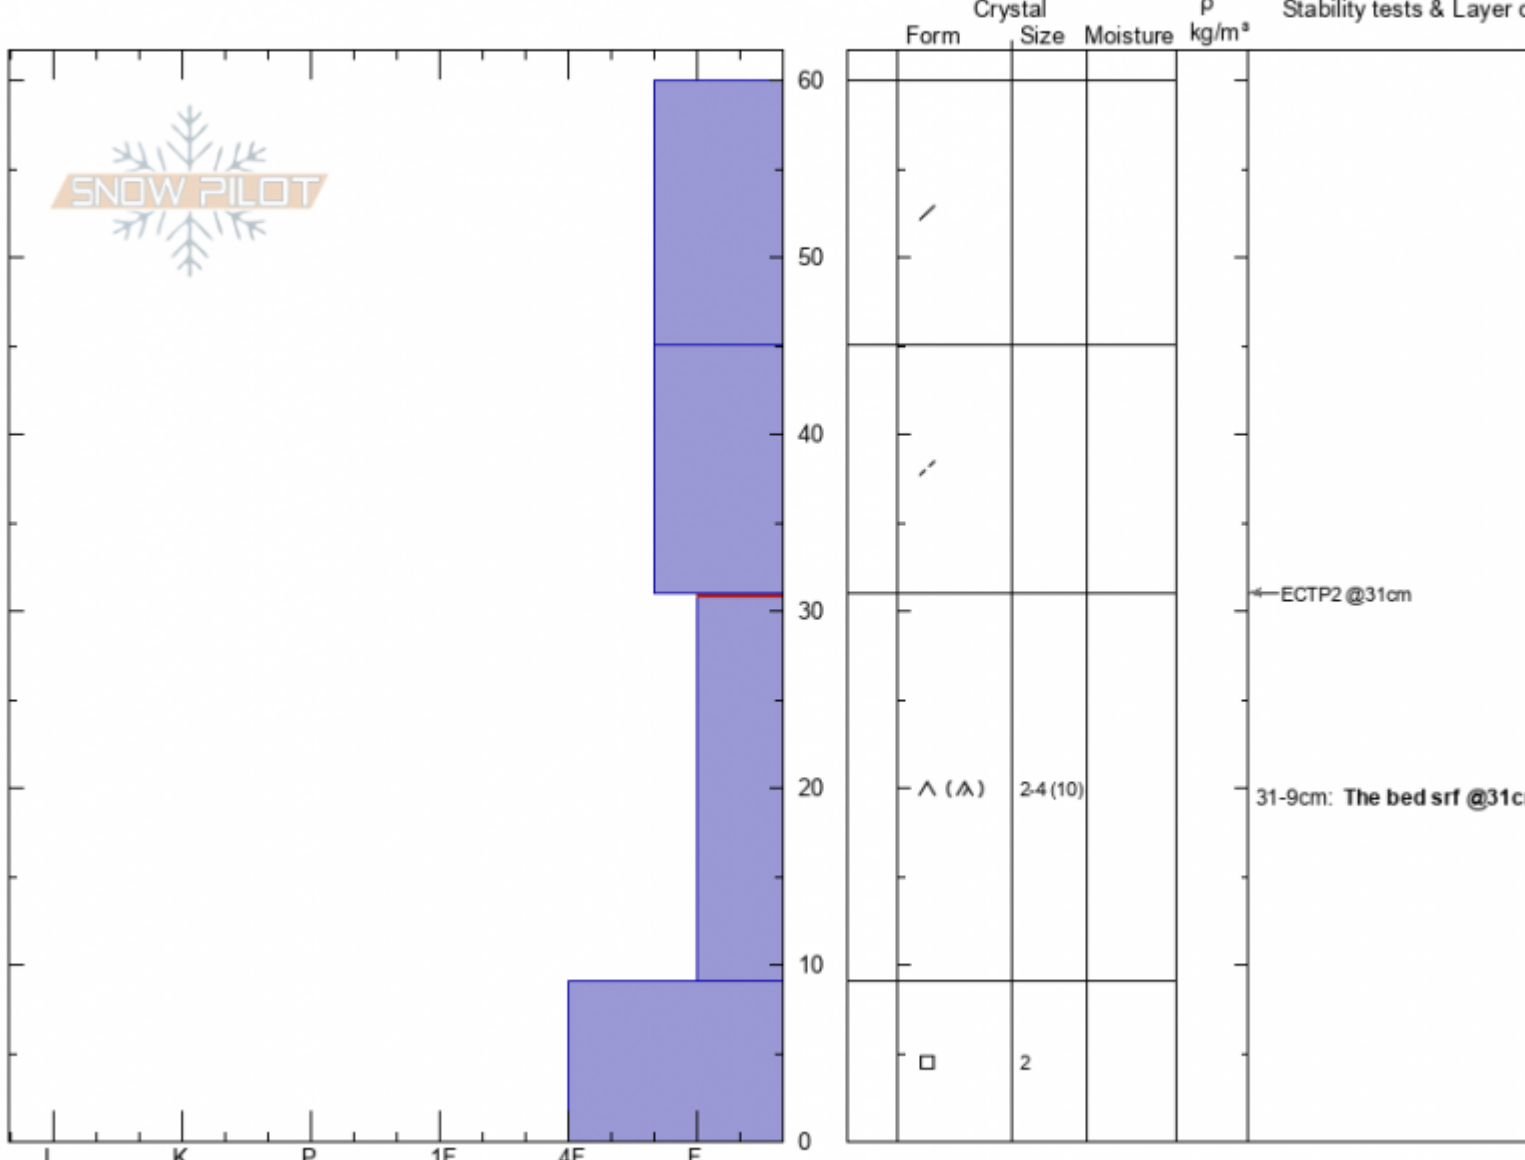

Ski Hill North  
Lionhead Range  
MT

Elevation: 8121 ft  
Aspect: 60°

Doug Chabot-Admin  
12/20/2020 - 12:30pm  
Co-ord: 44.70338N, -111.29811W  
Slope Angle: 24°  
Wind Loading: no

Stability: **Poor**  
Air Temperature: -7°C  
Sky Cover: **OVC**  
Precipitation: **S-1**  
Wind: **SW Moderate**

HS: 60  
Layer Notes:  
31-9cm: The bed srf @31cm  
31-9cm: Problematic layer

Specifics: Pit is adjacent to avalanche: other; Collapsing, widespread; Cracking; Recent avalanche activity on similar slopes; Instability rapidly ri  
Stability tests & Layer d

Advisory Region  
Lionhead Range  
Longitude  
-111.29W  
Latitude  
44.70N

**Avalanche Details:** [Two skier triggered slides at Lionhead](#)  
Lionhead Range, 2020-12-20