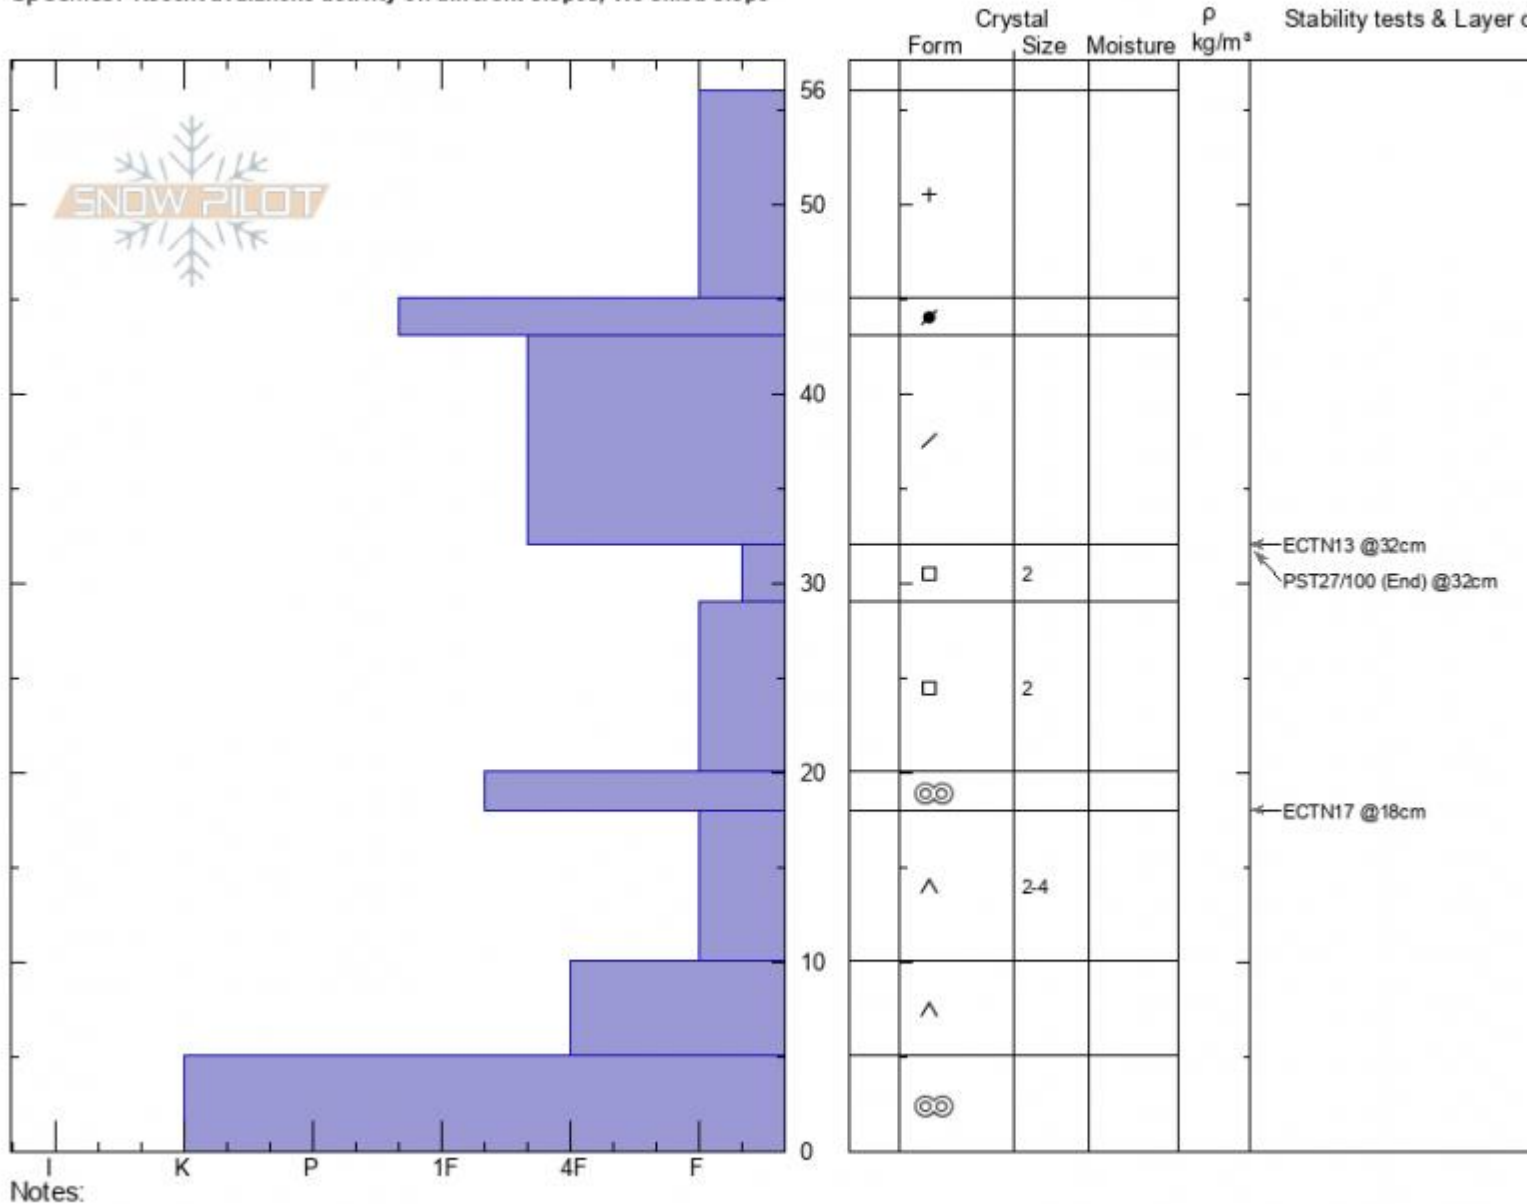

**The Throne (Lower)**  
**Cooke City**  
**MT**  
 Elevation: **8000 ft**  
 Aspect: **95°**  
 Specifics: Recent avalanche activity on different slopes; We skied slope

**Ian Hoyer**  
**12/26/2020 - 11:00am**  
 Co-ord: **45.88455N, -110.94951W**  
 Slope Angle: **30°**  
 Wind Loading: **no**

Stability: **Fair**  
 Air Temperature:  
 Sky Cover: **OVC**  
 Precipitation: **S-1**  
 Wind: **S Light Breeze**

HS: **56** Layer Notes:  
 PF: **50** 32-29cm: **Problematic layer**  
 PS: **20**

Advisory Region  
 Bridger Range  
 Longitude  
 -110.95W  
 Latitude  
 45.88N

**Forecast link:** [GNFAC Avalanche Forecast for Mon Dec 28, 2020](#)  
 Bridger Range, 2020-12-26