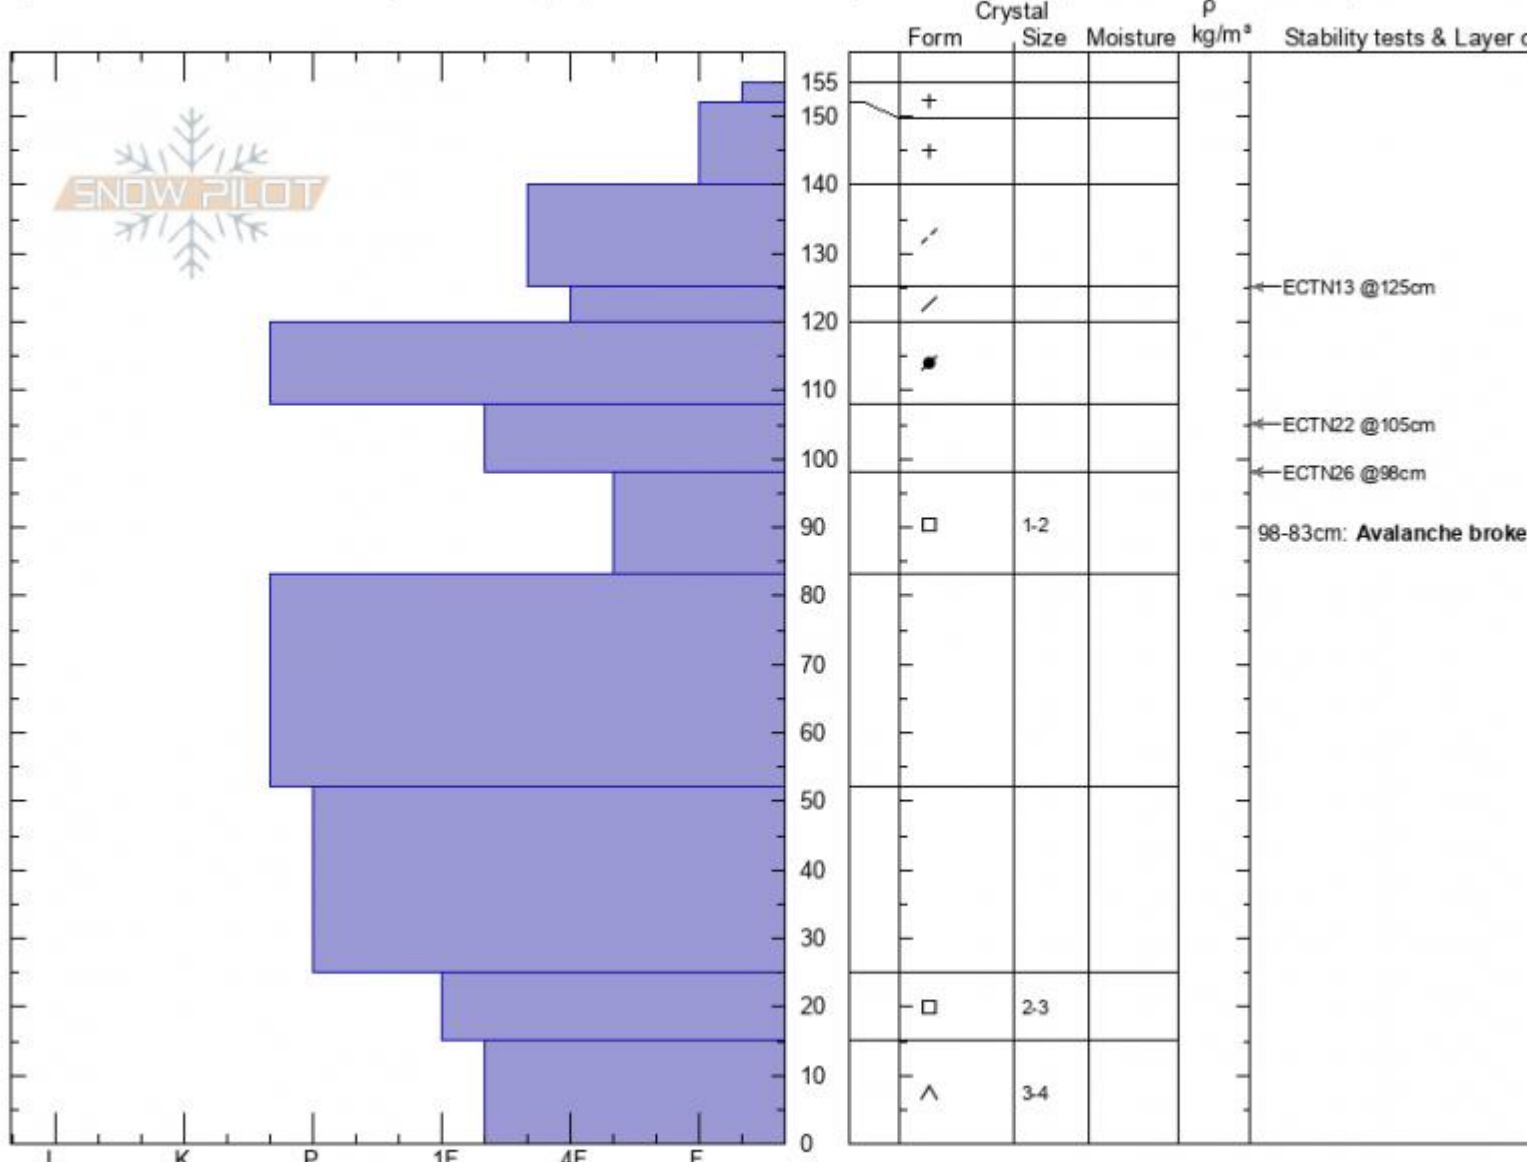

Beaver Creek Crown  
 Madison Range-N  
 MT  
 Elevation: 9400 ft  
 Aspect: 5°

Ian Hoyer  
 01/08/2021 - 12:00pm  
 Co-ord: 45.16978N, -111.36992W  
 Slope Angle: 37°  
 Wind Loading: **previous**

Stability: **poor**  
 Air Temperature: 19°F  
 Sky Cover: **FEW**  
 Precipitation: **NO**  
 Wind: **Calm**

HS: 155 Layer Notes:  
 98-83cm: **Avalanche broke on b**  
 98-83cm: **Problematic layer**

Specifics: Recent avalanche activity on similar slopes; Recent avalanche activity on different slopes; Snowmobile tracks on slope

Notes: Dug in the crown of an avalanche triggered by a snowmobiler the previous afternoon (1/7/21).

Advisory Region  
 Northern Madison  
 Longitude  
 -111.38W  
 Latitude  
 45.17N

**Avalanche Details:** [Rider triggered large, wide slide on Buck Ridge](#)  
 Northern Madison, 2021-01-08