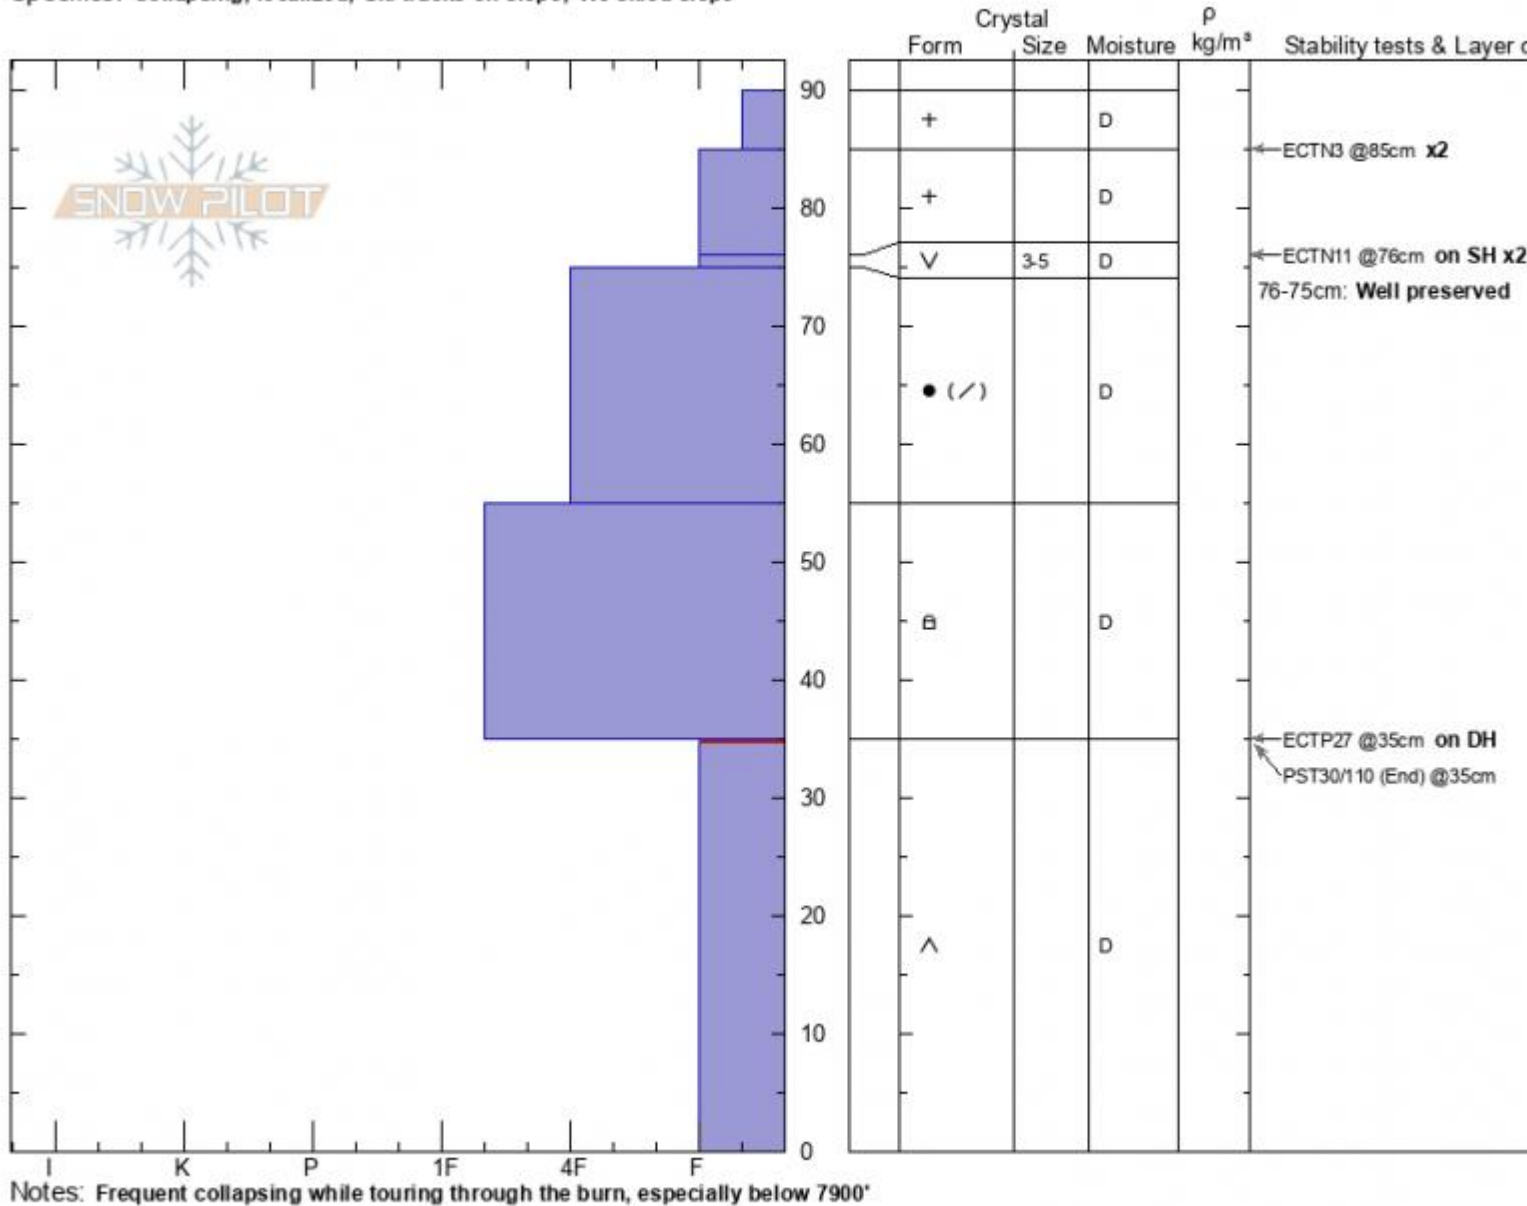

Bacon Rind
Madison Range-S
MT
 Elevation: **8700 ft**
 Aspect: **E**
 Specifics: **Collapsing, localized; Ski tracks on slope; We skied slope**

Zachary Miller
01/18/2021 - 10:30am
 Co-ord: **44.95926N, -111.09910W**
 Slope Angle: **29°**
 Wind Loading: **no**

Stability: **poor**
 Air Temperature:
 Sky Cover: **BKN**
 Precipitation: **S-1**
 Wind: **SW Calm**

HS: **90** Layer Notes:
 PF: **60** 76-75cm: **Well preserved**
 PS: **20** 35-0cm: **Problematic layer**

Advisory Region
 Southern Madison
 Longitude
 -111.10W
 Latitude
 44.96N
 Southern Madison, 2021-01-19