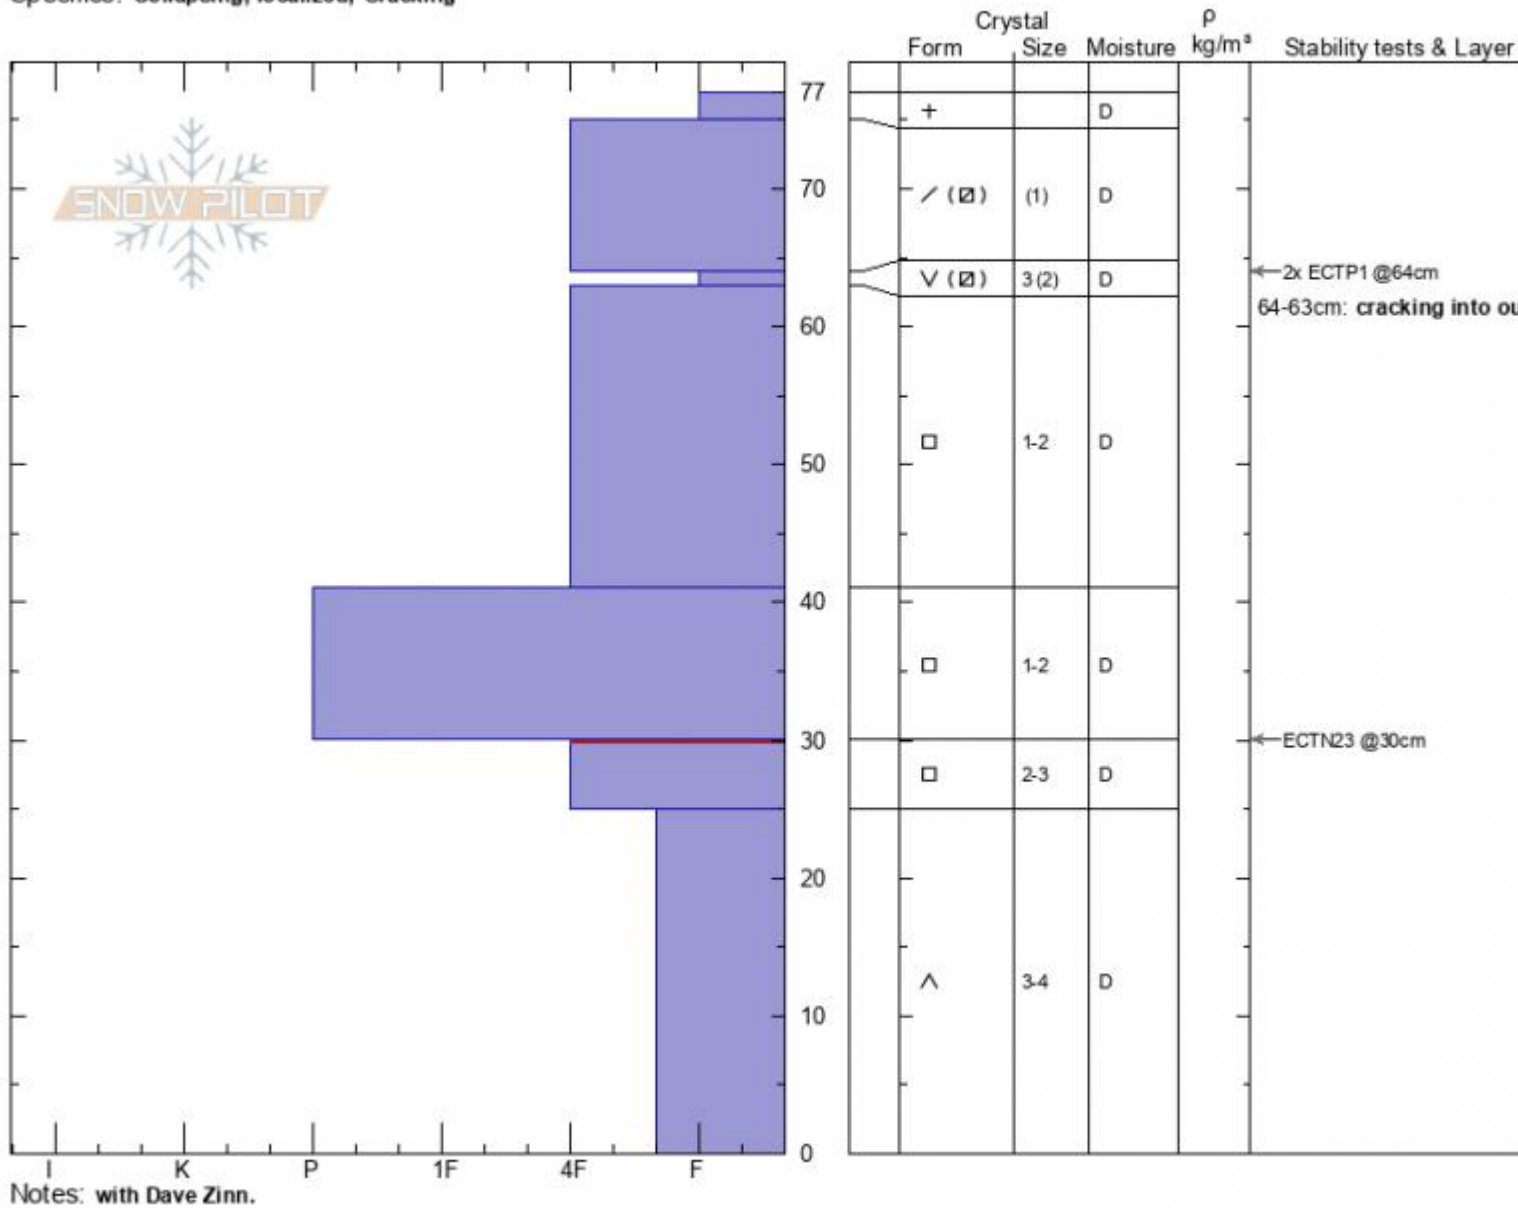

Consolation Hill
Madison Range-S
MT

Elevation: 9207 ft
Aspect: SE

Specifics: Collapsing, localized; Cracking

Zach Keskinen
01/25/2021 - 2:05pm
Co-ord: 44.97256N, -111.27119W
Slope Angle: 26°
Wind Loading:

Stability:
Air Temperature: -11°C
Sky Cover: FEW
Precipitation: NO
Wind: Calm

HS: 77
PF: 25
Layer Notes:
64-63cm: cracking into our pit
30-25cm: Problematic layer

Advisory Region
Southern Madison
Longitude
-111.27W
Latitude
45.06N
Southern Madison, 2021-01-25