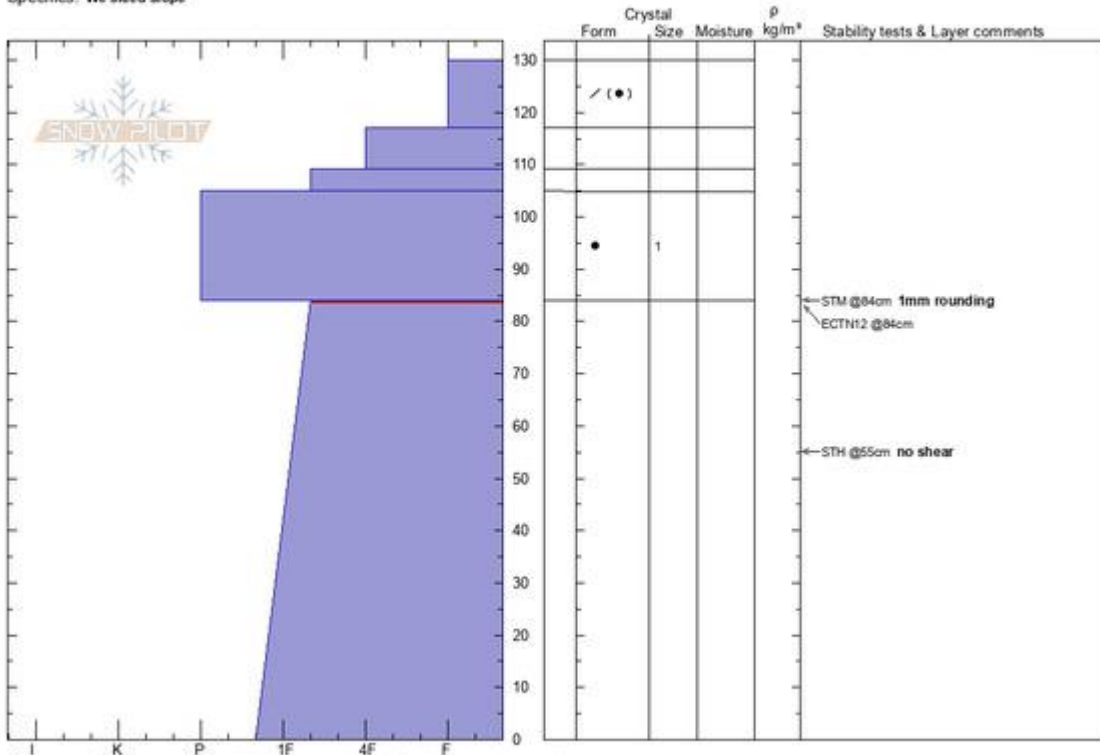

Woody Ridge
 Absaroka Range
 MT
 Elevation: 9444 ft
 Aspect: 275°
 Specifics: We skied slope

Don Carroll
 01/29/2021 - 1:00pm
 Co-ord: 44.99477N, -109.92335W
 Slope Angle: 35°
 Wind Loading: yes

Stability:
 Air Temperature:
 Sky Cover: BKN
 Precipitation: S-1
 Wind: Light Breeze

HS: 130 Layer Notes:
 PF: 15 84-0cm: Problematic layer

Notes: test with Jesse Logan; stability improved above 8500; wind loading not uniform

Advisory Region
 Cooke City
 Longitude
 -109.92W
 Latitude
 44.97N
 Cooke City, 2021-01-30