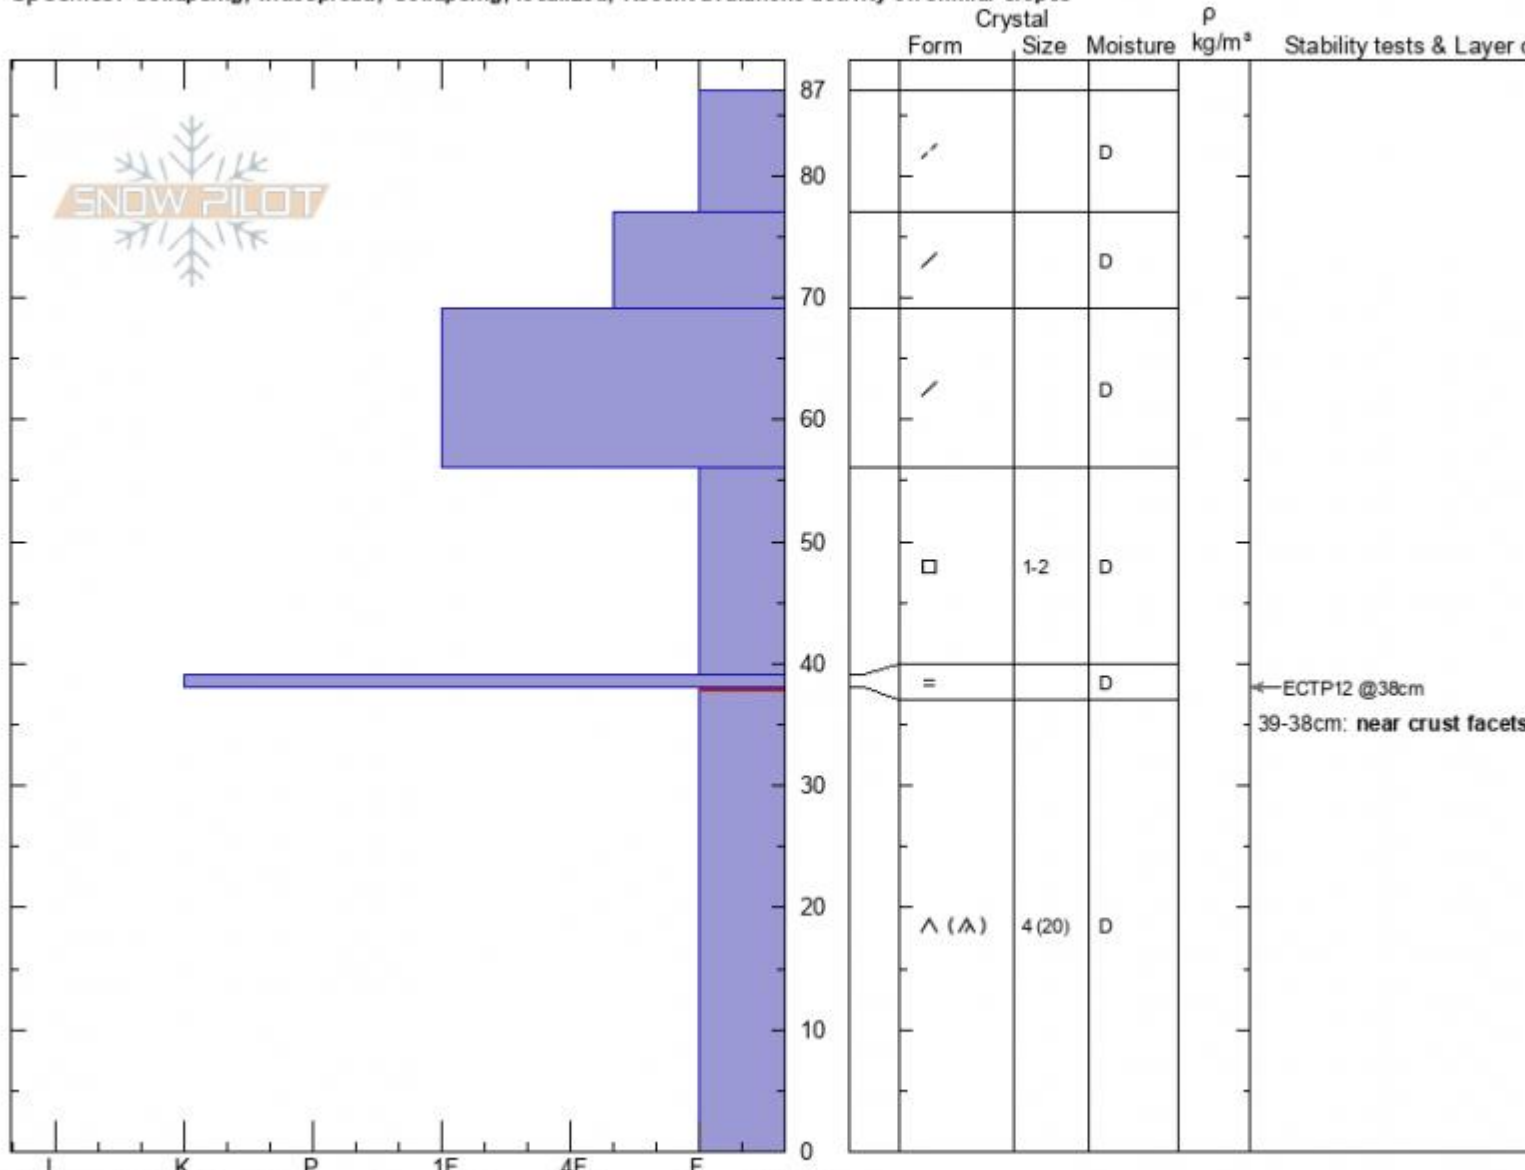

**Earnest Miller Ridge**  
**Madison Range-S**  
**MT**

Elevation: **9500 ft**  
 Aspect: **E**

Specifics: **Collapsing, widespread; Collapsing, localized; Recent avalanche activity on similar slopes**

**Zach Keskinen**  
**02/01/2021 - 1:30pm**

Co-ord:  
 Slope Angle: **31°**  
 Wind Loading: **previous**

Stability: **poor**  
 Air Temperature: **1°C**  
 Sky Cover: **SCT**  
 Precipitation: **NO**  
 Wind: **SW Light Breeze**

HS: **87**    Layer Notes:  
 PF: **75**    39-38cm: **near crust facets dev**  
               38-0cm: **Problematic layer**

Notes: with Dave Zinn. At crown of remote triggered avalanche from 1/30/2021.

Advisory Region  
 Southern Madison  
 Longitude  
 -111.13W  
 Latitude  
 44.96N  
 Southern Madison, 2021-02-01